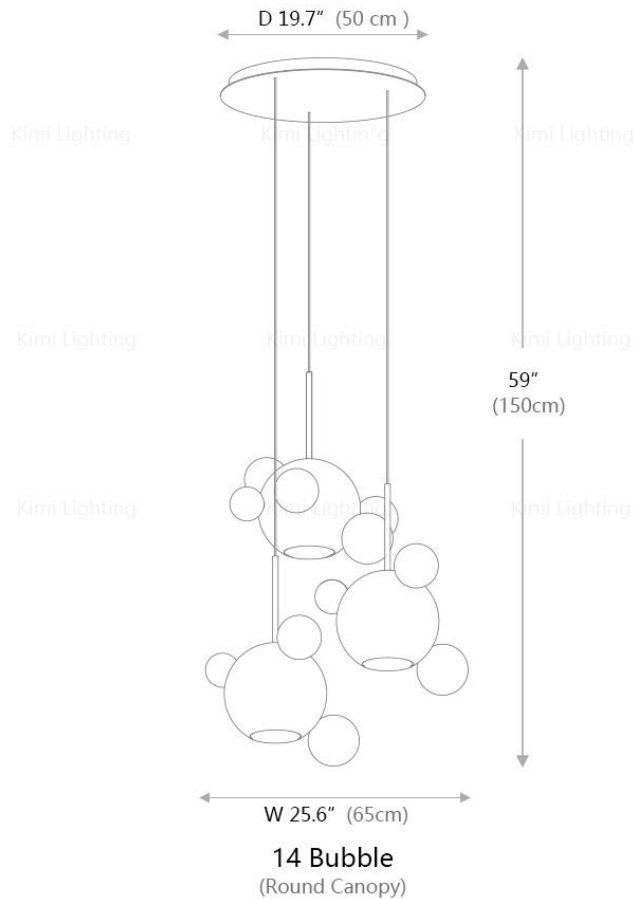

Technical Information+

LUMINOUS FLUX	312LMS
L AMP COLOR	3000K
COLOR RENDERING	80 CRI

SPECIFICATION SHEET

4 Bubble

SHADE COLOR	Milky White
SHADE MATERIAL	Glass
METAL MATERIAL	Aluminum
LIGHT SOURCE	Integrated LED
NUMBER OF BULB	1
WATTAGE	6W
DIMMABLE	Yes
OVERALL SIZE	19.7"D x 59"H
CANOPY SIZE	5.5"D x 2.7"H

Technical Information+

LUMINOUS FLUX	312LMS
L AMP COLOR	3000K
COLOR RENDERING	80 CRI

SPECIFICATION SHEET

6 Bubble

SHADE COLOR	Milky White
SHADE MATERIAL	Glass
METAL MATERIAL	Aluminum
LIGHT SOURCE	Integrated LED
NUMBER OF BULB	1
WATTAGE	6W
DIMMABLE	Yes
OVERALL SIZE	19.7"D x 59"H
CANOPY SIZE	5.5"D x 2.7"H

Technical Information+

LUMINOUS FLUX	312LMS
L AMP COLOR	3000K
COLOR RENDERING	80 CRI

SPECIFICATION SHEET

SHADE COLOR	Milky White
SHADE MATERIAL	Glass
METAL MATERIAL	Aluminum
LIGHT SOURCE	Integrated LED
NUMBER OF BULB	3
WATTAGE	18W
DIMMABLE	Yes
OVERALL SIZE	25.6"W x 59"H
CANOPY SIZE	19.7"D x 1.4"H

Technical Information+

LUMINOUS FLUX	930LMS
L AMP COLOR	3000K
COLOR RENDERING	80 CRI

SPECIFICATION SHEET

SHADE COLOR	Milky White
SHADE MATERIAL	Glass
METAL MATERIAL	Aluminum
LIGHT SOURCE	Integrated LED
NUMBER OF BULB	3
WATTAGE	18W
DIMMABLE	Yes
OVERALL SIZE	43.3"W x 59"H
CANOPY SIZE	35.4"L x 7.1"W x 1.4"H