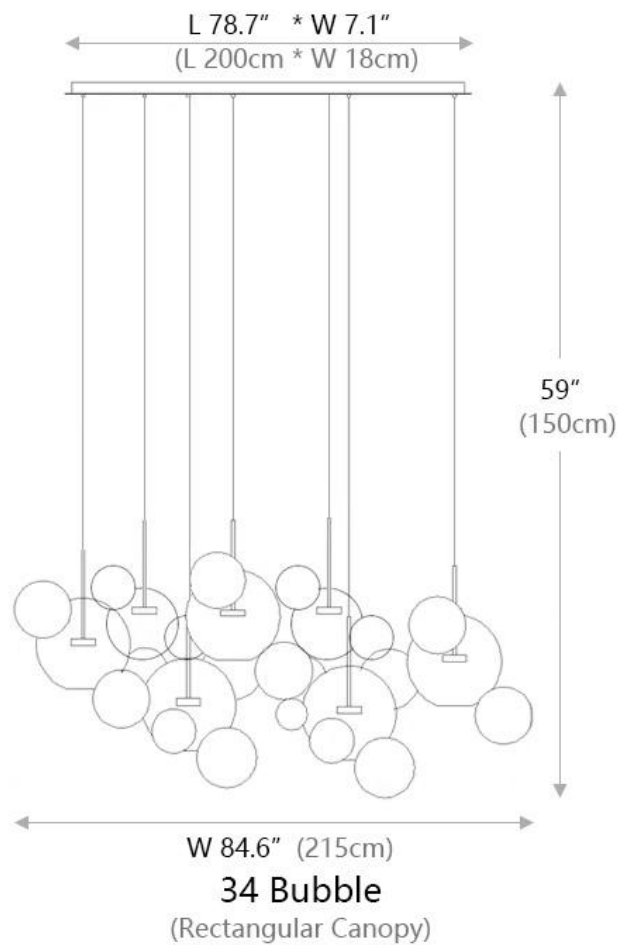

Technical Information+

LUMINOUS FLUX	930LMS
L AMP COLOR	3000K
COLOR RENDERING	80 CRI

SPECIFICATION SHEET

SHADE COLOR	Milky White
SHADE MATERIAL	Glass
METAL MATERIAL	Aluminum
LIGHT SOURCE	Integrated LED
NUMBER OF BULB	3
WATTAGE	18W
DIMMABLE	Yes
OVERALL SIZE	43.3"W x 59"H
CANOPY SIZE	35.4"L x 7.1"W x 1.4"H

Technical Information+

LUMINOUS FLUX	930LMS
L AMP COLOR	3000K
COLOR RENDERING	80 CRI

SPECIFICATION SHEET

SHADE COLOR	Milky White
SHADE MATERIAL	Glass
METAL MATERIAL	Aluminum
LIGHT SOURCE	Integrated LED
NUMBER OF BULB	5
WATTAGE	30W
DIMMABLE	Yes
OVERALL SIZE	37.4"W x 59"H
CANOPY SIZE	27.5"D x 1.4"H

Technical Information+

LUMINOUS FLUX	1260LMS
L AMP COLOR	3000K
COLOR RENDERING	80 CRI

SPECIFICATION SHEET

SHADE COLOR	Milky White
SHADE MATERIAL	Glass
METAL MATERIAL	Aluminum
LIGHT SOURCE	Integrated LED
NUMBER OF BULB	5
WATTAGE	30W
DIMMABLE	Yes
OVERALL SIZE	37.4"W x 59"H
CANOPY SIZE	47.2"L x 7.1"W x 1.4"H

Technical Information+

LUMINOUS FLUX	1260LMS
L AMP COLOR	3000K
COLOR RENDERING	80 CRI

SPECIFICATION SHEET

SHADE COLOR	Milky White
SHADE MATERIAL	Glass
METAL MATERIAL	Aluminum
LIGHT SOURCE	Integrated LED
NUMBER OF BULB	7
WATTAGE	42W
DIMMABLE	Yes
OVERALL SIZE	84.6"W x 59"H
CANOPY SIZE	78.7"L x 7.1"Wx1.4"H