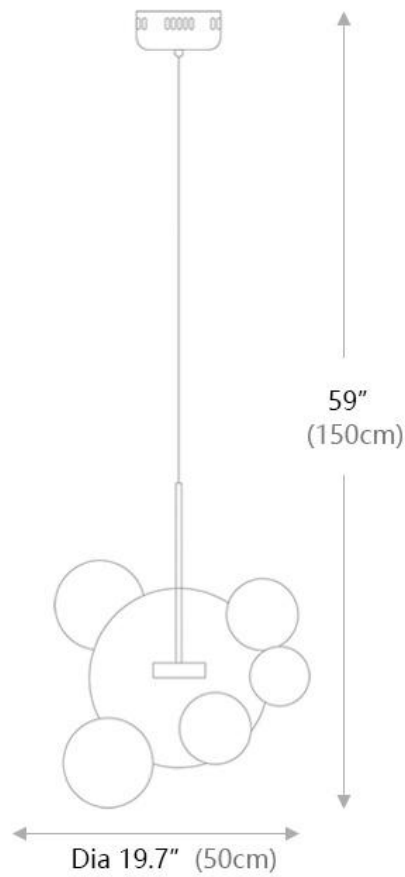

Metals available in 4 finish colors

Brushed Brass

Brushed Bronze

Blackened Brass

Brushed Nickel

SPECIFICATION SHEET

1 Bubble

SHADE COLOR	Milky White
SHADE MATERIAL	Glass
METAL MATERIAL	Aluminum
LIGHT SOURCE	Integrated LED
NUMBER OF BULB	1
WATTAGE	6W
DIMMABLE	Yes
OVERALL SIZE	11.8"D x 59"H
CANOPY SIZE	5.5"D x 2.7"H

Technical Information+

LUMINOUS FLUX	312LMS
L AMP COLOR	3000K
COLOR RENDERING	80 CRI

SPECIFICATION SHEET

4 Bubble

SHADE COLOR	Milky White
SHADE MATERIAL	Glass
METAL MATERIAL	Aluminum
LIGHT SOURCE	Integrated LED
NUMBER OF BULB	1
WATTAGE	6W
DIMMABLE	Yes
OVERALL SIZE	19.7"D x 59"H
CANOPY SIZE	5.5"D x 2.7"H

Technical Information+

LUMINOUS FLUX	312LMS
L AMP COLOR	3000K
COLOR RENDERING	80 CRI

SPECIFICATION SHEET

6 Bubble

SHADE COLOR	Milky White
SHADE MATERIAL	Glass
METAL MATERIAL	Aluminum
LIGHT SOURCE	Integrated LED
NUMBER OF BULB	1
WATTAGE	6W
DIMMABLE	Yes
OVERALL SIZE	19.7"D x 59"H
CANOPY SIZE	5.5"D x 2.7"H

Technical Information+

LUMINOUS FLUX	312LMS
L AMP COLOR	3000K
COLOR RENDERING	80 CRI

SPECIFICATION SHEET

SHADE COLOR	Milky White
SHADE MATERIAL	Glass
METAL MATERIAL	Aluminum
LIGHT SOURCE	Integrated LED
NUMBER OF BULB	3
WATTAGE	18W
DIMMABLE	Yes
OVERALL SIZE	25.6"W x 59"H
CANOPY SIZE	19.7"D x 1.4"H