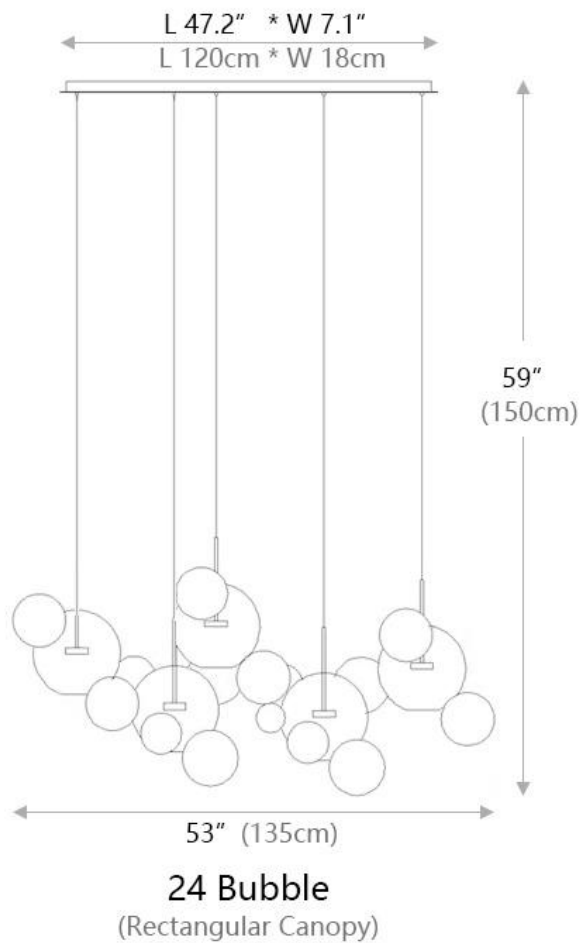

Technical Information+

LUMINOUS FLUX	930LMS
L AMP COLOR	3000K
COLOR RENDERING	80 CRI

SPECIFICATION SHEET

SHADE COLOR	Milky White
SHADE MATERIAL	Glass
METAL MATERIAL	Aluminum
LIGHT SOURCE	Integrated LED
NUMBER OF BULB	3
WATTAGE	18W
DIMMABLE	Yes
OVERALL SIZE	43.3"W x 59"H
CANOPY SIZE	35.4"L x 7.1"W x 1.4"H

Technical Information+

LUMINOUS FLUX	930LMS
L AMP COLOR	3000K
COLOR RENDERING	80 CRI

SPECIFICATION SHEET

SHADE COLOR	Milky White
SHADE MATERIAL	Glass
METAL MATERIAL	Aluminum
LIGHT SOURCE	Integrated LED
NUMBER OF BULB	5
WATTAGE	30W
DIMMABLE	Yes
OVERALL SIZE	37.4"W x 59"H
CANOPY SIZE	27.5"D x 1.4"H

Technical Information+

LUMINOUS FLUX	1260LMS
L AMP COLOR	3000K
COLOR RENDERING	80 CRI

SPECIFICATION SHEET

SHADE COLOR	Milky White
SHADE MATERIAL	Glass
METAL MATERIAL	Aluminum
LIGHT SOURCE	Integrated LED
NUMBER OF BULB	5
WATTAGE	30W
DIMMABLE	Yes
OVERALL SIZE	37.4"W x 59"H
CANOPY SIZE	47.2"L x 7.1"W x 1.4"H

Technical Information+

LUMINOUS FLUX	1260LMS
L AMP COLOR	3000K
COLOR RENDERING	80 CRI

SPECIFICATION SHEET

SHADE COLOR	Milky White
SHADE MATERIAL	Glass
METAL MATERIAL	Aluminum
LIGHT SOURCE	Integrated LED
NUMBER OF BULB	7
WATTAGE	42W
DIMMABLE	Yes
OVERALL SIZE	84.6"W x 59"H
CANOPY SIZE	78.7"L x 7.1"Wx1.4"H