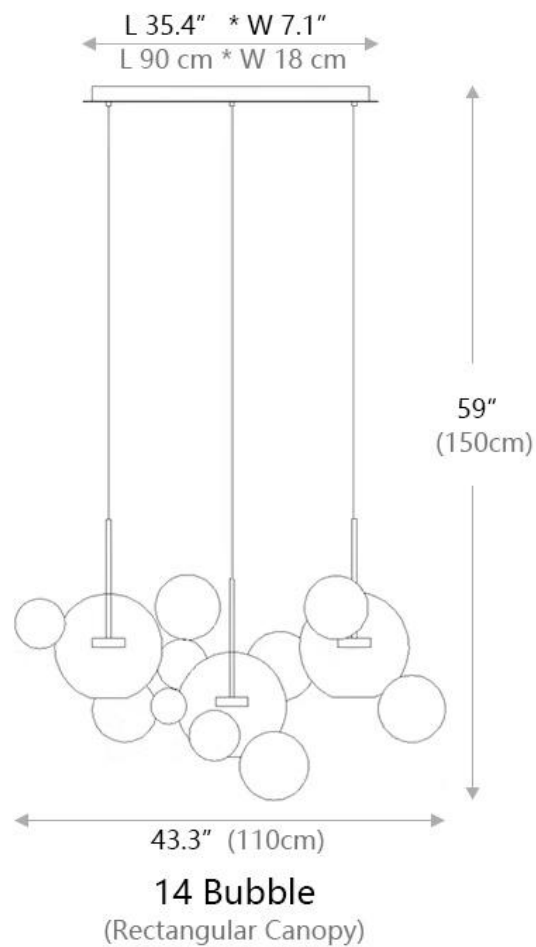

Technical Information+

LUMINOUS FLUX	312LMS
L AMP COLOR	3000K
COLOR RENDERING	80 CRI

SPECIFICATION SHEET

6 Bubble

SHADE COLOR	Milky White
SHADE MATERIAL	Glass
METAL MATERIAL	Aluminum
LIGHT SOURCE	Integrated LED
NUMBER OF BULB	1
WATTAGE	6W
DIMMABLE	Yes
OVERALL SIZE	19.7"D x 59"H
CANOPY SIZE	5.5"D x 2.7"H

Technical Information+

LUMINOUS FLUX	312LMS
L AMP COLOR	3000K
COLOR RENDERING	80 CRI

SPECIFICATION SHEET

SHADE COLOR	Milky White
SHADE MATERIAL	Glass
METAL MATERIAL	Aluminum
LIGHT SOURCE	Integrated LED
NUMBER OF BULB	3
WATTAGE	18W
DIMMABLE	Yes
OVERALL SIZE	25.6"W x 59"H
CANOPY SIZE	19.7"D x 1.4"H

Technical Information+

LUMINOUS FLUX	930LMS
L AMP COLOR	3000K
COLOR RENDERING	80 CRI

SPECIFICATION SHEET

SHADE COLOR	Milky White
SHADE MATERIAL	Glass
METAL MATERIAL	Aluminum
LIGHT SOURCE	Integrated LED
NUMBER OF BULB	3
WATTAGE	18W
DIMMABLE	Yes
OVERALL SIZE	43.3"W x 59"H
CANOPY SIZE	35.4"L x 7.1"W x 1.4"H

Technical Information+

LUMINOUS FLUX	930LMS
L AMP COLOR	3000K
COLOR RENDERING	80 CRI

SPECIFICATION SHEET

SHADE COLOR	Milky White
SHADE MATERIAL	Glass
METAL MATERIAL	Aluminum
LIGHT SOURCE	Integrated LED
NUMBER OF BULB	5
WATTAGE	30W
DIMMABLE	Yes
OVERALL SIZE	37.4"W x 59"H
CANOPY SIZE	27.5"D x 1.4"H