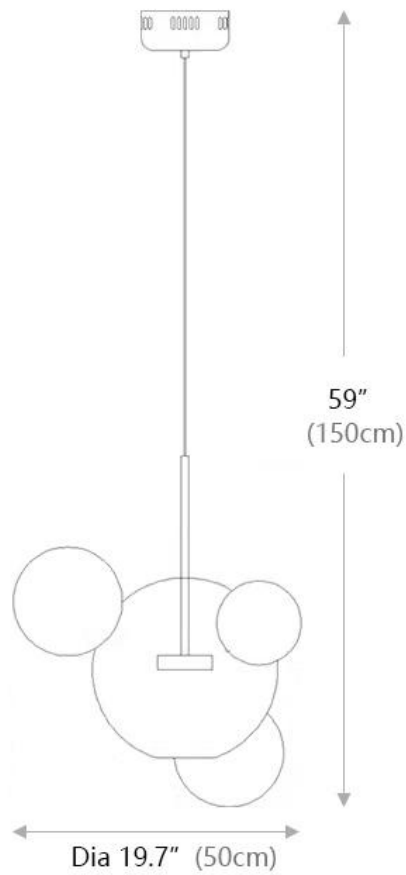

Metals available in 4 finish colors

Brushed Brass

Brushed Bronze

Blackened Brass

Brushed Nickel

SPECIFICATION SHEET

1 Bubble

SHADE COLOR	Milky White
SHADE MATERIAL	Glass
METAL MATERIAL	Aluminum
LIGHT SOURCE	Integrated LED
NUMBER OF BULB	1
WATTAGE	6W
DIMMABLE	Yes
OVERALL SIZE	11.8"D x 59"H
CANOPY SIZE	5.5"D x 2.7"H

Technical Information+

LUMINOUS FLUX	312LMS
L AMP COLOR	3000K
COLOR RENDERING	80 CRI

SPECIFICATION SHEET

4 Bubble

SHADE COLOR	Milky White
SHADE MATERIAL	Glass
METAL MATERIAL	Aluminum
LIGHT SOURCE	Integrated LED
NUMBER OF BULB	1
WATTAGE	6W
DIMMABLE	Yes
OVERALL SIZE	19.7"D x 59"H
CANOPY SIZE	5.5"D x 2.7"H

Technical Information+

LUMINOUS FLUX	312LMS
L AMP COLOR	3000K
COLOR RENDERING	80 CRI

SPECIFICATION SHEET

6 Bubble

SHADE COLOR	Milky White
SHADE MATERIAL	Glass
METAL MATERIAL	Aluminum
LIGHT SOURCE	Integrated LED
NUMBER OF BULB	1
WATTAGE	6W
DIMMABLE	Yes
OVERALL SIZE	19.7"D x 59"H
CANOPY SIZE	5.5"D x 2.7"H

Technical Information+

LUMINOUS FLUX	930LMS
L AMP COLOR	3000K
COLOR RENDERING	80 CRI

SPECIFICATION SHEET

SHADE COLOR	Milky White
SHADE MATERIAL	Glass
METAL MATERIAL	Aluminum
LIGHT SOURCE	Integrated LED
NUMBER OF BULB	3
WATTAGE	18W
DIMMABLE	Yes
OVERALL SIZE	43.3"W x 59"H
CANOPY SIZE	35.4"L x 7.1"W x 1.4"H