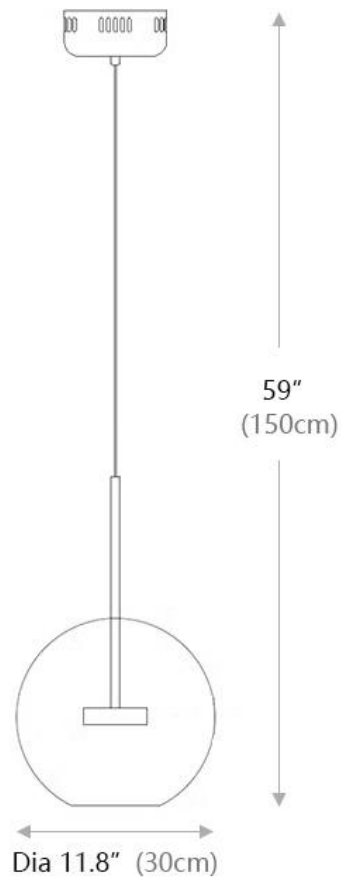

Metals available in 4 finish colors

Brushed Brass

Brushed Bronze

Blackened Brass

Brushed Nickel

SPECIFICATION SHEET

1 Bubble

SHADE COLOR	Milky White
SHADE MATERIAL	Glass
METAL MATERIAL	Aluminum
LIGHT SOURCE	Integrated LED
NUMBER OF BULB	1
WATTAGE	6W
DIMMABLE	Yes
OVERALL SIZE	11.8"D x 59"H
CANOPY SIZE	5.5"D x 2.7"H

Technical Information+

LUMINOUS FLUX	312LMS
L AMP COLOR	3000K
COLOR RENDERING	80 CRI

SPECIFICATION SHEET

4 Bubble

SHADE COLOR	Milky White
SHADE MATERIAL	Glass
METAL MATERIAL	Aluminum
LIGHT SOURCE	Integrated LED
NUMBER OF BULB	1
WATTAGE	6W
DIMMABLE	Yes
OVERALL SIZE	19.7"D x 59"H
CANOPY SIZE	5.5"D x 2.7"H

Technical Information+

LUMINOUS FLUX	312LMS
L AMP COLOR	3000K
COLOR RENDERING	80 CRI

SPECIFICATION SHEET

6 Bubble

SHADE COLOR	Milky White
SHADE MATERIAL	Glass
METAL MATERIAL	Aluminum
LIGHT SOURCE	Integrated LED
NUMBER OF BULB	1
WATTAGE	6W
DIMMABLE	Yes
OVERALL SIZE	19.7"D x 59"H
CANOPY SIZE	5.5"D x 2.7"H

Technical Information+

LUMINOUS FLUX	930LMS
L AMP COLOR	3000K
COLOR RENDERING	80 CRI

SPECIFICATION SHEET

SHADE COLOR	Milky White
SHADE MATERIAL	Glass
METAL MATERIAL	Aluminum
LIGHT SOURCE	Integrated LED
NUMBER OF BULB	3
WATTAGE	18W
DIMMABLE	Yes
OVERALL SIZE	43.3"W x 59"H
CANOPY SIZE	35.4"L x 7.1"W x 1.4"H