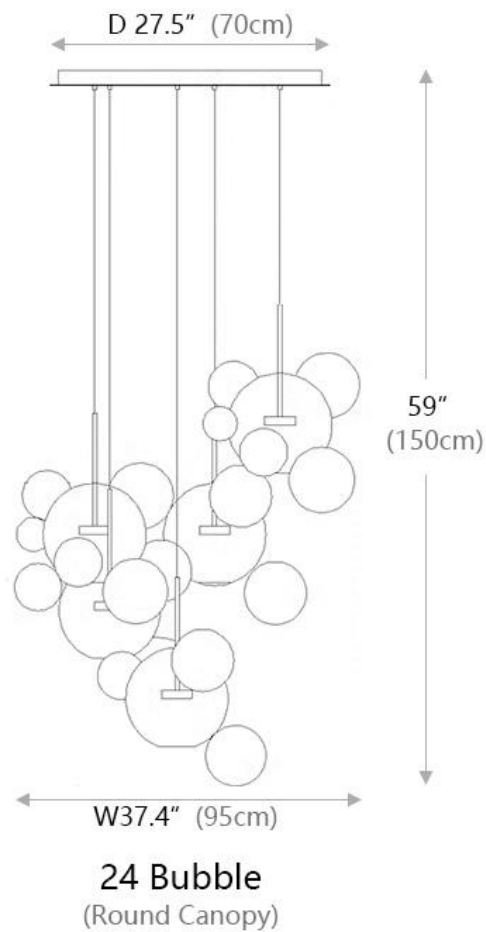

Technical Information+

LUMINOUS FLUX	312LMS
L AMP COLOR	3000K
COLOR RENDERING	80 CRI

SPECIFICATION SHEET

SHADE COLOR	Milky White
SHADE MATERIAL	Glass
METAL MATERIAL	Aluminum
LIGHT SOURCE	Integrated LED
NUMBER OF BULB	3
WATTAGE	18W
DIMMABLE	Yes
OVERALL SIZE	25.6"W x 59"H
CANOPY SIZE	19.7"D x 1.4"H

Technical Information+

LUMINOUS FLUX	930LMS
L AMP COLOR	3000K
COLOR RENDERING	80 CRI

SPECIFICATION SHEET

SHADE COLOR	Milky White
SHADE MATERIAL	Glass
METAL MATERIAL	Aluminum
LIGHT SOURCE	Integrated LED
NUMBER OF BULB	3
WATTAGE	18W
DIMMABLE	Yes
OVERALL SIZE	43.3"W x 59"H
CANOPY SIZE	35.4"L x 7.1"W x 1.4"H

Technical Information+

LUMINOUS FLUX	930LMS
L AMP COLOR	3000K
COLOR RENDERING	80 CRI

SPECIFICATION SHEET

SHADE COLOR	Milky White
SHADE MATERIAL	Glass
METAL MATERIAL	Aluminum
LIGHT SOURCE	Integrated LED
NUMBER OF BULB	5
WATTAGE	30W
DIMMABLE	Yes
OVERALL SIZE	37.4"W x 59"H
CANOPY SIZE	27.5"D x 1.4"H

Technical Information+

LUMINOUS FLUX	1260LMS
L AMP COLOR	3000K
COLOR RENDERING	80 CRI

SPECIFICATION SHEET

SHADE COLOR	Milky White
SHADE MATERIAL	Glass
METAL MATERIAL	Aluminum
LIGHT SOURCE	Integrated LED
NUMBER OF BULB	5
WATTAGE	30W
DIMMABLE	Yes
OVERALL SIZE	37.4"W x 59"H
CANOPY SIZE	47.2"L x 7.1"W x 1.4"H