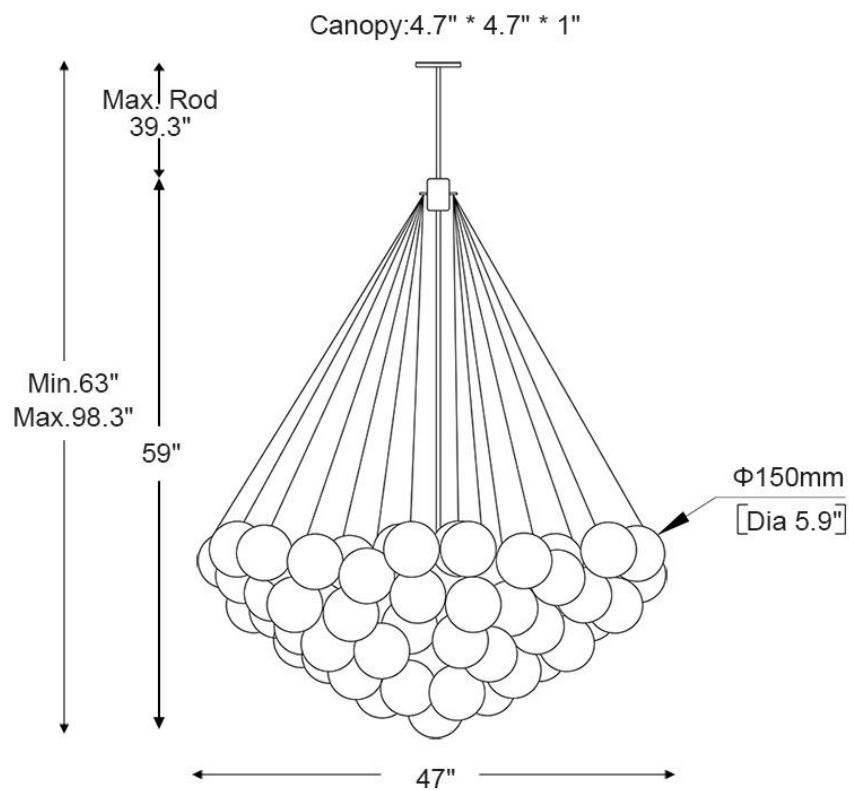

SPECIFICATION SHEET

73 Cloud (Large)

Canopy Diameter	4.7in	Finish	Black/Golden	CRI(Ra)	>80CRI
Glass Ball Diameter	5.9in	Light Source Type	E27	Dimmable	Yes
Overall Height	63in-98.3in	Bulb Included	Yes	Voltage	110V/220V
Overall width	47in	Number of Bulb	3	Driver Required	No
Boom Length	3.9in*1 7.8in*1 11.8in*1 15.7in*1	Wattage Per Bulb	5W	Sloped Ceiling	Not Compatible
Canopy Material	Metal	Total Power	15W	Assembly Required	Yes
Lampshade Material	Glass	Color Temperature	3000K	Product Warranty	2 years