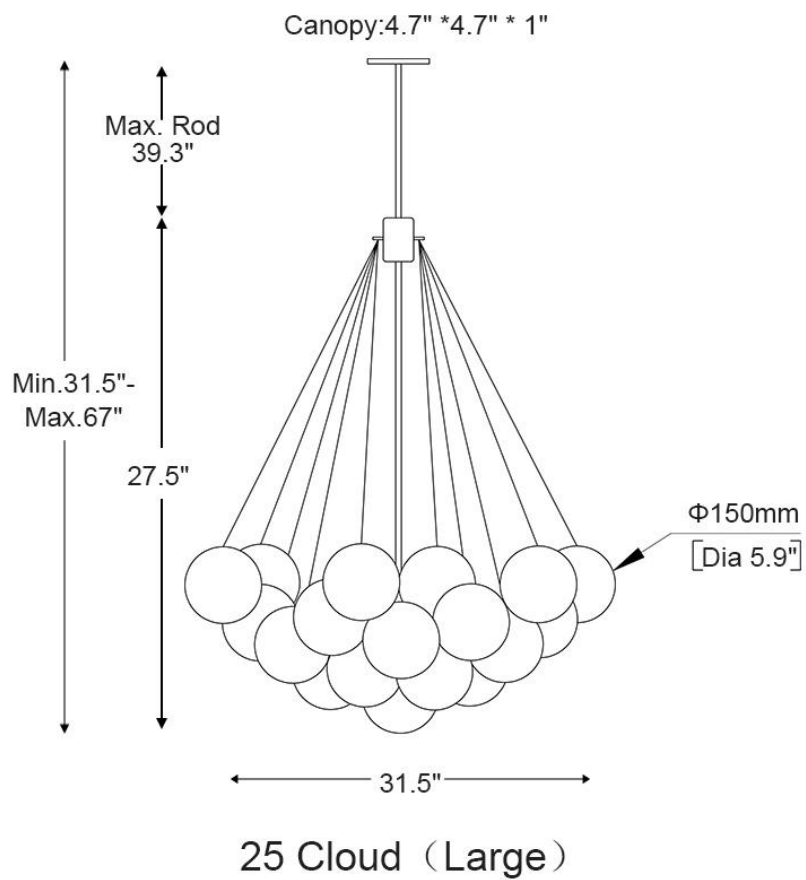

SPECIFICATION SHEET

Canopy Diameter	4.7in	Finish	Black/Golden	CRI(Ra)	>80CRI
Glass Ball Diameter	5.9in	Light Source Type	E27	Dimmable	Yes
Overall Height	31.5in-67in	Bulb Included	Yes	Voltage	110V/220V
Overall width	31.5in	Number of Bulb	3	Driver Required	No
Boom Length	3.9in*1 7.8in*1 11.8in*1 15.7in*1	Wattage Per Bulb	5W	Sloped Ceiling	Not Compatible
Canopy Material	Metal	Total Power	15W	Assembly Required	Yes
Lampshade Material	Glass	Color Temperature	3000K	Product Warranty	2 years