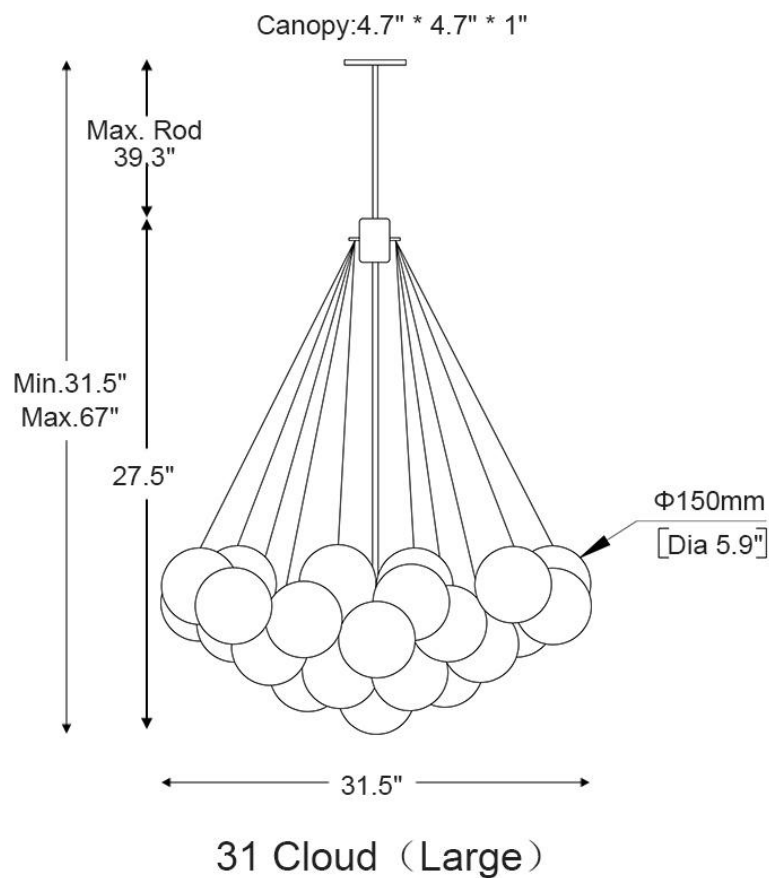

SPECIFICATION SHEET

Canopy Diameter	4.7in	Finish	Black/Golden	CRI(Ra)	>80CRI
Glass Ball Diameter	5.9in	Light Source Type	E27	Dimmable	Yes
Overall Height	31.5in-67in	Bulb Included	Yes	Voltage	110V/220V
Overall width	31.5in	Number of Bulb	3	Driver Required	No
Boom Length	3.9in*1 7.8in*1 11.8in*1 15.7in*1	Wattage Per Bulb	5W	Sloped Ceiling	Not Compatible
Canopy Material	Metal	Total Power	15W	Assembly Required	Yes
Lampshade Material	Glass	Color Temperature	3000K	Product Warranty	2 years