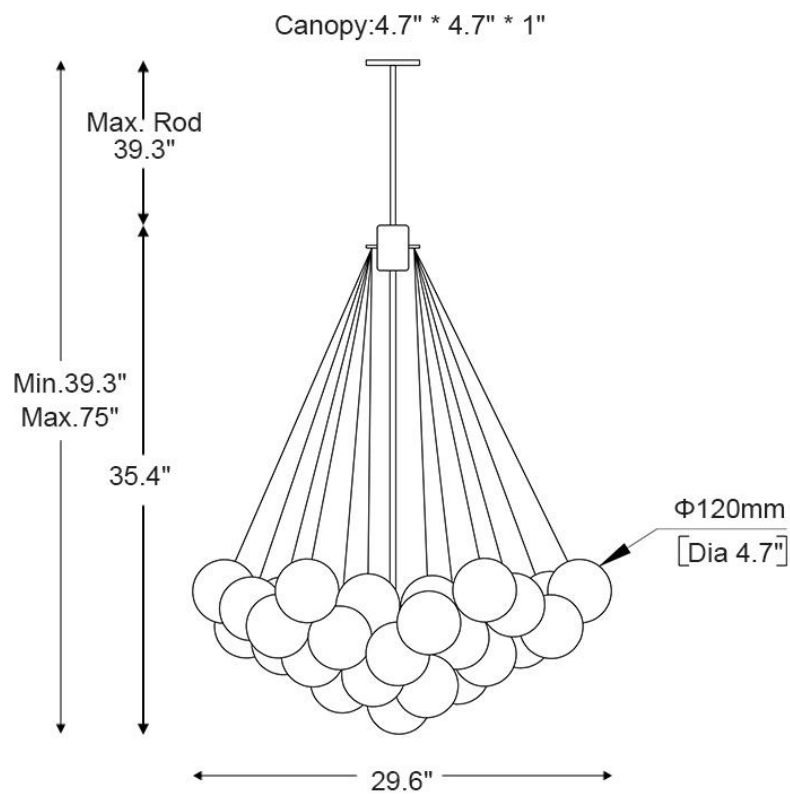

SPECIFICATION SHEET

37 Cloud (Small)

Canopy Diameter	4.7in	Finish	Black/Golden	CRI(Ra)	>80CRI
Glass Ball Diameter	4.7in	Light Source Type	E27	Dimmable	Yes
Overall Height	39.3in-75in	Bulb Included	Yes	Voltage	110V/220V
Overall width	29.6in	Number of Bulb	3	Driver Required	No
Boom Length	3.9in*1 7.8in*1 11.8in*1 15.7in*1	Wattage Per Bulb	5W	Sloped Ceiling	Not Compatible
Canopy Material	Metal	Total Power	15W	Assembly Required	Yes
Lampshade Material	Glass	Color Temperature	3000K	Product Warranty	2 years