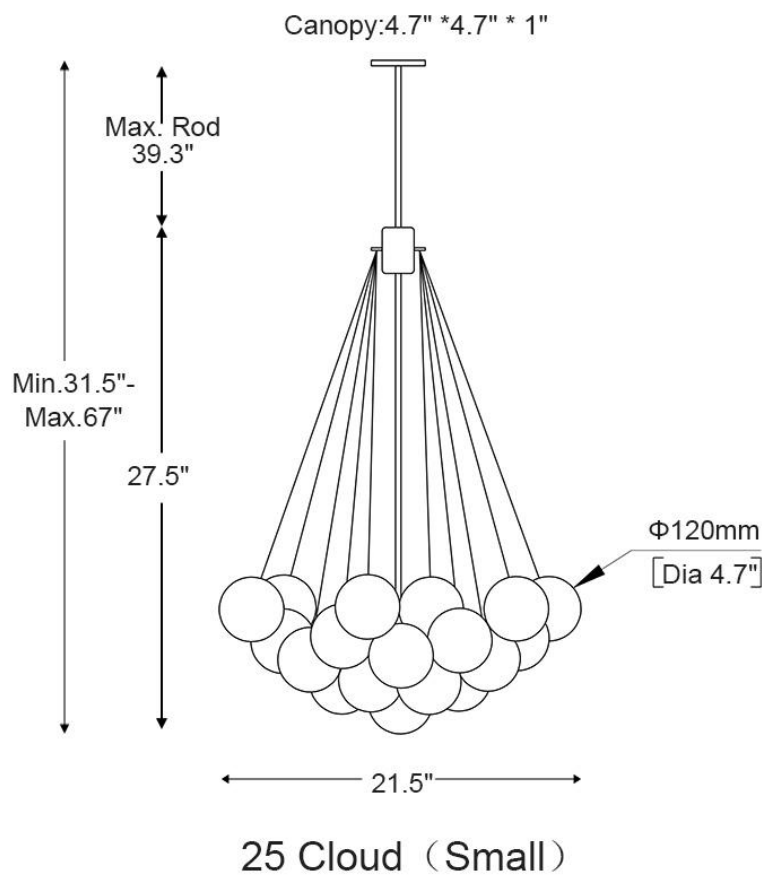

# SPECIFICATION SHEET

19 Cloud (Small)

<b>Canopy Diameter</b>	4.7in	<b>Finish</b>	Black/Golden	<b>CRI(Ra)</b>	>80CRI
<b>Glass Ball Diameter</b>	4.7in	<b>Light Source Type</b>	E27	<b>Dimmable</b>	Yes
<b>Overall Height</b>	31.5in-67in	<b>Bulb Included</b>	Yes	<b>Voltage</b>	110V/220V
<b>Overall width</b>	15.7in	<b>Number of Bulb</b>	3	<b>Driver Required</b>	No
<b>Boom Length</b>	3.9in*1 7.8in*1 11.8in*1 15.7in*1	<b>Wattage Per Bulb</b>	5W	<b>Sloped Ceiling</b>	Not Compatible
<b>Canopy Material</b>	Metal	<b>Total Power</b>	15W	<b>Assembly Required</b>	Yes
<b>Lampshade Material</b>	Glass	<b>Color Temperature</b>	3000K	<b>Product Warranty</b>	2 years

# SPECIFICATION SHEET

19 Cloud (Large)

<b>Canopy Diameter</b>	4.7in	<b>Finish</b>	Black/Golden	<b>CRI(Ra)</b>	>80CRI
<b>Glass Ball Diameter</b>	5.9in	<b>Light Source Type</b>	E27	<b>Dimmable</b>	Yes
<b>Overall Height</b>	31.5in-67in	<b>Bulb Included</b>	Yes	<b>Voltage</b>	110V/220V
<b>Overall width</b>	25.5in	<b>Number of Bulb</b>	3	<b>Driver Required</b>	No
<b>Boom Length</b>	3.9in*1 7.8in*1 11.8in*1 15.7in*1	<b>Wattage Per Bulb</b>	5W	<b>Sloped Ceiling</b>	Not Compatible
<b>Canopy Material</b>	Metal	<b>Total Power</b>	15W	<b>Assembly Required</b>	Yes
<b>Lampshade Material</b>	Glass	<b>Color Temperature</b>	3000K	<b>Product Warranty</b>	2 years

# SPECIFICATION SHEET

<b>Canopy Diameter</b>	4.7in	<b>Finish</b>	Black/Golden	<b>CRI(Ra)</b>	>80CRI
<b>Glass Ball Diameter</b>	4.7in	<b>Light Source Type</b>	E27	<b>Dimmable</b>	Yes
<b>Overall Height</b>	31.5in-67in	<b>Bulb Included</b>	Yes	<b>Voltage</b>	110V/220V
<b>Overall width</b>	21.5in	<b>Number of Bulb</b>	3	<b>Driver Required</b>	No
<b>Boom Length</b>	3.9in*1 7.8in*1 11.8in*1 15.7in*1	<b>Wattage Per Bulb</b>	5W	<b>Sloped Ceiling</b>	Not Compatible
<b>Canopy Material</b>	Metal	<b>Total Power</b>	15W	<b>Assembly Required</b>	Yes
<b>Lampshade Material</b>	Glass	<b>Color Temperature</b>	3000K	<b>Product Warranty</b>	2 years