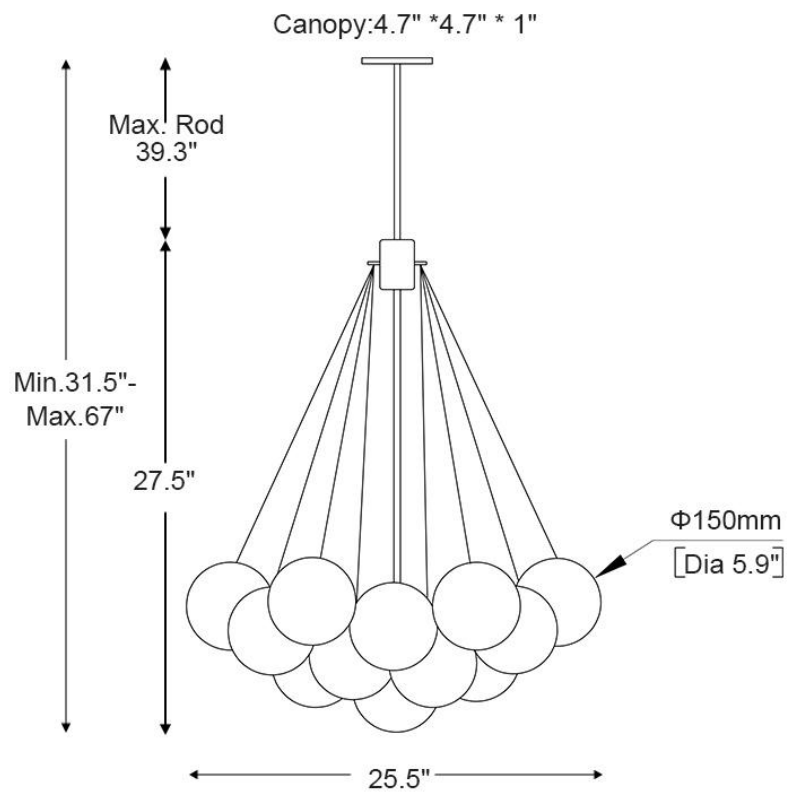

This light fixture comes in six sizes and offers the option to choose between large or small glass balls, allowing you to tailor the fixture to your preferences.

We have equipped it with multiple suspension rods of different lengths to ensure that you can find the perfect fit for your space. If the provided rods do not meet your requirements, we offer the option to extend your suspension rod for free. With our customizable suspension system, you can adjust the height of your glass bubble cloud chandelier to create the perfect ambiance for any occasion.

# SPECIFICATION SHEET

19 Cloud (Small)

<b>Canopy Diameter</b>	4.7in	<b>Finish</b>	Black/Golden	<b>CRI(Ra)</b>	>80CRI
<b>Glass Ball Diameter</b>	4.7in	<b>Light Source Type</b>	E27	<b>Dimmable</b>	Yes
<b>Overall Height</b>	31.5in-67in	<b>Bulb Included</b>	Yes	<b>Voltage</b>	110V/220V
<b>Overall width</b>	15.7in	<b>Number of Bulb</b>	3	<b>Driver Required</b>	No
<b>Boom Length</b>	3.9in*1 7.8in*1 11.8in*1 15.7in*1	<b>Wattage Per Bulb</b>	5W	<b>Sloped Ceiling</b>	Not Compatible
<b>Canopy Material</b>	Metal	<b>Total Power</b>	15W	<b>Assembly Required</b>	Yes
<b>Lampshade Material</b>	Glass	<b>Color Temperature</b>	3000K	<b>Product Warranty</b>	2 years

# SPECIFICATION SHEET

19 Cloud (Large)

<b>Canopy Diameter</b>	4.7in	<b>Finish</b>	Black/Golden	<b>CRI(Ra)</b>	>80CRI
<b>Glass Ball Diameter</b>	5.9in	<b>Light Source Type</b>	E27	<b>Dimmable</b>	Yes
<b>Overall Height</b>	31.5in-67in	<b>Bulb Included</b>	Yes	<b>Voltage</b>	110V/220V
<b>Overall width</b>	25.5in	<b>Number of Bulb</b>	3	<b>Driver Required</b>	No
<b>Boom Length</b>	3.9in*1 7.8in*1 11.8in*1 15.7in*1	<b>Wattage Per Bulb</b>	5W	<b>Sloped Ceiling</b>	Not Compatible
<b>Canopy Material</b>	Metal	<b>Total Power</b>	15W	<b>Assembly Required</b>	Yes
<b>Lampshade Material</b>	Glass	<b>Color Temperature</b>	3000K	<b>Product Warranty</b>	2 years