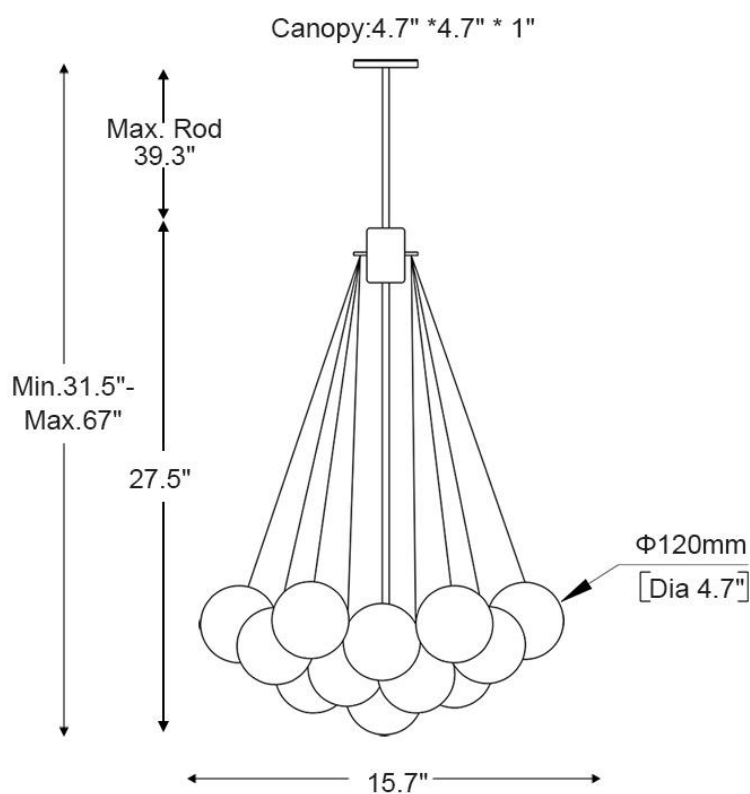

# SPECIFICATION SHEET

19 Cloud (Small)

<b>Canopy Diameter</b>	4.7in	<b>Finish</b>	Black/Golden	<b>CRI(Ra)</b>	>80CRI
<b>Glass Ball Diameter</b>	4.7in	<b>Light Source Type</b>	E27	<b>Dimmable</b>	Yes
<b>Overall Height</b>	31.5in-67in	<b>Bulb Included</b>	Yes	<b>Voltage</b>	110V/220V
<b>Overall width</b>	15.7in	<b>Number of Bulb</b>	3	<b>Driver Required</b>	No
<b>Boom Length</b>	3.9in*1 7.8in*1 11.8in*1 15.7in*1	<b>Wattage Per Bulb</b>	5W	<b>Sloped Ceiling</b>	Not Compatible
<b>Canopy Material</b>	Metal	<b>Total Power</b>	15W	<b>Assembly Required</b>	Yes
<b>Lampshade Material</b>	Glass	<b>Color Temperature</b>	3000K	<b>Product Warranty</b>	2 years

# SPECIFICATION SHEET

19 Cloud (Large)

<b>Canopy Diameter</b>	4.7in	<b>Finish</b>	Black/Golden	<b>CRI(Ra)</b>	>80CRI
<b>Glass Ball Diameter</b>	5.9in	<b>Light Source Type</b>	E27	<b>Dimmable</b>	Yes
<b>Overall Height</b>	31.5in-67in	<b>Bulb Included</b>	Yes	<b>Voltage</b>	110V/220V
<b>Overall width</b>	25.5in	<b>Number of Bulb</b>	3	<b>Driver Required</b>	No
<b>Boom Length</b>	3.9in*1 7.8in*1 11.8in*1 15.7in*1	<b>Wattage Per Bulb</b>	5W	<b>Sloped Ceiling</b>	Not Compatible
<b>Canopy Material</b>	Metal	<b>Total Power</b>	15W	<b>Assembly Required</b>	Yes
<b>Lampshade Material</b>	Glass	<b>Color Temperature</b>	3000K	<b>Product Warranty</b>	2 years

# SPECIFICATION SHEET

<b>Canopy Diameter</b>	4.7in	<b>Finish</b>	Black/Golden	<b>CRI(Ra)</b>	>80CRI
<b>Glass Ball Diameter</b>	4.7in	<b>Light Source Type</b>	E27	<b>Dimmable</b>	Yes
<b>Overall Height</b>	31.5in-67in	<b>Bulb Included</b>	Yes	<b>Voltage</b>	110V/220V
<b>Overall width</b>	21.5in	<b>Number of Bulb</b>	3	<b>Driver Required</b>	No
<b>Boom Length</b>	3.9in*1 7.8in*1 11.8in*1 15.7in*1	<b>Wattage Per Bulb</b>	5W	<b>Sloped Ceiling</b>	Not Compatible
<b>Canopy Material</b>	Metal	<b>Total Power</b>	15W	<b>Assembly Required</b>	Yes
<b>Lampshade Material</b>	Glass	<b>Color Temperature</b>	3000K	<b>Product Warranty</b>	2 years