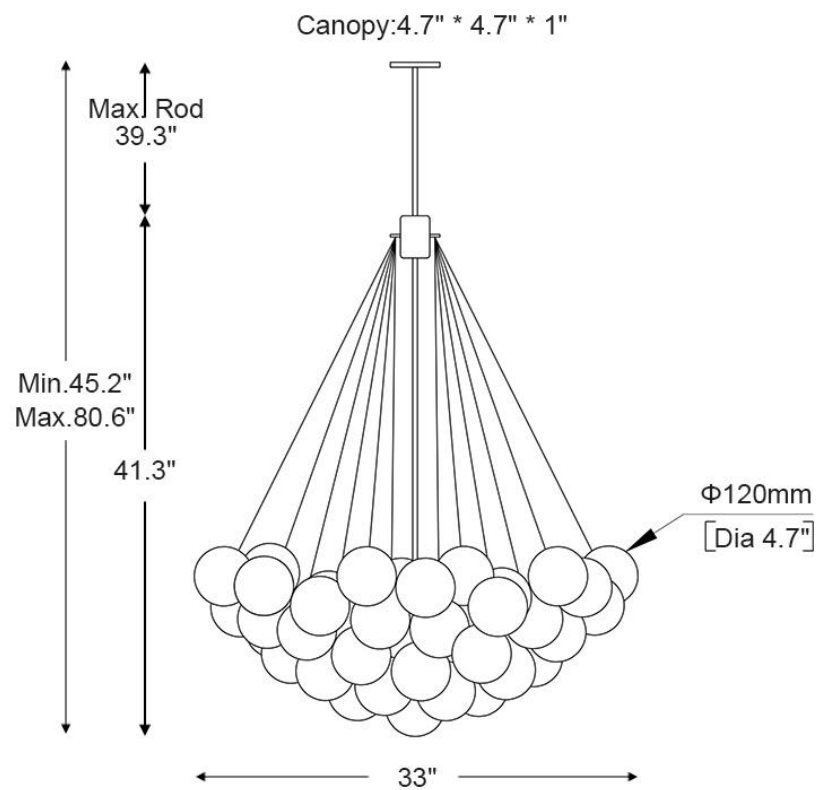

SPECIFICATION SHEET

49 Cloud (Small)

Canopy Diameter	4.7in	Finish	Black/Golden	CRI(Ra)	>80CRI
Glass Ball Diameter	4.7in	Light Source Type	E27	Dimmable	Yes
Overall Height	45.2in-80.6in	Bulb Included	Yes	Voltage	110V/220V
Overall width	33in	Number of Bulb	3	Driver Required	No
Boom Length	3.9in*1 7.8in*1 11.8in*1 15.7in*1	Wattage Per Bulb	5W	Sloped Ceiling	Not Compatible
Canopy Material	Metal	Total Power	15W	Assembly Required	Yes
Lampshade Material	Glass	Color Temperature	3000K	Product Warranty	2 years