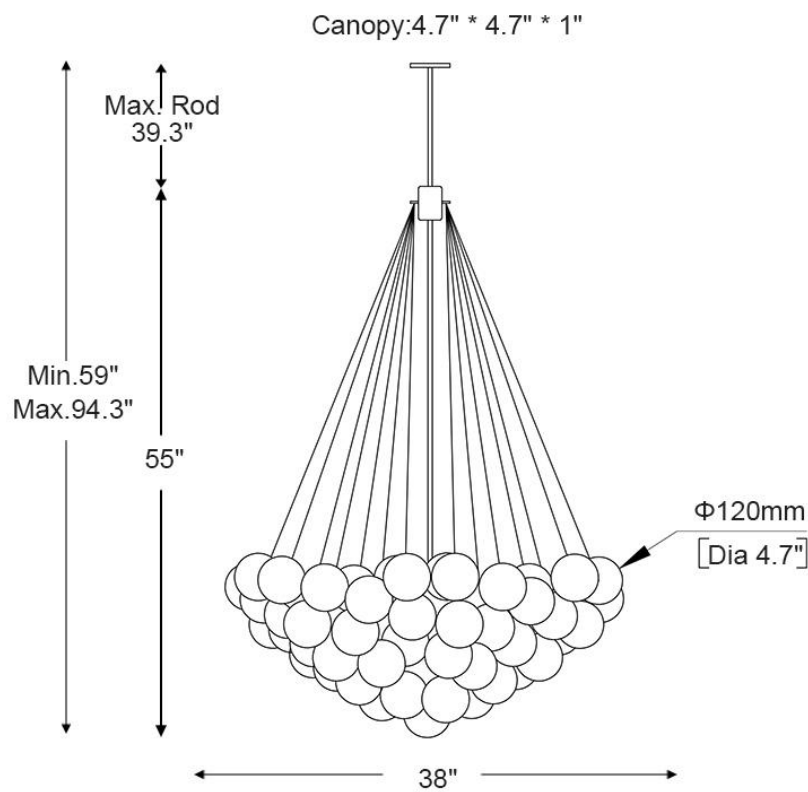

SPECIFICATION SHEET

73 Cloud (Small)

Canopy Diameter	4.7in	Finish	Black/Golden	CRI(Ra)	>80CRI
Glass Ball Diameter	4.7in	Light Source Type	E27	Dimmable	Yes
Overall Height	59in-94.3in	Bulb Included	Yes	Voltage	110V/220V
Overall width	38in	Number of Bulb	3	Driver Required	No
Boom Length	3.9in*1 7.8in*1 11.8in*1 15.7in*1	Wattage Per Bulb	5W	Sloped Ceiling	Not Compatible
Canopy Material	Metal	Total Power	15W	Assembly Required	Yes
Lampshade Material	Glass	Color Temperature	3000K	Product Warranty	2 years