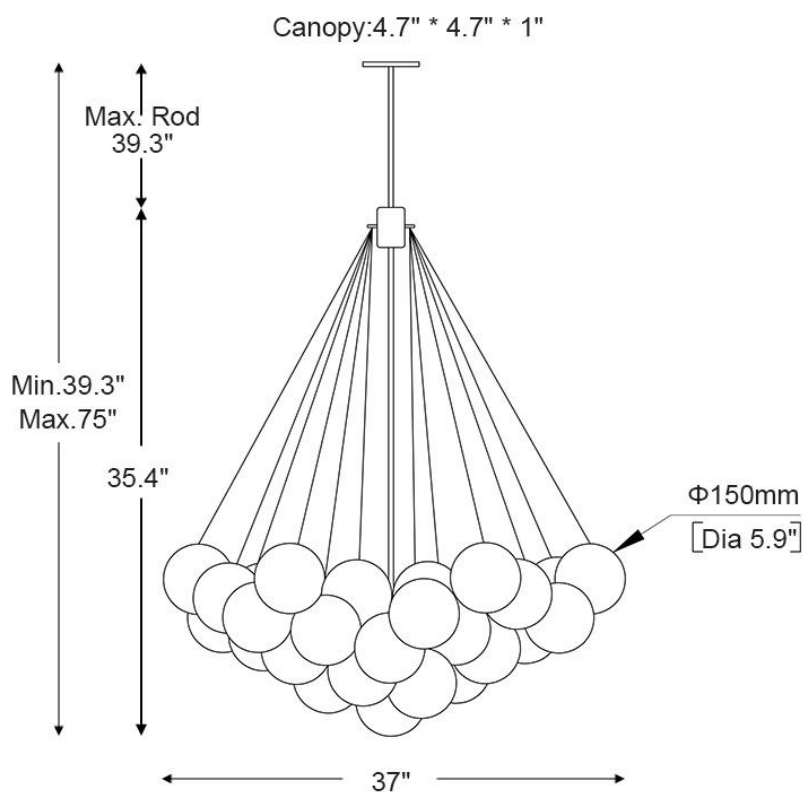

# SPECIFICATION SHEET

<b>Canopy Diameter</b>	4.7in	<b>Finish</b>	Black/Golden	<b>CRI(Ra)</b>	>80CRI
<b>Glass Ball Diameter</b>	5.9in	<b>Light Source Type</b>	E27	<b>Dimmable</b>	Yes
<b>Overall Height</b>	31.5in-67in	<b>Bulb Included</b>	Yes	<b>Voltage</b>	110V/220V
<b>Overall width</b>	31.5in	<b>Number of Bulb</b>	3	<b>Driver Required</b>	No
<b>Boom Length</b>	3.9in*1 7.8in*1 11.8in*1 15.7in*1	<b>Wattage Per Bulb</b>	5W	<b>Sloped Ceiling</b>	Not Compatible
<b>Canopy Material</b>	Metal	<b>Total Power</b>	15W	<b>Assembly Required</b>	Yes
<b>Lampshade Material</b>	Glass	<b>Color Temperature</b>	3000K	<b>Product Warranty</b>	2 years

# SPECIFICATION SHEET

37 Cloud (Small)

<b>Canopy Diameter</b>	4.7in	<b>Finish</b>	Black/Golden	<b>CRI(Ra)</b>	>80CRI
<b>Glass Ball Diameter</b>	4.7in	<b>Light Source Type</b>	E27	<b>Dimmable</b>	Yes
<b>Overall Height</b>	39.3in-75in	<b>Bulb Included</b>	Yes	<b>Voltage</b>	110V/220V
<b>Overall width</b>	29.6in	<b>Number of Bulb</b>	3	<b>Driver Required</b>	No
<b>Boom Length</b>	3.9in*1 7.8in*1 11.8in*1 15.7in*1	<b>Wattage Per Bulb</b>	5W	<b>Sloped Ceiling</b>	Not Compatible
<b>Canopy Material</b>	Metal	<b>Total Power</b>	15W	<b>Assembly Required</b>	Yes
<b>Lampshade Material</b>	Glass	<b>Color Temperature</b>	3000K	<b>Product Warranty</b>	2 years

# SPECIFICATION SHEET

37 Cloud (Large)

<b>Canopy Diameter</b>	4.7in	<b>Finish</b>	Black/Golden	<b>CRI(Ra)</b>	>80CRI
<b>Glass Ball Diameter</b>	5.9in	<b>Light Source Type</b>	E27	<b>Dimmable</b>	Yes
<b>Overall Height</b>	39.3in-75in	<b>Bulb Included</b>	Yes	<b>Voltage</b>	110V/220V
<b>Overall width</b>	37in	<b>Number of Bulb</b>	3	<b>Driver Required</b>	No
<b>Boom Length</b>	3.9in*1 7.8in*1 11.8in*1 15.7in*1	<b>Wattage Per Bulb</b>	5W	<b>Sloped Ceiling</b>	Not Compatible
<b>Canopy Material</b>	Metal	<b>Total Power</b>	15W	<b>Assembly Required</b>	Yes
<b>Lampshade Material</b>	Glass	<b>Color Temperature</b>	3000K	<b>Product Warranty</b>	2 years