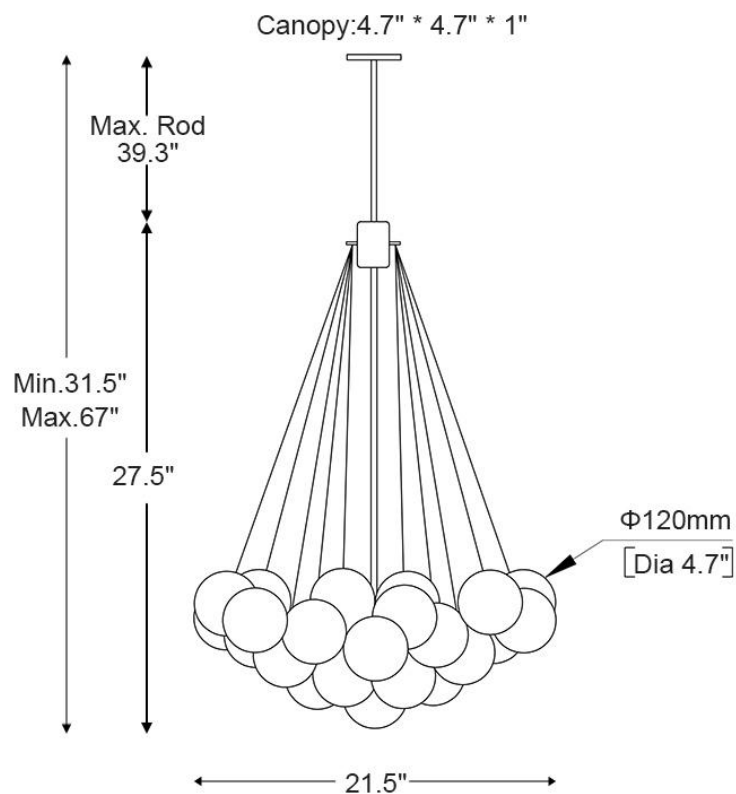

SPECIFICATION SHEET

31 Cloud (Small)

Canopy Diameter	4.7in	Finish	Black/Golden	CRI(Ra)	>80CRI
Glass Ball Diameter	4.7in	Light Source Type	E27	Dimmable	Yes
Overall Height	31.5in-67in	Bulb Included	Yes	Voltage	110V/220V
Overall width	21.5in	Number of Bulb	3	Driver Required	No
Boom Length	3.9in*1 7.8in*1 11.8in*1 15.7in*1	Wattage Per Bulb	5W	Sloped Ceiling	Not Compatible
Canopy Material	Metal	Total Power	15W	Assembly Required	Yes
Lampshade Material	Glass	Color Temperature	3000K	Product Warranty	2 years