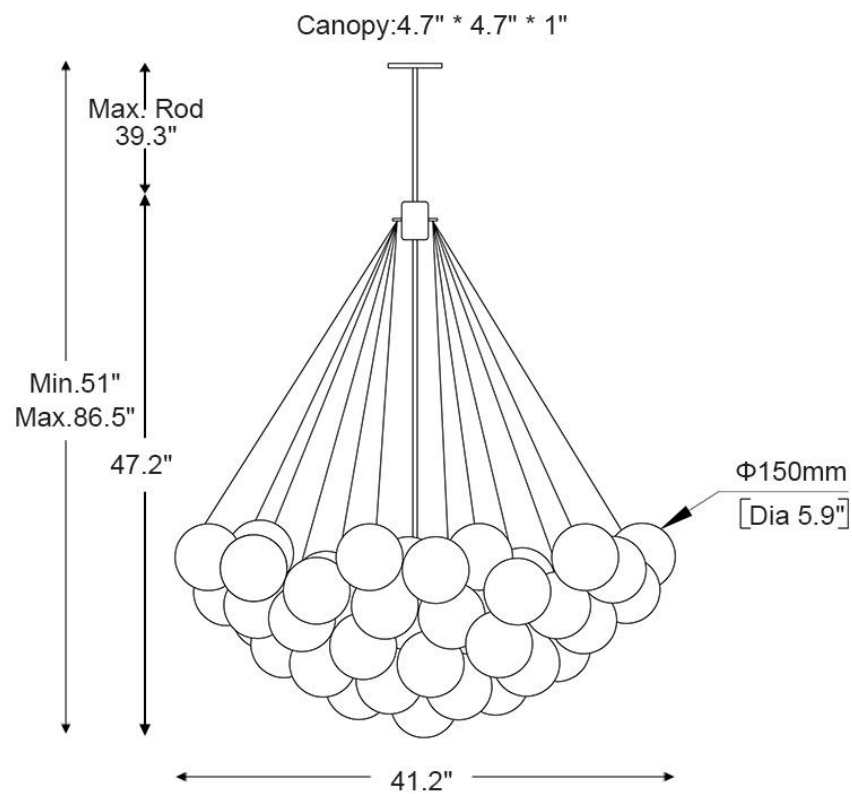

SPECIFICATION SHEET

49 Cloud (Large)

Canopy Diameter	4.7in	Finish	Black/Golden	CRI(Ra)	>80CRI
Glass Ball Diameter	5.9in	Light Source Type	E27	Dimmable	Yes
Overall Height	51in-86.5in	Bulb Included	Yes	Voltage	110V/220V
Overall width	41.2in	Number of Bulb	3	Driver Required	No
Boom Length	3.9in*1 7.8in*1 11.8in*1 15.7in*1	Wattage Per Bulb	5W	Sloped Ceiling	Not Compatible
Canopy Material	Metal	Total Power	15W	Assembly Required	Yes
Lampshade Material	Glass	Color Temperature	3000K	Product Warranty	2 years