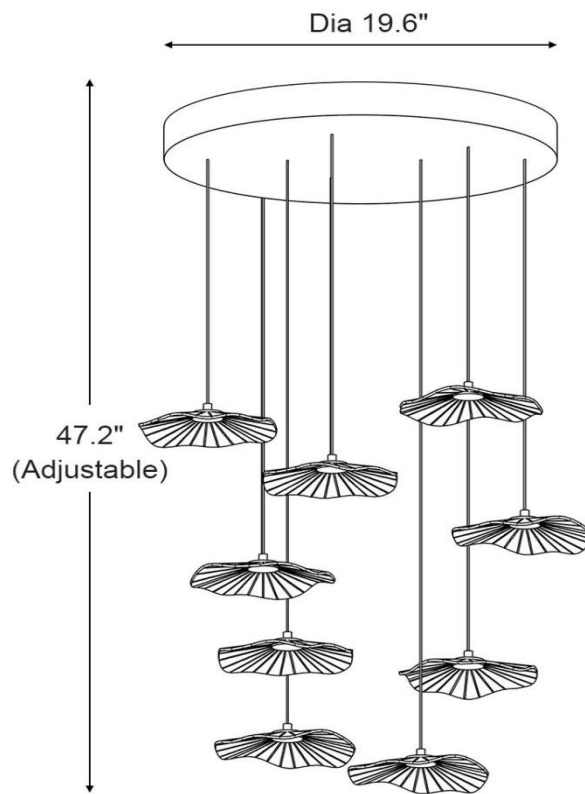

Lotus Leaf Staircase Pendant Light

This stunning piece is designed to elevate the ambiance of any space with its unique and contemporary style.

The lotus leaf is made of high-quality acrylic, designed with intricacy to create a visual effect that mimics the natural form of a lotus pond. The semi-transparent material of acrylic allows light to pass through, creating a soft and warm glow that illuminates the surrounding area.

SPECIFICATION SHEET

9 Lights

Canopy Diameter	19.6in	Bulb Included	Yes	Voltage	110V/220V
Overall Height	47.2in	Number of Bulb	9	Driver Required	Yes
Wire Length	46 in	Wattage Per Bulb	2W	Power Source	Hardwired
Canopy Material	Stainless Steel	Total power	18W	Sloped Ceiling	No
Lampshade Material	Acrylic	Color temperature	3000K	Assembly Required	Yes
Canopy Finish	Gold Finish	CRI(Ra)	>90CRI	Product Warranty	2 years
Light source type	LED Strip	Dimmable	Yes		

SPECIFICATION SHEET

12 Lights

Canopy Diameter	23.6in	Bulb Included	Yes	Voltage	110V/220V
Overall Height	47.2in	Number of Bulb	12	Driver Required	Yes
Wire Length	46 in	Wattage Per Bulb	2W	Power Source	Hardwired
Canopy Material	Stainless Steel	Total power	24W	Sloped Ceiling	No
Lampshade Material	Acrylic	Color temperature	3000K	Assembly Required	Yes
Canopy Finish	Gold Finish	CRI(Ra)	>90CRI	Product Warranty	2 years
Light source type	LED Strip	Dimmable	Yes		

SPECIFICATION SHEET

24 Lights

Canopy Diameter	33.4in	Bulb Included	Yes	Voltage	110V/220V
Overall Height	78.7in	Number of Bulb	24	Driver Required	Yes
Wire Length	77.5 in	Wattage Per Bulb	2W	Power Source	Hardwired
Canopy Material	Stainless Steel	Total power	48W	Sloped Ceiling	No
Lampshade Material	Acrylic	Color temperature	3000K	Assembly Required	Yes
Canopy Finish	Gold Finish	CRI(Ra)	>90CRI	Product Warranty	2 years
Light source type	LED Strip	Dimmable	Yes		