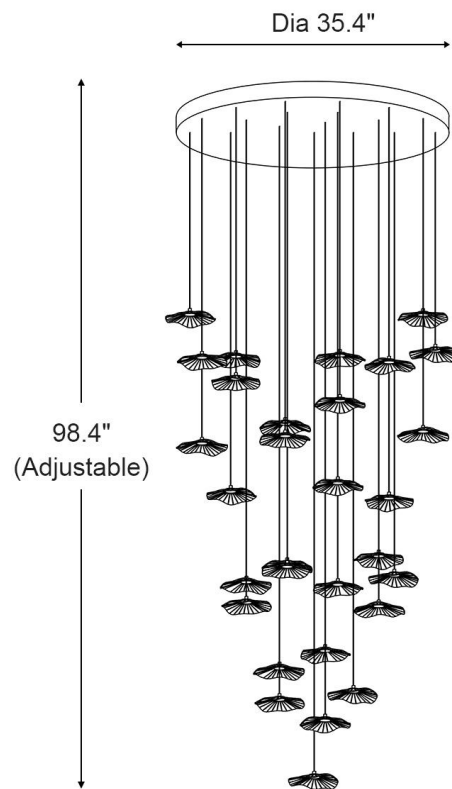

SPECIFICATION SHEET

30 Lights

Canopy Diameter	35.4in	Bulb Included	Yes	Voltage	110V/220V
Overall Height	98.4in	Number of Bulb	30	Driver Required	Yes
Wire Length	97.2 in	Wattage Per Bulb	2W	Power Source	Hardwired
Canopy Material	Stainless Steel	Total power	60W	Sloped Ceiling	No
Lampshade Material	Acrylic	Color temperature	3000K	Assembly Required	Yes
Canopy Finish	Gold Finish	CRI(Ra)	>90CRI	Product Warranty	2 years
Light source type	LED Strip	Dimmable	Yes