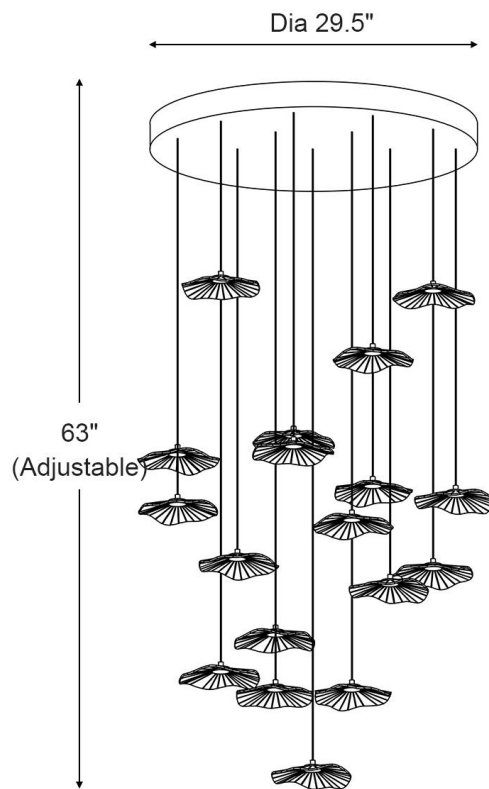

SPECIFICATION SHEET

9 Lights

Canopy Diameter	19.6in	Bulb Included	Yes	Voltage	110V/220V
Overall Height	47.2in	Number of Bulb	9	Driver Required	Yes
Wire Length	46 in	Wattage Per Bulb	2W	Power Source	Hardwired
Canopy Material	Stainless Steel	Total power	18W	Sloped Ceiling	No
Lampshade Material	Acrylic	Color temperature	3000K	Assembly Required	Yes
Canopy Finish	Gold Finish	CRI(Ra)	>90CRI	Product Warranty	2 years
Light source type	LED Strip	Dimmable	Yes		

SPECIFICATION SHEET

12 Lights

Canopy Diameter	23.6in	Bulb Included	Yes	Voltage	110V/220V
Overall Height	47.2in	Number of Bulb	12	Driver Required	Yes
Wire Length	46 in	Wattage Per Bulb	2W	Power Source	Hardwired
Canopy Material	Stainless Steel	Total power	24W	Sloped Ceiling	No
Lampshade Material	Acrylic	Color temperature	3000K	Assembly Required	Yes
Canopy Finish	Gold Finish	CRI(Ra)	>90CRI	Product Warranty	2 years
Light source type	LED Strip	Dimmable	Yes		

SPECIFICATION SHEET

18 Lights

Canopy Diameter	29.5in	Bulb Included	Yes	Voltage	110V/220V
Overall Height	63in	Number of Bulb	18	Driver Required	Yes
Wire Length	62 in	Wattage Per Bulb	2W	Power Source	Hardwired
Canopy Material	Stainless Steel	Total power	36W	Sloped Ceiling	No
Lampshade Material	Acrylic	Color temperature	3000K	Assembly Required	Yes
Canopy Finish	Gold Finish	CRI(Ra)	>90CRI	Product Warranty	2 years
Light source type	LED Strip	Dimmable	Yes		

SPECIFICATION SHEET

24 Lights

Canopy Diameter	33.4in	Bulb Included	Yes	Voltage	110V/220V
Overall Height	78.7in	Number of Bulb	24	Driver Required	Yes
Wire Length	77.5 in	Wattage Per Bulb	2W	Power Source	Hardwired
Canopy Material	Stainless Steel	Total power	48W	Sloped Ceiling	No
Lampshade Material	Acrylic	Color temperature	3000K	Assembly Required	Yes
Canopy Finish	Gold Finish	CRI(Ra)	>90CRI	Product Warranty	2 years
Light source type	LED Strip	Dimmable	Yes		