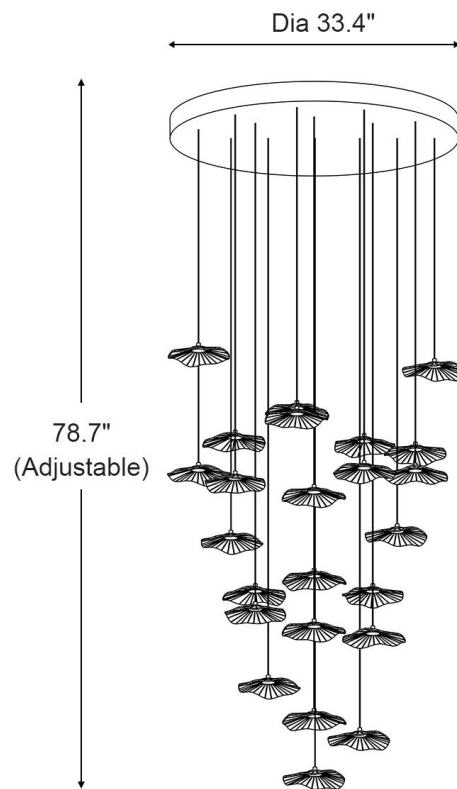

SPECIFICATION SHEET

9 Lights

Canopy Diameter	19.6in	Bulb Included	Yes	Voltage	110V/220V
Overall Height	47.2in	Number of Bulb	9	Driver Required	Yes
Wire Length	46 in	Wattage Per Bulb	2W	Power Source	Hardwired
Canopy Material	Stainless Steel	Total power	18W	Sloped Ceiling	No
Lampshade Material	Acrylic	Color temperature	3000K	Assembly Required	Yes
Canopy Finish	Gold Finish	CRI(Ra)	>90CRI	Product Warranty	2 years
Light source type	LED Strip	Dimmable	Yes		

SPECIFICATION SHEET

12 Lights

Canopy Diameter	23.6in	Bulb Included	Yes	Voltage	110V/220V
Overall Height	47.2in	Number of Bulb	12	Driver Required	Yes
Wire Length	46 in	Wattage Per Bulb	2W	Power Source	Hardwired
Canopy Material	Stainless Steel	Total power	24W	Sloped Ceiling	No
Lampshade Material	Acrylic	Color temperature	3000K	Assembly Required	Yes
Canopy Finish	Gold Finish	CRI(Ra)	>90CRI	Product Warranty	2 years
Light source type	LED Strip	Dimmable	Yes		

SPECIFICATION SHEET

18 Lights

Canopy Diameter	29.5in	Bulb Included	Yes	Voltage	110V/220V
Overall Height	63in	Number of Bulb	18	Driver Required	Yes
Wire Length	62 in	Wattage Per Bulb	2W	Power Source	Hardwired
Canopy Material	Stainless Steel	Total power	36W	Sloped Ceiling	No
Lampshade Material	Acrylic	Color temperature	3000K	Assembly Required	Yes
Canopy Finish	Gold Finish	CRI(Ra)	>90CRI	Product Warranty	2 years
Light source type	LED Strip	Dimmable	Yes		

SPECIFICATION SHEET

24 Lights

Canopy Diameter	33.4in	Bulb Included	Yes	Voltage	110V/220V
Overall Height	78.7in	Number of Bulb	24	Driver Required	Yes
Wire Length	77.5 in	Wattage Per Bulb	2W	Power Source	Hardwired
Canopy Material	Stainless Steel	Total power	48W	Sloped Ceiling	No
Lampshade Material	Acrylic	Color temperature	3000K	Assembly Required	Yes
Canopy Finish	Gold Finish	CRI(Ra)	>90CRI	Product Warranty	2 years
Light source type	LED Strip	Dimmable	Yes		