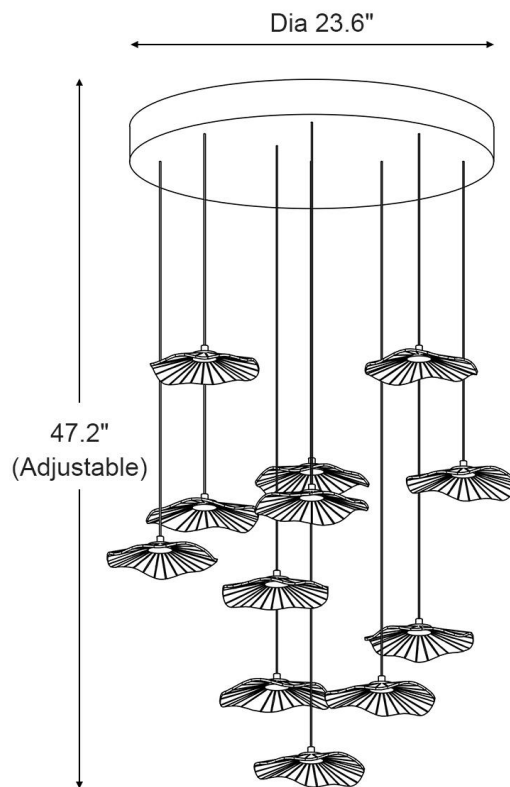

SPECIFICATION SHEET

9 Lights

Canopy Diameter	19.6in	Bulb Included	Yes	Voltage	110V/220V
Overall Height	47.2in	Number of Bulb	9	Driver Required	Yes
Wire Length	46 in	Wattage Per Bulb	2W	Power Source	Hardwired
Canopy Material	Stainless Steel	Total power	18W	Sloped Ceiling	No
Lampshade Material	Acrylic	Color temperature	3000K	Assembly Required	Yes
Canopy Finish	Gold Finish	CRI(Ra)	>90CRI	Product Warranty	2 years
Light source type	LED Strip	Dimmable	Yes		

SPECIFICATION SHEET

12 Lights

Canopy Diameter	23.6in	Bulb Included	Yes	Voltage	110V/220V
Overall Height	47.2in	Number of Bulb	12	Driver Required	Yes
Wire Length	46 in	Wattage Per Bulb	2W	Power Source	Hardwired
Canopy Material	Stainless Steel	Total power	24W	Sloped Ceiling	No
Lampshade Material	Acrylic	Color temperature	3000K	Assembly Required	Yes
Canopy Finish	Gold Finish	CRI(Ra)	>90CRI	Product Warranty	2 years
Light source type	LED Strip	Dimmable	Yes		

SPECIFICATION SHEET

18 Lights

Canopy Diameter	29.5in	Bulb Included	Yes	Voltage	110V/220V
Overall Height	63in	Number of Bulb	18	Driver Required	Yes
Wire Length	62 in	Wattage Per Bulb	2W	Power Source	Hardwired
Canopy Material	Stainless Steel	Total power	36W	Sloped Ceiling	No
Lampshade Material	Acrylic	Color temperature	3000K	Assembly Required	Yes
Canopy Finish	Gold Finish	CRI(Ra)	>90CRI	Product Warranty	2 years
Light source type	LED Strip	Dimmable	Yes		

SPECIFICATION SHEET

24 Lights

Canopy Diameter	33.4in	Bulb Included	Yes	Voltage	110V/220V
Overall Height	78.7in	Number of Bulb	24	Driver Required	Yes
Wire Length	77.5 in	Wattage Per Bulb	2W	Power Source	Hardwired
Canopy Material	Stainless Steel	Total power	48W	Sloped Ceiling	No
Lampshade Material	Acrylic	Color temperature	3000K	Assembly Required	Yes
Canopy Finish	Gold Finish	CRI(Ra)	>90CRI	Product Warranty	2 years
Light source type	LED Strip	Dimmable	Yes		