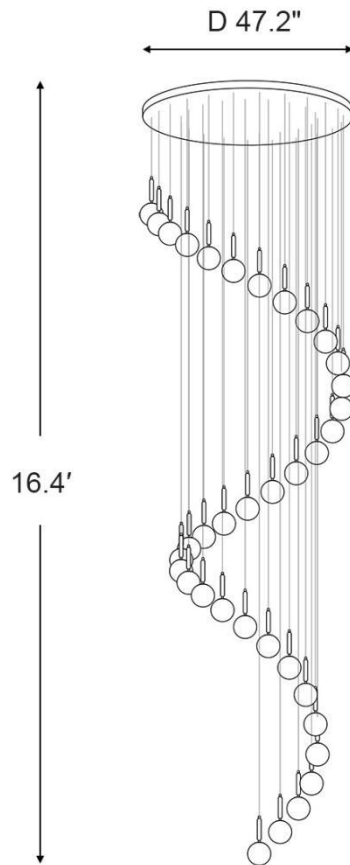

SPECIFICATION SHEET

36 Lights

Canopy Diameter	47.2in	Finish	Brass/Black	CRI(Ra)	>80CRI
Overall Height	16.4ft	Light Source Type	G9	Dimmable	Yes
Overall width	47.2in	Bulb Included	Yes	Voltage	110V/220V
Canopy Material	Metal	Number of Bulb	36	Driver Required	No
Lampshade Material	Glass	Wattage Per Bulb	5W	Sloped Ceiling	Not Compatible
Color Temperature	3000K	Assembly Required	Yes	Product Warranty	2 years