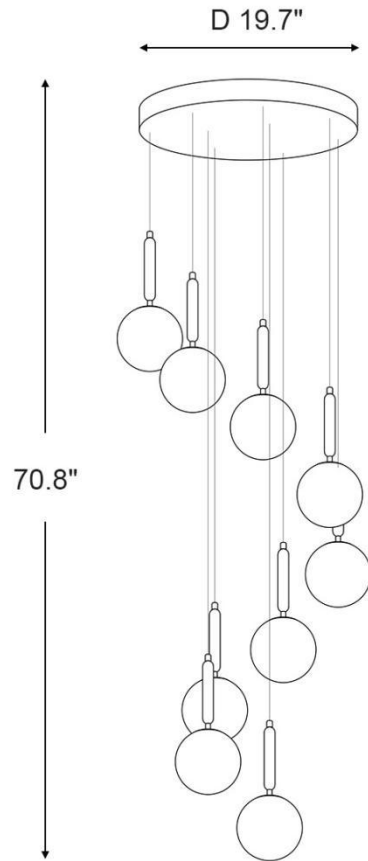

6 Lights

Canopy Diameter	15.7in	Finish	Brass/Black	CRI(Ra)	>80CRI
Overall Height	59in	Light Source Type	G9	Dimmable	Yes
Overall width	15.7in	Bulb Included	Yes	Voltage	110V/220V
Canopy Material	Metal	Number of Bulb	6	Driver Required	No
Lampshade Material	Glass	Wattage Per Bulb	5W	Sloped Ceiling	Not Compatible
Color Temperature	3000K	Assembly Required	Yes	Product Warranty	2 years

SPECIFICATION SHEET

9 Lights

Canopy Diameter	19.7in	Finish	Brass/Black	CRI(Ra)	>80CRI
Overall Height	70.8in	Light Source Type	G9	Dimmable	Yes
Overall width	19.7in	Bulb Included	Yes	Voltage	110V/220V
Canopy Material	Metal	Number of Bulb	9	Driver Required	No
Lampshade Material	Glass	Wattage Per Bulb	5W	Sloped Ceiling	Not Compatible
Color Temperature	3000K	Assembly Required	Yes	Product Warranty	2 years

SPECIFICATION SHEET

12 Lights

Canopy Diameter	25.6in	Finish	Brass/Black	CRI(Ra)	>80CRI
Overall Height	98.4in	Light Source Type	G9	Dimmable	Yes
Overall width	25.6in	Bulb Included	Yes	Voltage	110V/220V
Canopy Material	Metal	Number of Bulb	12	Driver Required	No
Lampshade Material	Glass	Wattage Per Bulb	5W	Sloped Ceiling	Not Compatible
Color Temperature	3000K	Assembly Required	Yes	Product Warranty	2 years

SPECIFICATION SHEET

18 Lights

Canopy Diameter	35.4in	Finish	Brass/Black	CRI(Ra)	>80CRI
Overall Height	9.8ft	Light Source Type	G9	Dimmable	Yes
Overall width	35.4in	Bulb Included	Yes	Voltage	110V/220V
Canopy Material	Metal	Number of Bulb	18	Driver Required	No
Lampshade Material	Glass	Wattage Per Bulb	5W	Sloped Ceiling	Not Compatible
Color Temperature	3000K	Assembly Required	Yes	Product Warranty	2 years