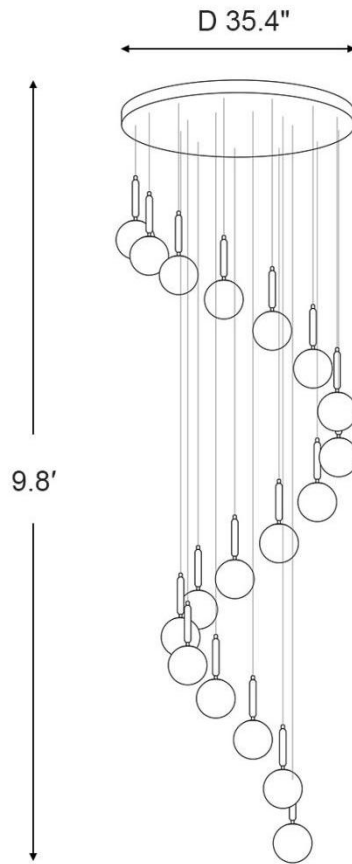

6 Lights

Canopy Diameter	15.7in	Finish	Brass/Black	CRI(Ra)	>80CRI
Overall Height	59in	Light Source Type	G9	Dimmable	Yes
Overall width	15.7in	Bulb Included	Yes	Voltage	110V/220V
Canopy Material	Metal	Number of Bulb	6	Driver Required	No
Lampshade Material	Glass	Wattage Per Bulb	5W	Sloped Ceiling	Not Compatible
Color Temperature	3000K	Assembly Required	Yes	Product Warranty	2 years

SPECIFICATION SHEET

9 Lights

Canopy Diameter	19.7in	Finish	Brass/Black	CRI(Ra)	>80CRI
Overall Height	70.8in	Light Source Type	G9	Dimmable	Yes
Overall width	19.7in	Bulb Included	Yes	Voltage	110V/220V
Canopy Material	Metal	Number of Bulb	9	Driver Required	No
Lampshade Material	Glass	Wattage Per Bulb	5W	Sloped Ceiling	Not Compatible
Color Temperature	3000K	Assembly Required	Yes	Product Warranty	2 years

SPECIFICATION SHEET

12 Lights

Canopy Diameter	25.6in	Finish	Brass/Black	CRI(Ra)	>80CRI
Overall Height	98.4in	Light Source Type	G9	Dimmable	Yes
Overall width	25.6in	Bulb Included	Yes	Voltage	110V/220V
Canopy Material	Metal	Number of Bulb	12	Driver Required	No
Lampshade Material	Glass	Wattage Per Bulb	5W	Sloped Ceiling	Not Compatible
Color Temperature	3000K	Assembly Required	Yes	Product Warranty	2 years

SPECIFICATION SHEET

18 Lights

Canopy Diameter	35.4in	Finish	Brass/Black	CRI(Ra)	>80CRI
Overall Height	9.8ft	Light Source Type	G9	Dimmable	Yes
Overall width	35.4in	Bulb Included	Yes	Voltage	110V/220V
Canopy Material	Metal	Number of Bulb	18	Driver Required	No
Lampshade Material	Glass	Wattage Per Bulb	5W	Sloped Ceiling	Not Compatible
Color Temperature	3000K	Assembly Required	Yes	Product Warranty	2 years