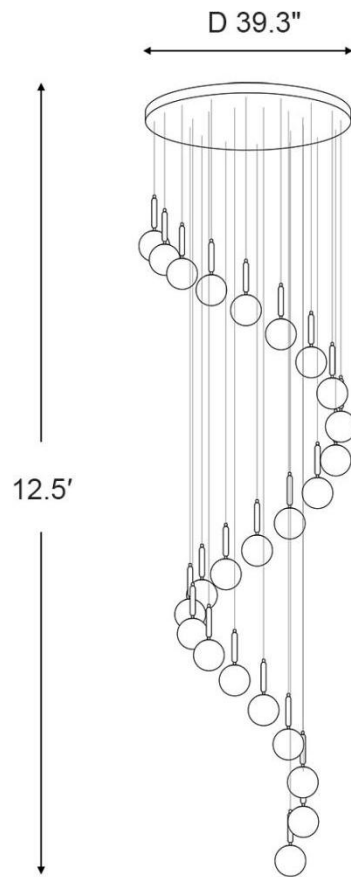

SPECIFICATION SHEET

24 Lights

Canopy Diameter	39.3in	Finish	Brass/Black	CRI(Ra)	>80CRI
Overall Height	12.5ft	Light Source Type	G9	Dimmable	Yes
Overall width	39.3in	Bulb Included	Yes	Voltage	110V/220V
Canopy Material	Metal	Number of Bulb	24	Driver Required	No
Lampshade Material	Glass	Wattage Per Bulb	5W	Sloped Ceiling	Not Compatible
Color Temperature	3000K	Assembly Required	Yes	Product Warranty	2 years