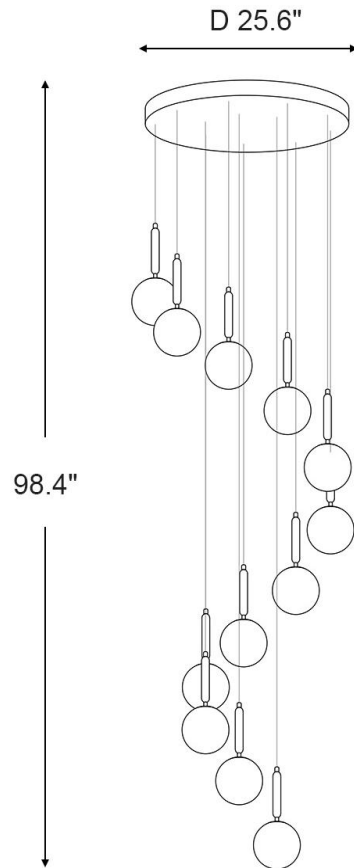

6 Lights

Canopy Diameter	15.7in	Finish	Brass/Black	CRI(Ra)	>80CRI
Overall Height	59in	Light Source Type	G9	Dimmable	Yes
Overall width	15.7in	Bulb Included	Yes	Voltage	110V/220V
Canopy Material	Metal	Number of Bulb	6	Driver Required	No
Lampshade Material	Glass	Wattage Per Bulb	5W	Sloped Ceiling	Not Compatible
Color Temperature	3000K	Assembly Required	Yes	Product Warranty	2 years

SPECIFICATION SHEET

9 Lights

Canopy Diameter	19.7in	Finish	Brass/Black	CRI(Ra)	>80CRI
Overall Height	70.8in	Light Source Type	G9	Dimmable	Yes
Overall width	19.7in	Bulb Included	Yes	Voltage	110V/220V
Canopy Material	Metal	Number of Bulb	9	Driver Required	No
Lampshade Material	Glass	Wattage Per Bulb	5W	Sloped Ceiling	Not Compatible
Color Temperature	3000K	Assembly Required	Yes	Product Warranty	2 years

SPECIFICATION SHEET

12 Lights

Canopy Diameter	25.6in	Finish	Brass/Black	CRI(Ra)	>80CRI
Overall Height	98.4in	Light Source Type	G9	Dimmable	Yes
Overall width	25.6in	Bulb Included	Yes	Voltage	110V/220V
Canopy Material	Metal	Number of Bulb	12	Driver Required	No
Lampshade Material	Glass	Wattage Per Bulb	5W	Sloped Ceiling	Not Compatible
Color Temperature	3000K	Assembly Required	Yes	Product Warranty	2 years

SPECIFICATION SHEET

18 Lights

Canopy Diameter	35.4in	Finish	Brass/Black	CRI(Ra)	>80CRI
Overall Height	9.8ft	Light Source Type	G9	Dimmable	Yes
Overall width	35.4in	Bulb Included	Yes	Voltage	110V/220V
Canopy Material	Metal	Number of Bulb	18	Driver Required	No
Lampshade Material	Glass	Wattage Per Bulb	5W	Sloped Ceiling	Not Compatible
Color Temperature	3000K	Assembly Required	Yes	Product Warranty	2 years