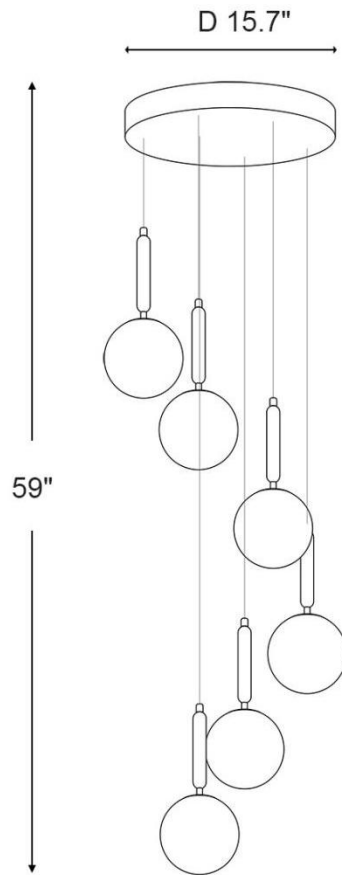

6 Lights

Canopy Diameter	15.7in	Finish	Brass/Black	CRI(Ra)	>80CRI
Overall Height	59in	Light Source Type	G9	Dimmable	Yes
Overall width	15.7in	Bulb Included	Yes	Voltage	110V/220V
Canopy Material	Metal	Number of Bulb	6	Driver Required	No
Lampshade Material	Glass	Wattage Per Bulb	5W	Sloped Ceiling	Not Compatible
Color Temperature	3000K	Assembly Required	Yes	Product Warranty	2 years

SPECIFICATION SHEET

9 Lights

Canopy Diameter	19.7in	Finish	Brass/Black	CRI(Ra)	>80CRI
Overall Height	70.8in	Light Source Type	G9	Dimmable	Yes
Overall width	19.7in	Bulb Included	Yes	Voltage	110V/220V
Canopy Material	Metal	Number of Bulb	9	Driver Required	No
Lampshade Material	Glass	Wattage Per Bulb	5W	Sloped Ceiling	Not Compatible
Color Temperature	3000K	Assembly Required	Yes	Product Warranty	2 years

SPECIFICATION SHEET

18 Lights

Canopy Diameter	35.4in	Finish	Brass/Black	CRI(Ra)	>80CRI
Overall Height	9.8ft	Light Source Type	G9	Dimmable	Yes
Overall width	35.4in	Bulb Included	Yes	Voltage	110V/220V
Canopy Material	Metal	Number of Bulb	18	Driver Required	No
Lampshade Material	Glass	Wattage Per Bulb	5W	Sloped Ceiling	Not Compatible
Color Temperature	3000K	Assembly Required	Yes	Product Warranty	2 years

SPECIFICATION SHEET

24 Lights

Canopy Diameter	39.3in	Finish	Brass/Black	CRI(Ra)	>80CRI
Overall Height	12.5ft	Light Source Type	G9	Dimmable	Yes
Overall width	39.3in	Bulb Included	Yes	Voltage	110V/220V
Canopy Material	Metal	Number of Bulb	24	Driver Required	No
Lampshade Material	Glass	Wattage Per Bulb	5W	Sloped Ceiling	Not Compatible
Color Temperature	3000K	Assembly Required	Yes	Product Warranty	2 years