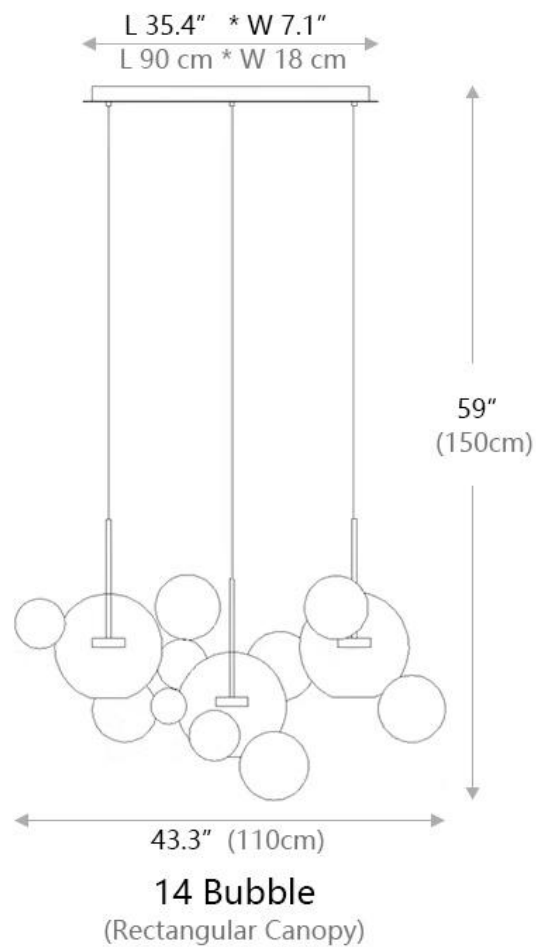

Technical Information+

LUMINOUS FLUX	312LMS
L AMP COLOR	3000K
COLOR RENDERING	80 CRI

SPECIFICATION SHEET

6 Bubble

SHADE COLOR	Milky White
SHADE MATERIAL	Glass
METAL MATERIAL	Aluminum
LIGHT SOURCE	Integrated LED
NUMBER OF BULB	1
WATTAGE	6W
DIMMABLE	Yes
OVERALL SIZE	19.7"D x 59"H
CANOPY SIZE	5.5"D x 2.7"H

Technical Information+

LUMINOUS FLUX	312LMS
L AMP COLOR	3000K
COLOR RENDERING	80 CRI

SPECIFICATION SHEET

SHADE COLOR	Milky White
SHADE MATERIAL	Glass
METAL MATERIAL	Aluminum
LIGHT SOURCE	Integrated LED
NUMBER OF BULB	3
WATTAGE	18W
DIMMABLE	Yes
OVERALL SIZE	30.9"W x 59"H
CANOPY SIZE	23.6"D x 1.7"H

Technical Information+

LUMINOUS FLUX	930LMS
L AMP COLOR	3000K
COLOR RENDERING	80 CRI

SPECIFICATION SHEET

SHADE COLOR	Milky White
SHADE MATERIAL	Glass
METAL MATERIAL	Aluminum
LIGHT SOURCE	Integrated LED
NUMBER OF BULB	3
WATTAGE	18W
DIMMABLE	Yes
OVERALL SIZE	43.3"W x 59"H
CANOPY SIZE	35.4"L x 7.1"W x 1.7"H

Technical Information+

LUMINOUS FLUX	930LMS
L AMP COLOR	3000K
COLOR RENDERING	80 CRI

SPECIFICATION SHEET

SHADE COLOR	Milky White
SHADE MATERIAL	Glass
METAL MATERIAL	Aluminum
LIGHT SOURCE	Integrated LED
NUMBER OF BULB	5
WATTAGE	30W
DIMMABLE	Yes
OVERALL SIZE	37.4"W x 59"H
CANOPY SIZE	27.5"D x 1.7"H