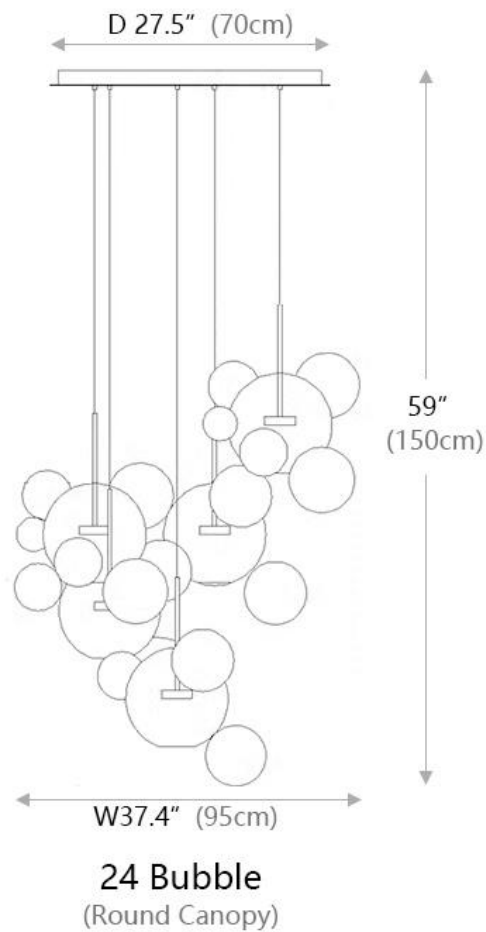

Technical Information+

LUMINOUS FLUX	312LMS
L AMP COLOR	3000K
COLOR RENDERING	80 CRI

SPECIFICATION SHEET

SHADE COLOR	Milky White
SHADE MATERIAL	Glass
METAL MATERIAL	Aluminum
LIGHT SOURCE	Integrated LED
NUMBER OF BULB	3
WATTAGE	18W
DIMMABLE	Yes
OVERALL SIZE	30.9"W x 59"H
CANOPY SIZE	23.6"D x 1.7"H

Technical Information+

LUMINOUS FLUX	930LMS
L AMP COLOR	3000K
COLOR RENDERING	80 CRI

SPECIFICATION SHEET

SHADE COLOR	Milky White
SHADE MATERIAL	Glass
METAL MATERIAL	Aluminum
LIGHT SOURCE	Integrated LED
NUMBER OF BULB	3
WATTAGE	18W
DIMMABLE	Yes
OVERALL SIZE	43.3"W x 59"H
CANOPY SIZE	35.4"L x 7.1"W x 1.7"H

Technical Information+

LUMINOUS FLUX	930LMS
L AMP COLOR	3000K
COLOR RENDERING	80 CRI

SPECIFICATION SHEET

SHADE COLOR	Milky White
SHADE MATERIAL	Glass
METAL MATERIAL	Aluminum
LIGHT SOURCE	Integrated LED
NUMBER OF BULB	5
WATTAGE	30W
DIMMABLE	Yes
OVERALL SIZE	37.4"W x 59"H
CANOPY SIZE	27.5"D x 1.7"H

Technical Information+

LUMINOUS FLUX	1260LMS
L AMP COLOR	3000K
COLOR RENDERING	80 CRI

SPECIFICATION SHEET

SHADE COLOR	Milky White
SHADE MATERIAL	Glass
METAL MATERIAL	Aluminum
LIGHT SOURCE	Integrated LED
NUMBER OF BULB	5
WATTAGE	30W
DIMMABLE	Yes
OVERALL SIZE	37.4"W x 59"H
CANOPY SIZE	47.2"L x 7.1"W x 1.7"H