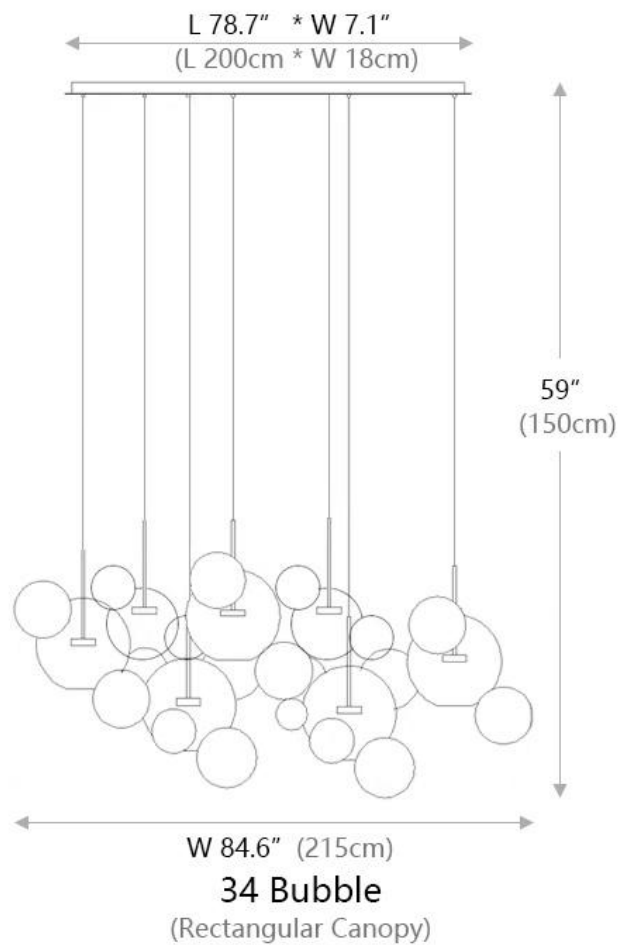

Technical Information+

LUMINOUS FLUX	930LMS
L AMP COLOR	3000K
COLOR RENDERING	80 CRI

SPECIFICATION SHEET

SHADE COLOR	Milky White
SHADE MATERIAL	Glass
METAL MATERIAL	Aluminum
LIGHT SOURCE	Integrated LED
NUMBER OF BULB	3
WATTAGE	18W
DIMMABLE	Yes
OVERALL SIZE	43.3"W x 59"H
CANOPY SIZE	35.4"L x 7.1"W x 1.7"H

Technical Information+

LUMINOUS FLUX	930LMS
L AMP COLOR	3000K
COLOR RENDERING	80 CRI

SPECIFICATION SHEET

SHADE COLOR	Milky White
SHADE MATERIAL	Glass
METAL MATERIAL	Aluminum
LIGHT SOURCE	Integrated LED
NUMBER OF BULB	5
WATTAGE	30W
DIMMABLE	Yes
OVERALL SIZE	37.4"W x 59"H
CANOPY SIZE	27.5"D x 1.7"H

Technical Information+

LUMINOUS FLUX	1260LMS
L AMP COLOR	3000K
COLOR RENDERING	80 CRI

SPECIFICATION SHEET

SHADE COLOR	Milky White
SHADE MATERIAL	Glass
METAL MATERIAL	Aluminum
LIGHT SOURCE	Integrated LED
NUMBER OF BULB	5
WATTAGE	30W
DIMMABLE	Yes
OVERALL SIZE	37.4"W x 59"H
CANOPY SIZE	47.2"L x 7.1"W x 1.7"H

Technical Information+

LUMINOUS FLUX	1260LMS
L AMP COLOR	3000K
COLOR RENDERING	80 CRI

SPECIFICATION SHEET

SHADE COLOR	Milky White
SHADE MATERIAL	Glass
METAL MATERIAL	Aluminum
LIGHT SOURCE	Integrated LED
NUMBER OF BULB	7
WATTAGE	42W
DIMMABLE	Yes
OVERALL SIZE	84.6"W x 59"H
CANOPY SIZE	78.7"L x 7.1"Wx1.7"H