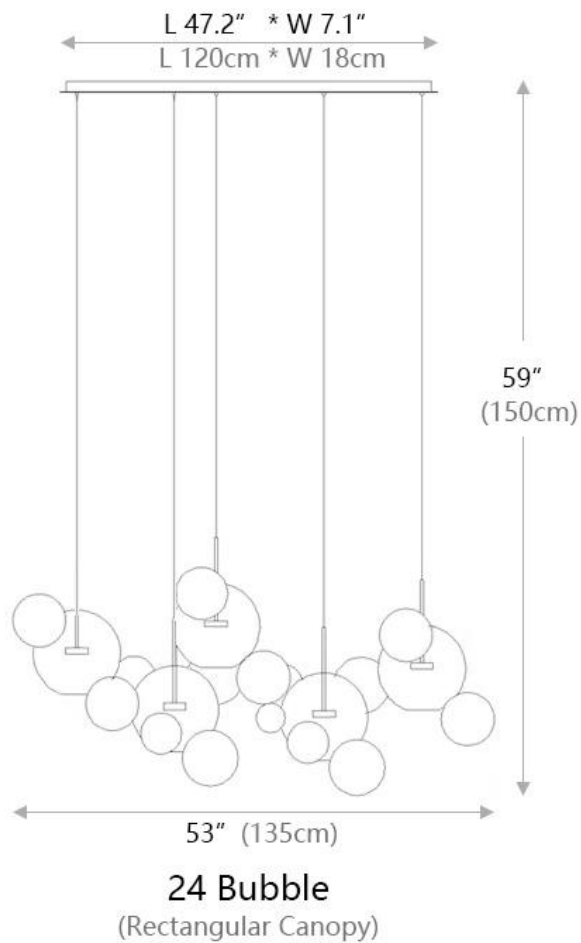

Technical Information+

LUMINOUS FLUX	930LMS
L AMP COLOR	3000K
COLOR RENDERING	80 CRI

SPECIFICATION SHEET

SHADE COLOR	Milky White
SHADE MATERIAL	Glass
METAL MATERIAL	Aluminum
LIGHT SOURCE	Integrated LED
NUMBER OF BULB	3
WATTAGE	18W
DIMMABLE	Yes
OVERALL SIZE	43.3"W x 59"H
CANOPY SIZE	35.4"L x 7.1"W x 1.7"H

Technical Information+

LUMINOUS FLUX	930LMS
L AMP COLOR	3000K
COLOR RENDERING	80 CRI

SPECIFICATION SHEET

SHADE COLOR	Milky White
SHADE MATERIAL	Glass
METAL MATERIAL	Aluminum
LIGHT SOURCE	Integrated LED
NUMBER OF BULB	5
WATTAGE	30W
DIMMABLE	Yes
OVERALL SIZE	37.4"W x 59"H
CANOPY SIZE	27.5"D x 1.7"H

Technical Information+

LUMINOUS FLUX	1260LMS
L AMP COLOR	3000K
COLOR RENDERING	80 CRI

SPECIFICATION SHEET

SHADE COLOR	Milky White
SHADE MATERIAL	Glass
METAL MATERIAL	Aluminum
LIGHT SOURCE	Integrated LED
NUMBER OF BULB	5
WATTAGE	30W
DIMMABLE	Yes
OVERALL SIZE	37.4"W x 59"H
CANOPY SIZE	47.2"L x 7.1"W x 1.7"H

Technical Information+

LUMINOUS FLUX	1260LMS
L AMP COLOR	3000K
COLOR RENDERING	80 CRI

SPECIFICATION SHEET

SHADE COLOR	Milky White
SHADE MATERIAL	Glass
METAL MATERIAL	Aluminum
LIGHT SOURCE	Integrated LED
NUMBER OF BULB	7
WATTAGE	42W
DIMMABLE	Yes
OVERALL SIZE	84.6"W x 59"H
CANOPY SIZE	78.7"L x 7.1"Wx1.7"H