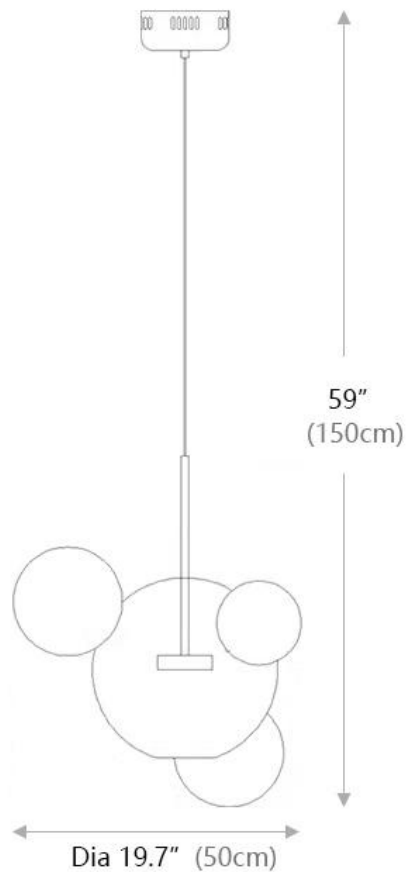

Metals available in 4 finish colors

Brushed Brass

Brushed Bronze

Blackened Brass

Brushed Nickel

SPECIFICATION SHEET

1 Bubble

SHADE COLOR	Milky White
SHADE MATERIAL	Glass
METAL MATERIAL	Aluminum
LIGHT SOURCE	Integrated LED
NUMBER OF BULB	1
WATTAGE	6W
DIMMABLE	Yes
OVERALL SIZE	11.8"D x 59"H
CANOPY SIZE	5.5"D x 2.7"H

Technical Information+

LUMINOUS FLUX	312LMS
L AMP COLOR	3000K
COLOR RENDERING	80 CRI

SPECIFICATION SHEET

4 Bubble

SHADE COLOR	Milky White
SHADE MATERIAL	Glass
METAL MATERIAL	Aluminum
LIGHT SOURCE	Integrated LED
NUMBER OF BULB	1
WATTAGE	6W
DIMMABLE	Yes
OVERALL SIZE	19.7"D x 59"H
CANOPY SIZE	5.5"D x 2.7"H

Technical Information+

LUMINOUS FLUX	312LMS
L AMP COLOR	3000K
COLOR RENDERING	80 CRI

SPECIFICATION SHEET

6 Bubble

SHADE COLOR	Milky White
SHADE MATERIAL	Glass
METAL MATERIAL	Aluminum
LIGHT SOURCE	Integrated LED
NUMBER OF BULB	1
WATTAGE	6W
DIMMABLE	Yes
OVERALL SIZE	19.7"D x 59"H
CANOPY SIZE	5.5"D x 2.7"H

Technical Information+

LUMINOUS FLUX	930LMS
L AMP COLOR	3000K
COLOR RENDERING	80 CRI

SPECIFICATION SHEET

SHADE COLOR	Milky White
SHADE MATERIAL	Glass
METAL MATERIAL	Aluminum
LIGHT SOURCE	Integrated LED
NUMBER OF BULB	3
WATTAGE	18W
DIMMABLE	Yes
OVERALL SIZE	43.3"W x 59"H
CANOPY SIZE	35.4"L x 7.1"W x 1.7"H