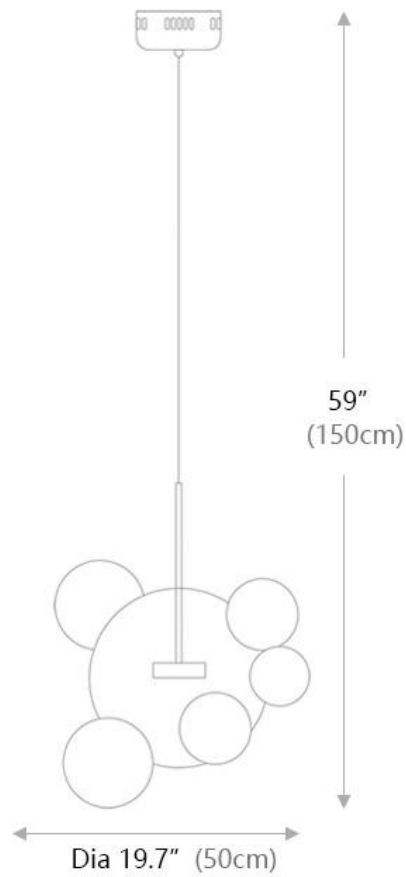

Metals available in 4 finish colors

Brushed Brass

Brushed Bronze

Blackened Brass

Brushed Nickel

SPECIFICATION SHEET

1 Bubble

SHADE COLOR	Milky White
SHADE MATERIAL	Glass
METAL MATERIAL	Aluminum
LIGHT SOURCE	Integrated LED
NUMBER OF BULB	1
WATTAGE	6W
DIMMABLE	Yes
OVERALL SIZE	11.8"D x 59"H
CANOPY SIZE	5.5"D x 2.7"H

Technical Information+

LUMINOUS FLUX	312LMS
L AMP COLOR	3000K
COLOR RENDERING	80 CRI

SPECIFICATION SHEET

4 Bubble

SHADE COLOR	Milky White
SHADE MATERIAL	Glass
METAL MATERIAL	Aluminum
LIGHT SOURCE	Integrated LED
NUMBER OF BULB	1
WATTAGE	6W
DIMMABLE	Yes
OVERALL SIZE	19.7"D x 59"H
CANOPY SIZE	5.5"D x 2.7"H

Technical Information+

LUMINOUS FLUX	312LMS
L AMP COLOR	3000K
COLOR RENDERING	80 CRI

SPECIFICATION SHEET

6 Bubble

SHADE COLOR	Milky White
SHADE MATERIAL	Glass
METAL MATERIAL	Aluminum
LIGHT SOURCE	Integrated LED
NUMBER OF BULB	1
WATTAGE	6W
DIMMABLE	Yes
OVERALL SIZE	19.7"D x 59"H
CANOPY SIZE	5.5"D x 2.7"H

Technical Information+

LUMINOUS FLUX	930LMS
L AMP COLOR	3000K
COLOR RENDERING	80 CRI

SPECIFICATION SHEET

SHADE COLOR	Milky White
SHADE MATERIAL	Glass
METAL MATERIAL	Aluminum
LIGHT SOURCE	Integrated LED
NUMBER OF BULB	3
WATTAGE	18W
DIMMABLE	Yes
OVERALL SIZE	43.3"W x 59"H
CANOPY SIZE	35.4"L x 7.1"W x 1.7"H