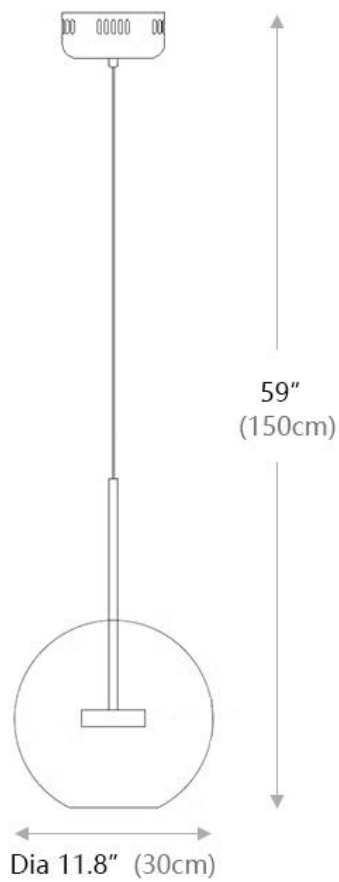

Metals available in 4 finish colors

Brushed Brass

Brushed Bronze

Blackened Brass

Brushed Nickel

SPECIFICATION SHEET

1 Bubble

SHADE COLOR	Milky White
SHADE MATERIAL	Glass
METAL MATERIAL	Aluminum
LIGHT SOURCE	Integrated LED
NUMBER OF BULB	1
WATTAGE	6W
DIMMABLE	Yes
OVERALL SIZE	11.8"D x 59"H
CANOPY SIZE	5.5"D x 2.7"H

Technical Information+

LUMINOUS FLUX	312LMS
L AMP COLOR	3000K
COLOR RENDERING	80 CRI

SPECIFICATION SHEET

4 Bubble

SHADE COLOR	Milky White
SHADE MATERIAL	Glass
METAL MATERIAL	Aluminum
LIGHT SOURCE	Integrated LED
NUMBER OF BULB	1
WATTAGE	6W
DIMMABLE	Yes
OVERALL SIZE	19.7"D x 59"H
CANOPY SIZE	5.5"D x 2.7"H

Technical Information+

LUMINOUS FLUX	312LMS
L AMP COLOR	3000K
COLOR RENDERING	80 CRI

SPECIFICATION SHEET

6 Bubble

SHADE COLOR	Milky White
SHADE MATERIAL	Glass
METAL MATERIAL	Aluminum
LIGHT SOURCE	Integrated LED
NUMBER OF BULB	1
WATTAGE	6W
DIMMABLE	Yes
OVERALL SIZE	19.7"D x 59"H
CANOPY SIZE	5.5"D x 2.7"H

Technical Information+

LUMINOUS FLUX	930LMS
L AMP COLOR	3000K
COLOR RENDERING	80 CRI

SPECIFICATION SHEET

SHADE COLOR	Milky White
SHADE MATERIAL	Glass
METAL MATERIAL	Aluminum
LIGHT SOURCE	Integrated LED
NUMBER OF BULB	3
WATTAGE	18W
DIMMABLE	Yes
OVERALL SIZE	43.3"W x 59"H
CANOPY SIZE	35.4"L x 7.1"W x 1.7"H