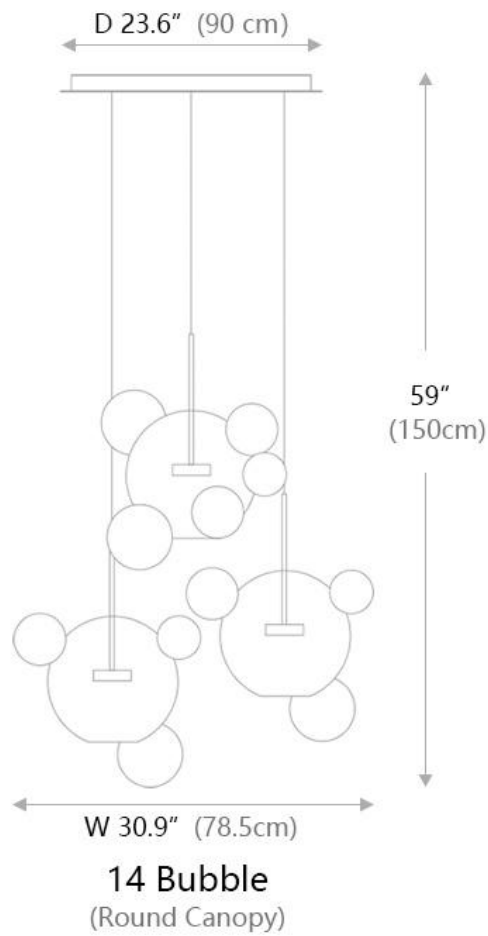

Technical Information+

LUMINOUS FLUX	312LMS
L AMP COLOR	3000K
COLOR RENDERING	80 CRI

SPECIFICATION SHEET

4 Bubble

SHADE COLOR	Milky White
SHADE MATERIAL	Glass
METAL MATERIAL	Aluminum
LIGHT SOURCE	Integrated LED
NUMBER OF BULB	1
WATTAGE	6W
DIMMABLE	Yes
OVERALL SIZE	19.7"D x 59"H
CANOPY SIZE	5.5"D x 2.7"H

Technical Information+

LUMINOUS FLUX	312LMS
L AMP COLOR	3000K
COLOR RENDERING	80 CRI

SPECIFICATION SHEET

6 Bubble

SHADE COLOR	Milky White
SHADE MATERIAL	Glass
METAL MATERIAL	Aluminum
LIGHT SOURCE	Integrated LED
NUMBER OF BULB	1
WATTAGE	6W
DIMMABLE	Yes
OVERALL SIZE	19.7"D x 59"H
CANOPY SIZE	5.5"D x 2.7"H

Technical Information+

LUMINOUS FLUX	312LMS
L AMP COLOR	3000K
COLOR RENDERING	80 CRI

SPECIFICATION SHEET

SHADE COLOR	Milky White
SHADE MATERIAL	Glass
METAL MATERIAL	Aluminum
LIGHT SOURCE	Integrated LED
NUMBER OF BULB	3
WATTAGE	18W
DIMMABLE	Yes
OVERALL SIZE	30.9"W x 59"H
CANOPY SIZE	23.6"D x 1.7"H

Technical Information+

LUMINOUS FLUX	930LMS
L AMP COLOR	3000K
COLOR RENDERING	80 CRI

SPECIFICATION SHEET

SHADE COLOR	Milky White
SHADE MATERIAL	Glass
METAL MATERIAL	Aluminum
LIGHT SOURCE	Integrated LED
NUMBER OF BULB	3
WATTAGE	18W
DIMMABLE	Yes
OVERALL SIZE	43.3"W x 59"H
CANOPY SIZE	35.4"L x 7.1"W x 1.7"H