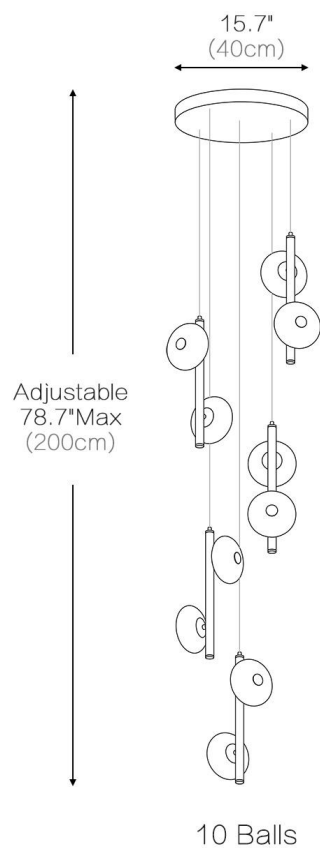

SPECIFICATION SHEET

Canopy Diameter	15.7in	Bulb Included	Yes	Voltage	110V/220V
Overall Height	78.7in	Number of Bulb	10	Driver Required	Yes
Wire Length	63 in	Wattage Per Bulb	3W	Power Source	Hardwired
Canopy Material	Metal	Total Power	30W	Sloped Ceiling	No
Lampshade Material	Metal+Acrylic	Color Temperature	3000K	Assembly Required	Yes
Canopy Finish	Black	CRI(Ra)	>80CRI	Product Warranty	2 years
Light Source Type	LED Chips	Dimmable	Yes		

SPECIFICATION SHEET

Canopy Diameter	19.7in	Bulb Included	Yes	Voltage	110V/220V
Overall Height	9.1ft	Number of Bulb	16	Driver Required	Yes
Wire Length	7.8ft	Wattage Per Bulb	3W	Power Source	Hardwired
Canopy Material	Metal	Total Power	48W	Sloped Ceiling	No
Lampshade Material	Metal+Acrylic	Color Temperature	3000K	Assembly Required	Yes
Canopy Finish	Black	CRI(Ra)	>80CRI	Product Warranty	2 years
Light Source Type	LED Chips	Dimmable	Yes		

SPECIFICATION SHEET

Canopy Diameter	19.7in	Bulb Included	Yes	Voltage	110V/220V
Overall Height	13.7ft	Number of Bulb	20	Driver Required	Yes
Wire Length	12.4ft	Wattage Per Bulb	3W	Power Source	Hardwired
Canopy Material	Metal	Total Power	60W	Sloped Ceiling	No
Lampshade Material	Metal+Acrylic	Color Temperature	3000K	Assembly Required	Yes
Canopy Finish	Black	CRI(Ra)	>80CRI	Product Warranty	2 years
Light Source Type	LED Chips	Dimmable	Yes		

SPECIFICATION SHEET

Canopy Diameter	23.6in	Bulb Included	Yes	Voltage	110V/220V
Overall Height	14.7ft	Number of Bulb	24	Driver Required	Yes
Wire Length	13.4ft	Wattage Per Bulb	3W	Power Source	Hardwired
Canopy Material	Metal	Total Power	72W	Sloped Ceiling	No
Lampshade Material	Metal+Acrylic	Color Temperature	3000K	Assembly Required	Yes
Canopy Finish	Black	CRI(Ra)	>80CRI	Product Warranty	2 years
Light Source Type	LED Chips	Dimmable	Yes		