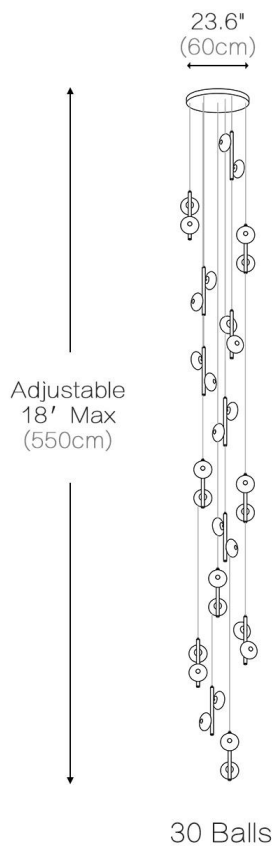

SPECIFICATION SHEET

Canopy Diameter	23.6in	Bulb Included	Yes	Voltage	110V/220V
Overall Height	18ft	Number of Bulb	30	Driver Required	Yes
Wire Length	16.7ft	Wattage Per Bulb	3W	Power Source	Hardwired
Canopy Material	Metal	Total Power	90W	Sloped Ceiling	No
Lampshade Material	Metal+Acrylic	Color Temperature	3000K	Assembly Required	Yes
Canopy Finish	Black	CRI(Ra)	>80CRI	Product Warranty	2 years
Light Source Type	LED Chips	Dimmable	Yes