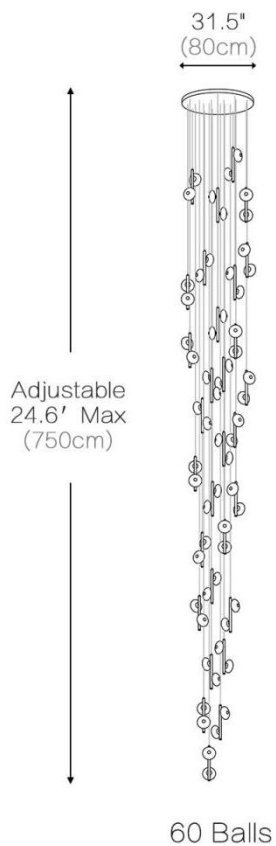

SPECIFICATION SHEET

Canopy Diameter	31.5in	Bulb Included	Yes	Voltage	110V/220V
Overall Height	18ft	Number of Bulb	60	Driver Required	Yes
Wire Length	23.3ft	Wattage Per Bulb	3W	Power Source	Hardwired
Canopy Material	Metal	Total Power	180W	Sloped Ceiling	No
Lampshade Material	Metal+Acrylic	Color Temperature	3000K	Assembly Required	Yes
Canopy Finish	Black	CRI(Ra)	>80CRI	Product Warranty	2 years
Light Source Type	LED Chips	Dimmable	Yes