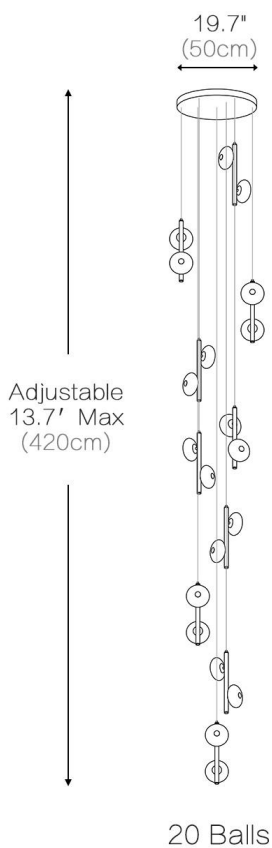

SPECIFICATION SHEET

Canopy Diameter	15.7in	Bulb Included	Yes	Voltage	110V/220V
Overall Height	78.7in	Number of Bulb	10	Driver Required	Yes
Wire Length	63 in	Wattage Per Bulb	3W	Power Source	Hardwired
Canopy Material	Metal	Total Power	30W	Sloped Ceiling	No
Lampshade Material	Metal+Acrylic	Color Temperature	3000K	Assembly Required	Yes
Canopy Finish	Black	CRI(Ra)	>80CRI	Product Warranty	2 years
Light Source Type	LED Chips	Dimmable	Yes		

SPECIFICATION SHEET

Canopy Diameter	19.7in	Bulb Included	Yes	Voltage	110V/220V
Overall Height	9.1ft	Number of Bulb	16	Driver Required	Yes
Wire Length	7.8ft	Wattage Per Bulb	3W	Power Source	Hardwired
Canopy Material	Metal	Total Power	48W	Sloped Ceiling	No
Lampshade Material	Metal+Acrylic	Color Temperature	3000K	Assembly Required	Yes
Canopy Finish	Black	CRI(Ra)	>80CRI	Product Warranty	2 years
Light Source Type	LED Chips	Dimmable	Yes		

SPECIFICATION SHEET

Canopy Diameter	19.7in	Bulb Included	Yes	Voltage	110V/220V
Overall Height	13.7ft	Number of Bulb	20	Driver Required	Yes
Wire Length	12.4ft	Wattage Per Bulb	3W	Power Source	Hardwired
Canopy Material	Metal	Total Power	60W	Sloped Ceiling	No
Lampshade Material	Metal+Acrylic	Color Temperature	3000K	Assembly Required	Yes
Canopy Finish	Black	CRI(Ra)	>80CRI	Product Warranty	2 years
Light Source Type	LED Chips	Dimmable	Yes		

SPECIFICATION SHEET

Canopy Diameter	23.6in	Bulb Included	Yes	Voltage	110V/220V
Overall Height	14.7ft	Number of Bulb	24	Driver Required	Yes
Wire Length	13.4ft	Wattage Per Bulb	3W	Power Source	Hardwired
Canopy Material	Metal	Total Power	72W	Sloped Ceiling	No
Lampshade Material	Metal+Acrylic	Color Temperature	3000K	Assembly Required	Yes
Canopy Finish	Black	CRI(Ra)	>80CRI	Product Warranty	2 years
Light Source Type	LED Chips	Dimmable	Yes		