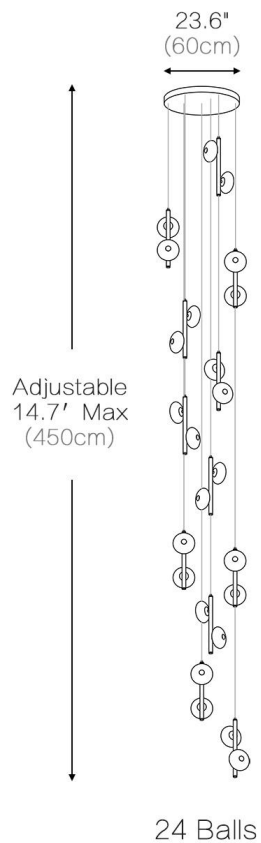

SPECIFICATION SHEET

Canopy Diameter	15.7in	Bulb Included	Yes	Voltage	110V/220V
Overall Height	78.7in	Number of Bulb	10	Driver Required	Yes
Wire Length	63 in	Wattage Per Bulb	3W	Power Source	Hardwired
Canopy Material	Metal	Total Power	30W	Sloped Ceiling	No
Lampshade Material	Metal+Acrylic	Color Temperature	3000K	Assembly Required	Yes
Canopy Finish	Black	CRI(Ra)	>80CRI	Product Warranty	2 years
Light Source Type	LED Chips	Dimmable	Yes		

SPECIFICATION SHEET

Canopy Diameter	19.7in	Bulb Included	Yes	Voltage	110V/220V
Overall Height	9.1ft	Number of Bulb	16	Driver Required	Yes
Wire Length	7.8ft	Wattage Per Bulb	3W	Power Source	Hardwired
Canopy Material	Metal	Total Power	48W	Sloped Ceiling	No
Lampshade Material	Metal+Acrylic	Color Temperature	3000K	Assembly Required	Yes
Canopy Finish	Black	CRI(Ra)	>80CRI	Product Warranty	2 years
Light Source Type	LED Chips	Dimmable	Yes		

SPECIFICATION SHEET

Canopy Diameter	19.7in	Bulb Included	Yes	Voltage	110V/220V
Overall Height	13.7ft	Number of Bulb	20	Driver Required	Yes
Wire Length	12.4ft	Wattage Per Bulb	3W	Power Source	Hardwired
Canopy Material	Metal	Total Power	60W	Sloped Ceiling	No
Lampshade Material	Metal+Acrylic	Color Temperature	3000K	Assembly Required	Yes
Canopy Finish	Black	CRI(Ra)	>80CRI	Product Warranty	2 years
Light Source Type	LED Chips	Dimmable	Yes		

SPECIFICATION SHEET

Canopy Diameter	23.6in	Bulb Included	Yes	Voltage	110V/220V
Overall Height	14.7ft	Number of Bulb	24	Driver Required	Yes
Wire Length	13.4ft	Wattage Per Bulb	3W	Power Source	Hardwired
Canopy Material	Metal	Total Power	72W	Sloped Ceiling	No
Lampshade Material	Metal+Acrylic	Color Temperature	3000K	Assembly Required	Yes
Canopy Finish	Black	CRI(Ra)	>80CRI	Product Warranty	2 years
Light Source Type	LED Chips	Dimmable	Yes		