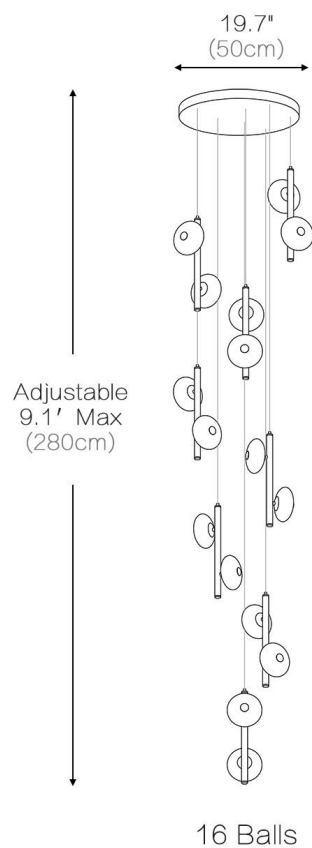

SPECIFICATION SHEET

Canopy Diameter	15.7in	Bulb Included	Yes	Voltage	110V/220V
Overall Height	78.7in	Number of Bulb	10	Driver Required	Yes
Wire Length	63 in	Wattage Per Bulb	3W	Power Source	Hardwired
Canopy Material	Metal	Total Power	30W	Sloped Ceiling	No
Lampshade Material	Metal+Acrylic	Color Temperature	3000K	Assembly Required	Yes
Canopy Finish	Black	CRI(Ra)	>80CRI	Product Warranty	2 years
Light Source Type	LED Chips	Dimmable	Yes		

SPECIFICATION SHEET

Canopy Diameter	19.7in	Bulb Included	Yes	Voltage	110V/220V
Overall Height	9.1ft	Number of Bulb	16	Driver Required	Yes
Wire Length	7.8ft	Wattage Per Bulb	3W	Power Source	Hardwired
Canopy Material	Metal	Total Power	48W	Sloped Ceiling	No
Lampshade Material	Metal+Acrylic	Color Temperature	3000K	Assembly Required	Yes
Canopy Finish	Black	CRI(Ra)	>80CRI	Product Warranty	2 years
Light Source Type	LED Chips	Dimmable	Yes		

SPECIFICATION SHEET

Canopy Diameter	19.7in	Bulb Included	Yes	Voltage	110V/220V
Overall Height	13.7ft	Number of Bulb	20	Driver Required	Yes
Wire Length	12.4ft	Wattage Per Bulb	3W	Power Source	Hardwired
Canopy Material	Metal	Total Power	60W	Sloped Ceiling	No
Lampshade Material	Metal+Acrylic	Color Temperature	3000K	Assembly Required	Yes
Canopy Finish	Black	CRI(Ra)	>80CRI	Product Warranty	2 years
Light Source Type	LED Chips	Dimmable	Yes		

SPECIFICATION SHEET

Canopy Diameter	23.6in	Bulb Included	Yes	Voltage	110V/220V
Overall Height	14.7ft	Number of Bulb	24	Driver Required	Yes
Wire Length	13.4ft	Wattage Per Bulb	3W	Power Source	Hardwired
Canopy Material	Metal	Total Power	72W	Sloped Ceiling	No
Lampshade Material	Metal+Acrylic	Color Temperature	3000K	Assembly Required	Yes
Canopy Finish	Black	CRI(Ra)	>80CRI	Product Warranty	2 years
Light Source Type	LED Chips	Dimmable	Yes		