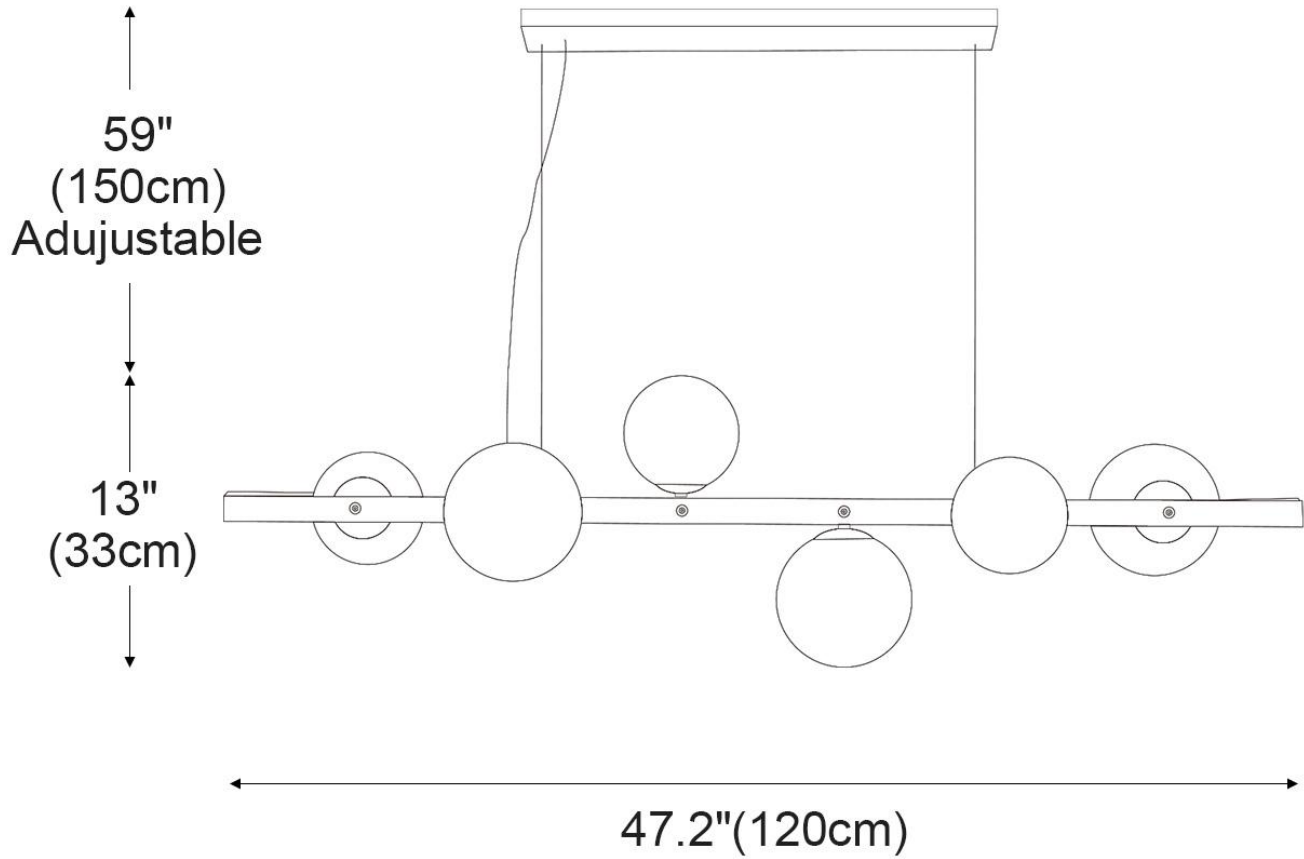

SPECIFICATION SHEET

| | |
|------------------|----------------------|
| SHADE COLOR | White |
| SHADE MATERIAL | Glass |
| PRIMARY MATERIAL | Brass |
| LIGHT SOURCE | G9 |
| NUMBER OF BULB | 6 |
| WATTAGE | 3W/PC |
| DIMMABLE | Yes |
| DIMENSIONS | 47.2"L x 13"W x 13"H |