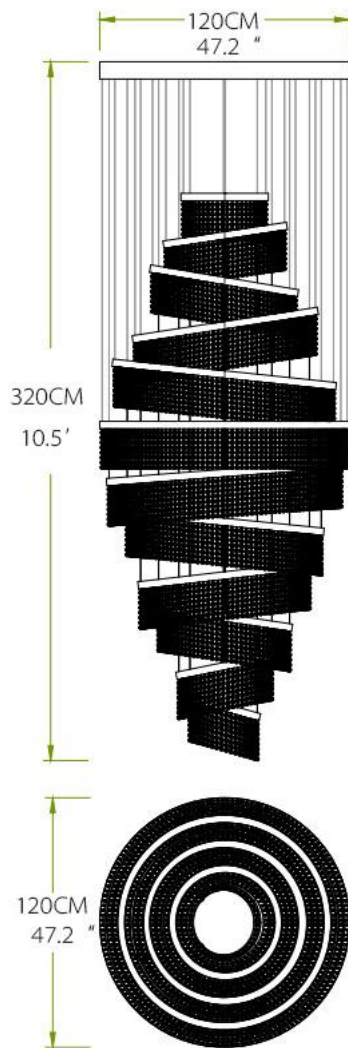

Specification Sheet-12Rings

Description:

Beyond working as a main source of lighting, this stunning circle crystal Ceiling Fixture will add plenty of decorative details to any space. Mainly crafted from sparkling crystals, the sleek crystals hang down like raindrops, combining mechanics and lighting through the light to refract the magnificent colors. The canopy is made of chrome stainless steel, Crystal Bead Curtain with a sparkling lighting effect.

Custom configurations of the chandelier are available on request.

Canopy Size	D120CM*H4CM
Circle Diameter	50*2+60*2+70*2+80*2+90*2+110*1+120*1
Circle Height	20CM
Primary Material	Stainless Steel
Finish	Silver/Gold
Canopy Style	Circle
Canopy Material	Stainless Steel
Pendant Material	K9 crystal
Pendant Color	Transparent
Bulb Base	Led Chips
Wattage Per Bulb	10W/M
Voltage	85-265V
Color Temperature	3000K
Dimmable	Yes
Power Source	Hardwired
Assembly Required	Yes
Canopy Style	Circle
Body Color	Silver/Gold