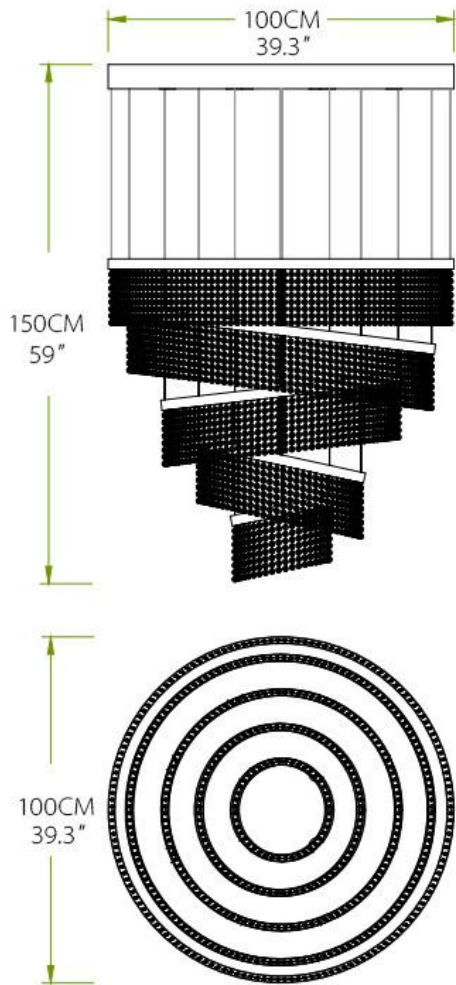

Specification Sheet-5 Rings

Description:

Beyond working as a main source of lighting, this stunning circle crystal Ceiling Fixture will add plenty of decorative details to any space.

Mainly crafted from sparkling crystals, the sleek crystals hang down like raindrops, combining mechanics and lighting through the light to refract the magnificent colors.

The canopy is made of chrome stainless steel, Crystal Bead Curtain with a sparkling lighting effect.

Custom configurations of the chandelier are available on request.

Canopy Size	D100CM*H4CM
Circle Diameter	30+50+70+90+100CM
Circle Height	20CM
Primary Material	Stainless Steel
Finish	Silver/Gold
Canopy Style	Circle
Canopy Material	Stainless Steel
Pendant Material	K9 crystal
Pendant Color	Transparent
Bulb Base	Led Chips
Wattage Per Bulb	10W/M
Voltage	85-265V
Color Temperature	3000K
Dimmable	Yes
Power Source	Hardwired
Assembly Required	Yes
Canopy Style	Circle
Body Color	Silver/Gold