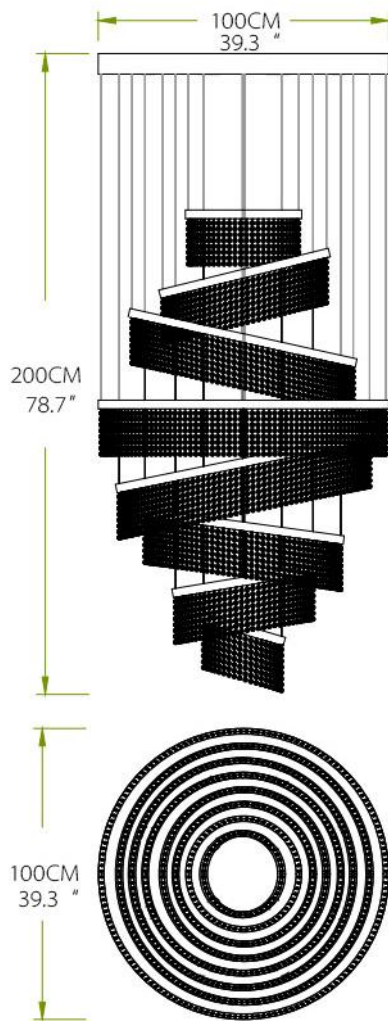

Specification Sheet-8Rings

Description:

Beyond working as a main source of lighting, this stunning circle crystal Ceiling Fixture will add plenty of decorative details to any space. Mainly crafted from sparkling crystals, the sleek crystals hang down like raindrops, combining mechanics and lighting through the light to refract the magnificent colors. The canopy is made of chrome stainless steel, Crystal Bead Curtain with a sparkling lighting effect.

Custom configurations of the chandelier are available on request.

Canopy Size	D100CM*H4CM
Circle Diameter	30+40+50+60+70+80+90+100
Circle Height	20CM
Primary Material	Stainless Steel
Finish	Silver/Gold
Canopy Style	Circle
Canopy Material	Stainless Steel
Pendant Material	K9 crystal
Pendant Color	Transparent
Bulb Base	Led Chips
Wattage Per Bulb	10W/M
Voltage	85-265V
Color Temperature	3000K
Dimmable	Yes
Power Source	Hardwired
Assembly Required	Yes
Canopy Style	Circle
Body Color	Silver/Gold