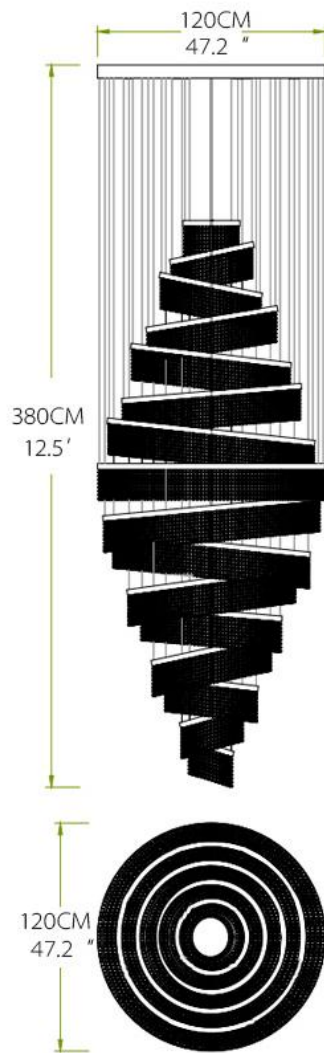

Specification Sheet-16Rings

Description:

Beyond working as a main source of lighting, this stunning circle crystal Ceiling Fixture will add plenty of decorative details to any space. Mainly crafted from sparkling crystals, the sleek crystals hang down like raindrops, combining mechanics and lighting through the light to refract the magnificent colors. The canopy is made of chrome stainless steel, Crystal Bead Curtain with a sparkling lighting effect.

Custom configurations of the chandelier are available on request.

Canopy Size	D120CM*H4CM
Circle Diameter	50*2+60*2+70*2+80*2+90*2+110*1+120*1
Circle Height	20CM
Primary Material	Stainless Steel
Finish	Silver/Gold
Canopy Style	Circle
Canopy Material	Stainless Steel
Pendant Material	K9 crystal
Pendant Color	Transparent
Bulb Base	Led Chips
Wattage Per Bulb	10W/M
Voltage	85-265V
Color Temperature	3000K
Dimmable	Yes
Power Source	Hardwired
Assembly Required	Yes
Canopy Style	Circle
Body Color	Silver/Gold