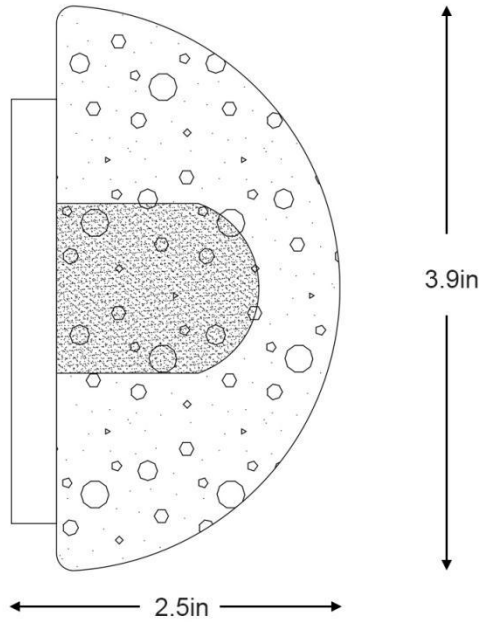

SPECIFICATION SHEET

Shade Color	Transparent
Shade Material	Glass
Base Material	Aluminum
Base Finish	Silver
Light Source	G4
Power	3W/PC
Dimmable	No
Dimension	3.9"W x 2.5"D

Technical Information

Luminous Flux	260LMS
Color Temperature	3000K
Color Rendering	80 CRI