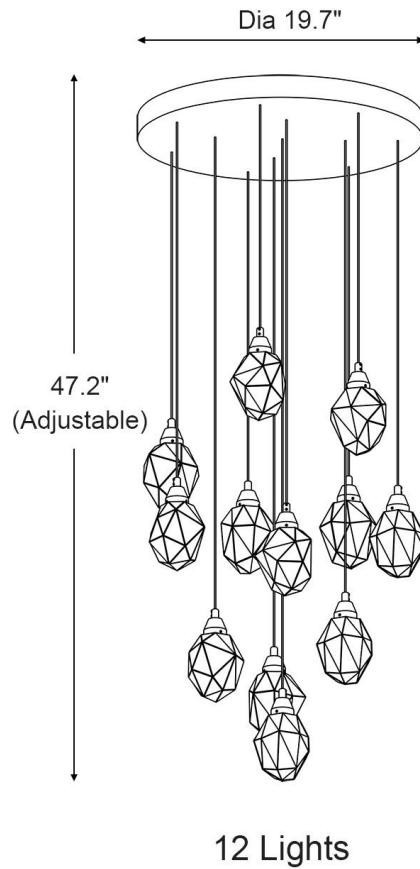

SPECIFICATION SHEET

Canopy Diameter	13.7in	Bulb Included	Yes	Voltage	110V/220V
Overall Height	39.3in	Number of Bulb	6	Driver Required	Yes
Wire Length	35.4 in	Wattage Per Bulb	3W	Power Source	Hardwired
Canopy Material	Brass	Total Power	18W	Sloped Ceiling	No
Lampshade Material	Brass+Crystal	Color Temperature	3000K	Assembly Required	Yes
Canopy Finish	Brass	CRI(Ra)	>90CRI	Product Warranty	2 years
Light Source Type	LED Strip	Dimmable	Yes		

SPECIFICATION SHEET

Canopy Diameter	15.7in	Bulb Included	Yes	Voltage	110V/220V
Overall Height	39.3in	Number of Bulb	9	Driver Required	Yes
Wire Length	35.4 in	Wattage Per Bulb	3W	Power Source	Hardwired
Canopy Material	Brass	Total Power	27W	Sloped Ceiling	No
Lampshade Material	Brass+Crystal	Color Temperature	3000K	Assembly Required	Yes
Canopy Finish	Brass	CRI(Ra)	>90CRI	Product Warranty	2 years
Light Source Type	LED Strip	Dimmable	Yes		

SPECIFICATION SHEET

10 Lights (Rectangular)

Canopy Size	L31.5in * W3.9in	Bulb Included	Yes	Voltage	110V/220V
Overall Height	39.3in	Number of Bulb	10	Driver Required	Yes
Wire Length	35.4 in	Wattage Per Bulb	3W	Power Source	Hardwired
Canopy Material	Brass	Total Power	30W	Sloped Ceiling	No
Lampshade Material	Brass+Crystal	Color Temperature	3000K	Assembly Required	Yes
Canopy Finish	Brass	CRI(Ra)	>90CRI	Product Warranty	2 years
Light Source Type	LED Strip	Dimmable	Yes		

SPECIFICATION SHEET

Canopy Diameter	19.7in	Bulb Included	Yes	Voltage	110V/220V
Overall Height	47.2in	Number of Bulb	12	Driver Required	Yes
Wire Length	43.3 in	Wattage Per Bulb	3W	Power Source	Hardwired
Canopy Material	Brass	Total Power	36W	Sloped Ceiling	No
Lampshade Material	Brass+Crystal	Color Temperature	3000K	Assembly Required	Yes
Canopy Finish	Brass	CRI(Ra)	>90CRI	Product Warranty	2 years
Light Source Type	LED Strip	Dimmable	Yes		