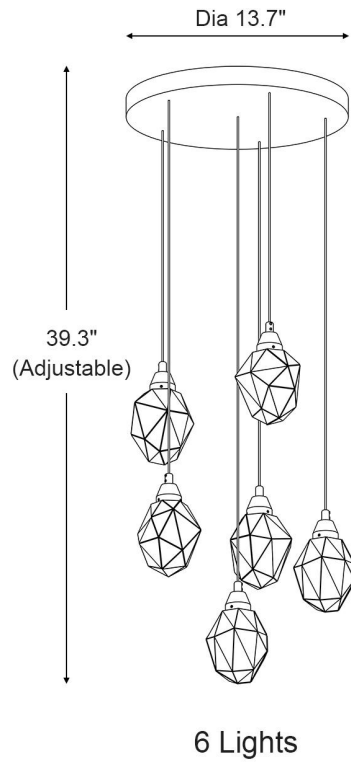

SPECIFICATION SHEET

Canopy Diameter	13.7in	Bulb Included	Yes	Voltage	110V/220V
Overall Height	39.3in	Number of Bulb	6	Driver Required	Yes
Wire Length	35.4 in	Wattage Per Bulb	3W	Power Source	Hardwired
Canopy Material	Brass	Total Power	18W	Sloped Ceiling	No
Lampshade Material	Brass+Crystal	Color Temperature	3000K	Assembly Required	Yes
Canopy Finish	Brass	CRI(Ra)	>90CRI	Product Warranty	2 years
Light Source Type	LED Strip	Dimmable	Yes		

SPECIFICATION SHEET

Canopy Diameter	15.7in	Bulb Included	Yes	Voltage	110V/220V
Overall Height	39.3in	Number of Bulb	9	Driver Required	Yes
Wire Length	35.4 in	Wattage Per Bulb	3W	Power Source	Hardwired
Canopy Material	Brass	Total Power	27W	Sloped Ceiling	No
Lampshade Material	Brass+Crystal	Color Temperature	3000K	Assembly Required	Yes
Canopy Finish	Brass	CRI(Ra)	>90CRI	Product Warranty	2 years
Light Source Type	LED Strip	Dimmable	Yes		

SPECIFICATION SHEET

10 Lights (Rectangular)

Canopy Size	L31.5in * W3.9in	Bulb Included	Yes	Voltage	110V/220V
Overall Height	39.3in	Number of Bulb	10	Driver Required	Yes
Wire Length	35.4 in	Wattage Per Bulb	3W	Power Source	Hardwired
Canopy Material	Brass	Total Power	30W	Sloped Ceiling	No
Lampshade Material	Brass+Crystal	Color Temperature	3000K	Assembly Required	Yes
Canopy Finish	Brass	CRI(Ra)	>90CRI	Product Warranty	2 years
Light Source Type	LED Strip	Dimmable	Yes		

SPECIFICATION SHEET

Canopy Diameter	19.7in	Bulb Included	Yes	Voltage	110V/220V
Overall Height	47.2in	Number of Bulb	12	Driver Required	Yes
Wire Length	43.3 in	Wattage Per Bulb	3W	Power Source	Hardwired
Canopy Material	Brass	Total Power	36W	Sloped Ceiling	No
Lampshade Material	Brass+Crystal	Color Temperature	3000K	Assembly Required	Yes
Canopy Finish	Brass	CRI(Ra)	>90CRI	Product Warranty	2 years
Light Source Type	LED Strip	Dimmable	Yes		