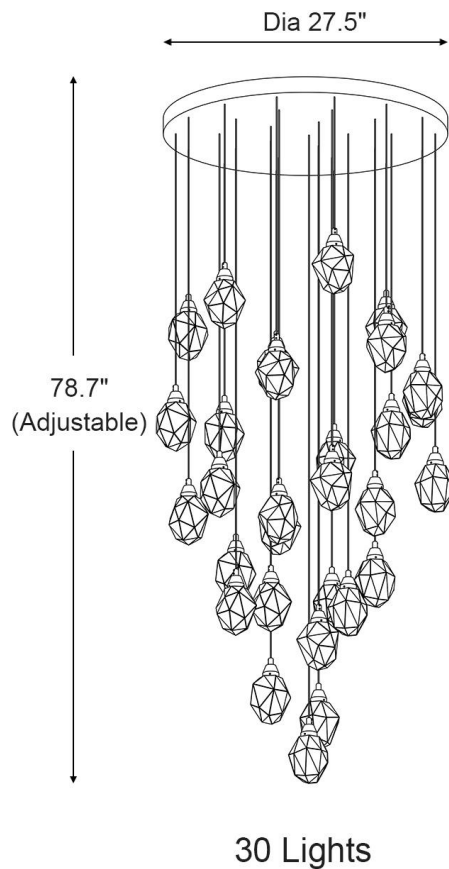

SPECIFICATION SHEET

Canopy Diameter	27.5in	Bulb Included	Yes	Voltage	110V/220V
Overall Height	78.7in	Number of Bulb	30	Driver Required	Yes
Wire Length	74.8 in	Wattage Per Bulb	3W	Power Source	Hardwired
Canopy Material	Brass	Total Power	90W	Sloped Ceiling	No
Lampshade Material	Brass+Crystal	Color Temperature	3000K	Assembly Required	Yes
Canopy Finish	Brass	CRI(Ra)	>90CRI	Product Warranty	2 years
Light Source Type	LED Strip	Dimmable	Yes