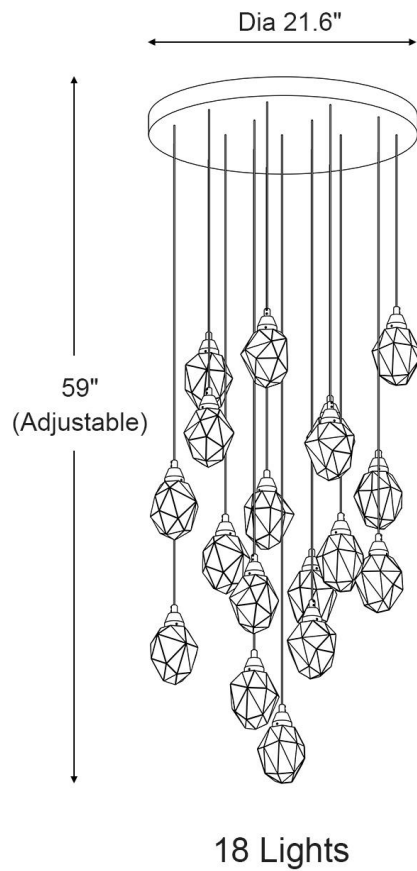

SPECIFICATION SHEET

Canopy Diameter	21.6in	Bulb Included	Yes	Voltage	110V/220V
Overall Height	59in	Number of Bulb	18	Driver Required	Yes
Wire Length	55 in	Wattage Per Bulb	3W	Power Source	Hardwired
Canopy Material	Brass	Total Power	54W	Sloped Ceiling	No
Lampshade Material	Brass+Crystal	Color Temperature	3000K	Assembly Required	Yes
Canopy Finish	Brass	CRI(Ra)	>90CRI	Product Warranty	2 years
Light Source Type	LED Strip	Dimmable	Yes