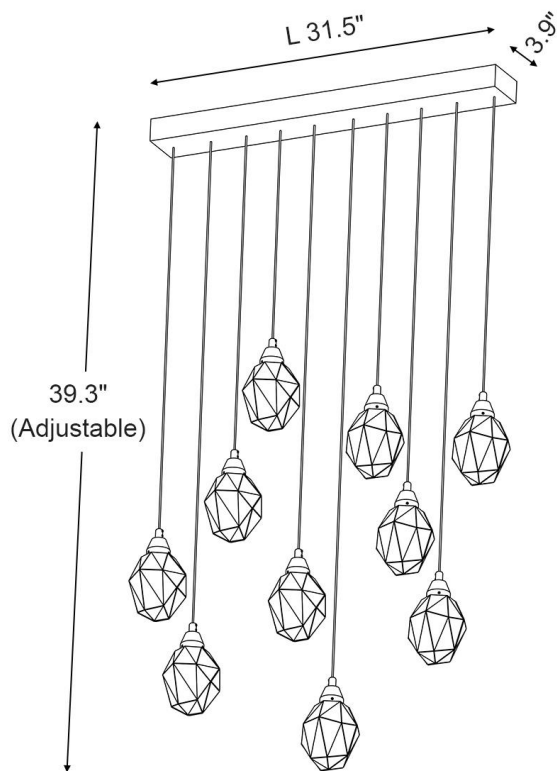

SPECIFICATION SHEET

Canopy Diameter	13.7in	Bulb Included	Yes	Voltage	110V/220V
Overall Height	39.3in	Number of Bulb	6	Driver Required	Yes
Wire Length	35.4 in	Wattage Per Bulb	3W	Power Source	Hardwired
Canopy Material	Brass	Total Power	18W	Sloped Ceiling	No
Lampshade Material	Brass+Crystal	Color Temperature	3000K	Assembly Required	Yes
Canopy Finish	Brass	CRI(Ra)	>90CRI	Product Warranty	2 years
Light Source Type	LED Strip	Dimmable	Yes		

SPECIFICATION SHEET

Canopy Diameter	15.7in	Bulb Included	Yes	Voltage	110V/220V
Overall Height	39.3in	Number of Bulb	9	Driver Required	Yes
Wire Length	35.4 in	Wattage Per Bulb	3W	Power Source	Hardwired
Canopy Material	Brass	Total Power	27W	Sloped Ceiling	No
Lampshade Material	Brass+Crystal	Color Temperature	3000K	Assembly Required	Yes
Canopy Finish	Brass	CRI(Ra)	>90CRI	Product Warranty	2 years
Light Source Type	LED Strip	Dimmable	Yes		

SPECIFICATION SHEET

10 Lights (Rectangular)

Canopy Size	L31.5in * W3.9in	Bulb Included	Yes	Voltage	110V/220V
Overall Height	39.3in	Number of Bulb	10	Driver Required	Yes
Wire Length	35.4 in	Wattage Per Bulb	3W	Power Source	Hardwired
Canopy Material	Brass	Total Power	30W	Sloped Ceiling	No
Lampshade Material	Brass+Crystal	Color Temperature	3000K	Assembly Required	Yes
Canopy Finish	Brass	CRI(Ra)	>90CRI	Product Warranty	2 years
Light Source Type	LED Strip	Dimmable	Yes		

SPECIFICATION SHEET

Canopy Diameter	19.7in	Bulb Included	Yes	Voltage	110V/220V
Overall Height	47.2in	Number of Bulb	12	Driver Required	Yes
Wire Length	43.3 in	Wattage Per Bulb	3W	Power Source	Hardwired
Canopy Material	Brass	Total Power	36W	Sloped Ceiling	No
Lampshade Material	Brass+Crystal	Color Temperature	3000K	Assembly Required	Yes
Canopy Finish	Brass	CRI(Ra)	>90CRI	Product Warranty	2 years
Light Source Type	LED Strip	Dimmable	Yes		