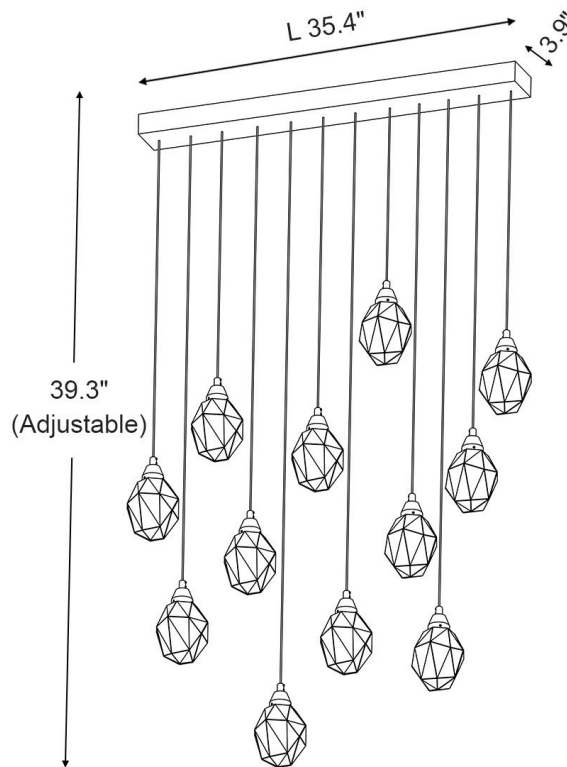

SPECIFICATION SHEET

12 Lights (Rectangular)

Canopy Size	L35.4in * W3.9in	Bulb Included	Yes	Voltage	110V/220V
Overall Height	39.3in	Number of Bulb	12	Driver Required	Yes
Wire Length	35.4 in	Wattage Per Bulb	3W	Power Source	Hardwired
Canopy Material	Brass	Total Power	36W	Sloped Ceiling	No
Lampshade Material	Brass+Crystal	Color Temperature	3000K	Assembly Required	Yes
Canopy Finish	Brass	CRI(Ra)	>90CRI	Product Warranty	2 years
Light Source Type	LED Strip	Dimmable	Yes