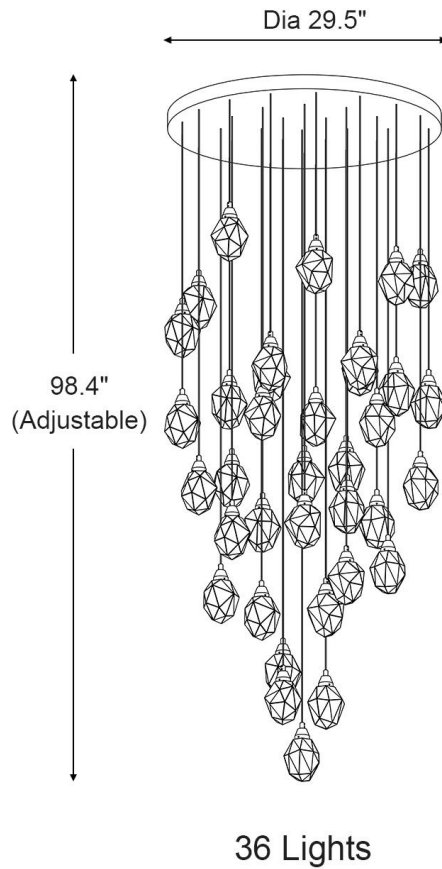

SPECIFICATION SHEET

Canopy Diameter	29.5in	Bulb Included	Yes	Voltage	110V/220V
Overall Height	98.4in	Number of Bulb	36	Driver Required	Yes
Wire Length	94.5 in	Wattage Per Bulb	3W	Power Source	Hardwired
Canopy Material	Brass	Total Power	108W	Sloped Ceiling	No
Lampshade Material	Brass+Crystal	Color Temperature	3000K	Assembly Required	Yes
Canopy Finish	Brass	CRI(Ra)	>90CRI	Product Warranty	2 years
Light Source Type	LED Strip	Dimmable	Yes