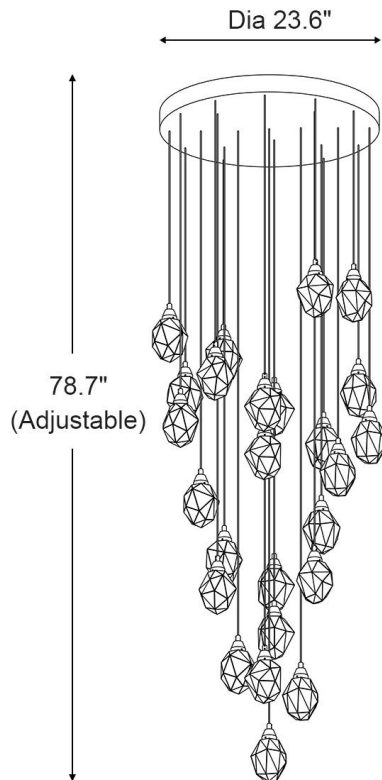

SPECIFICATION SHEET

24 Lights

Canopy Diameter	23.6in	Bulb Included	Yes	Voltage	110V/220V
Overall Height	78.7in	Number of Bulb	24	Driver Required	Yes
Wire Length	74.8 in	Wattage Per Bulb	3W	Power Source	Hardwired
Canopy Material	Brass	Total Power	72W	Sloped Ceiling	No
Lampshade Material	Brass+Crystal	Color Temperature	3000K	Assembly Required	Yes
Canopy Finish	Brass	CRI(Ra)	>90CRI	Product Warranty	2 years
Light Source Type	LED Strip	Dimmable	Yes