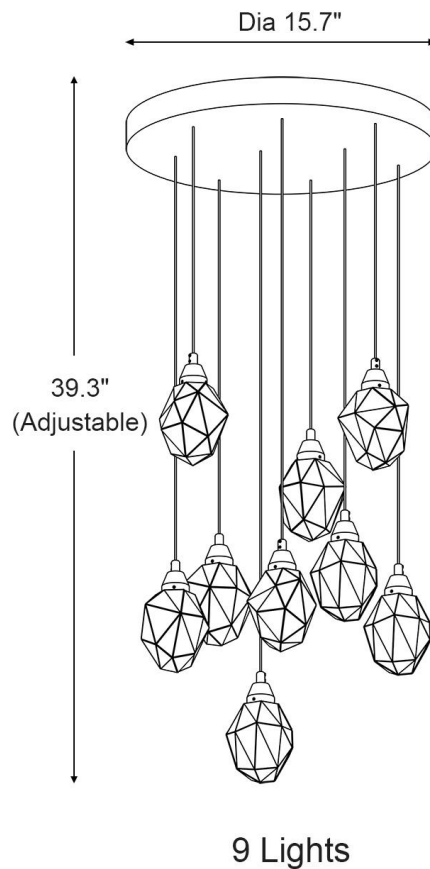

SPECIFICATION SHEET

Canopy Diameter	13.7in	Bulb Included	Yes	Voltage	110V/220V
Overall Height	39.3in	Number of Bulb	6	Driver Required	Yes
Wire Length	35.4 in	Wattage Per Bulb	3W	Power Source	Hardwired
Canopy Material	Brass	Total Power	18W	Sloped Ceiling	No
Lampshade Material	Brass+Crystal	Color Temperature	3000K	Assembly Required	Yes
Canopy Finish	Brass	CRI(Ra)	>90CRI	Product Warranty	2 years
Light Source Type	LED Strip	Dimmable	Yes		

SPECIFICATION SHEET

Canopy Diameter	15.7in	Bulb Included	Yes	Voltage	110V/220V
Overall Height	39.3in	Number of Bulb	9	Driver Required	Yes
Wire Length	35.4 in	Wattage Per Bulb	3W	Power Source	Hardwired
Canopy Material	Brass	Total Power	27W	Sloped Ceiling	No
Lampshade Material	Brass+Crystal	Color Temperature	3000K	Assembly Required	Yes
Canopy Finish	Brass	CRI(Ra)	>90CRI	Product Warranty	2 years
Light Source Type	LED Strip	Dimmable	Yes		

SPECIFICATION SHEET

10 Lights (Rectangular)

Canopy Size	L31.5in * W3.9in	Bulb Included	Yes	Voltage	110V/220V
Overall Height	39.3in	Number of Bulb	10	Driver Required	Yes
Wire Length	35.4 in	Wattage Per Bulb	3W	Power Source	Hardwired
Canopy Material	Brass	Total Power	30W	Sloped Ceiling	No
Lampshade Material	Brass+Crystal	Color Temperature	3000K	Assembly Required	Yes
Canopy Finish	Brass	CRI(Ra)	>90CRI	Product Warranty	2 years
Light Source Type	LED Strip	Dimmable	Yes		

SPECIFICATION SHEET

Canopy Diameter	19.7in	Bulb Included	Yes	Voltage	110V/220V
Overall Height	47.2in	Number of Bulb	12	Driver Required	Yes
Wire Length	43.3 in	Wattage Per Bulb	3W	Power Source	Hardwired
Canopy Material	Brass	Total Power	36W	Sloped Ceiling	No
Lampshade Material	Brass+Crystal	Color Temperature	3000K	Assembly Required	Yes
Canopy Finish	Brass	CRI(Ra)	>90CRI	Product Warranty	2 years
Light Source Type	LED Strip	Dimmable	Yes		