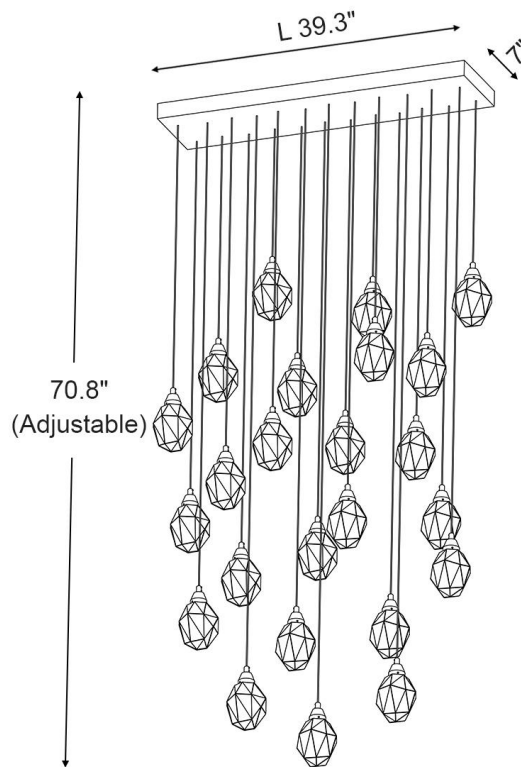

SPECIFICATION SHEET

24 Lights (Rectangular)

Canopy Size	L39.3in * W7in	Bulb Included	Yes	Voltage	110V/220V
Overall Height	70.8in	Number of Bulb	24	Driver Required	Yes
Wire Length	67 in	Wattage Per Bulb	3W	Power Source	Hardwired
Canopy Material	Brass	Total Power	72W	Sloped Ceiling	No
Lampshade Material	Brass+Crystal	Color Temperature	3000K	Assembly Required	Yes
Canopy Finish	Brass	CRI(Ra)	>90CRI	Product Warranty	2 years
Light Source Type	LED Strip	Dimmable	Yes