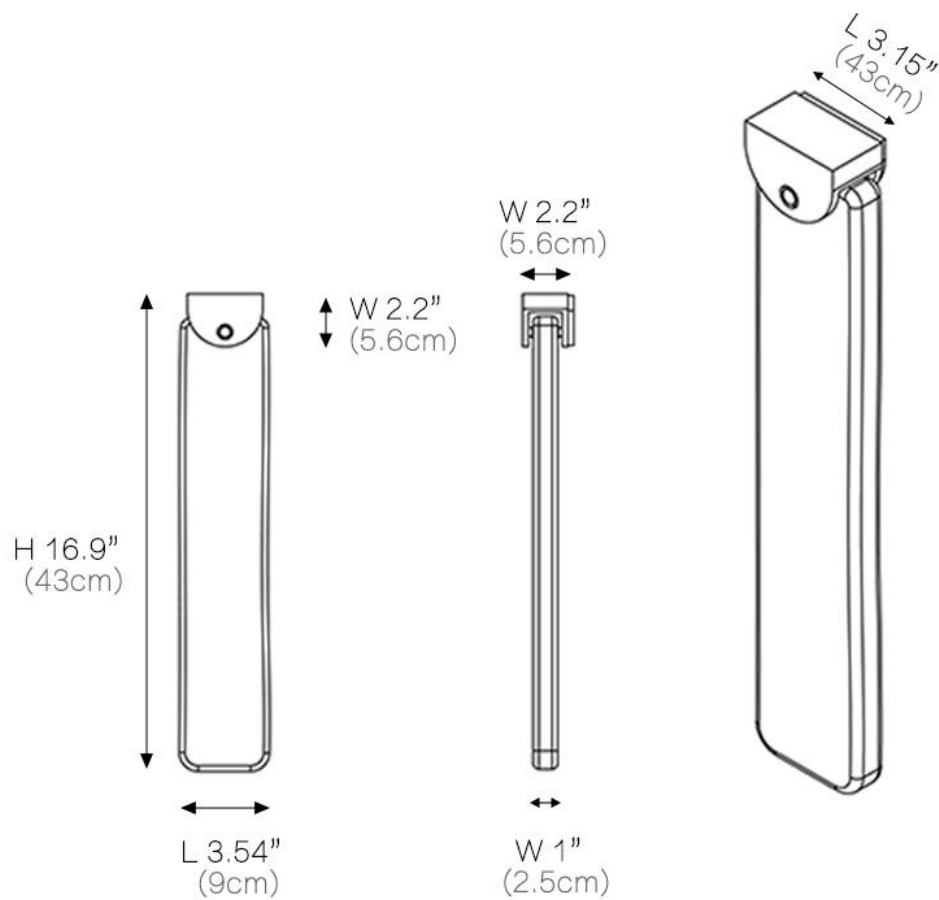

Glass Globe Cloud Balloon Chandelier

The lamp embodies sculptural light art. Dramatic elongated effervescence suspended within a solid glass sculptural form. Breathtaking in its unique and organic beauty. Wall and ceiling jewellery enchanting any space.

This lamp has two sizes of wall lamp chandelier, each size has six colors, you can freely choose according to your needs

SPECIFICATION SHEET

Lamp body length	3.54in	Finish	Black/silver/Bronze/Brown	CRI(Ra)	>80CRI
Lamp body width	2.2in	Light Source Type	LED Chip	Dimmable	Yes
Lamp body Height	16.9in	Bulb Included	Yes	Voltage	110V/220V
Cable height	95.6in	Light Power	20W	Driver Required	No
Canopy Material	Metal	Color Temperature	3000K	Sloped Ceiling	Not Compatible
Lampshade Material	Glass	Assembly Required	Yes	Product Warranty	2 years