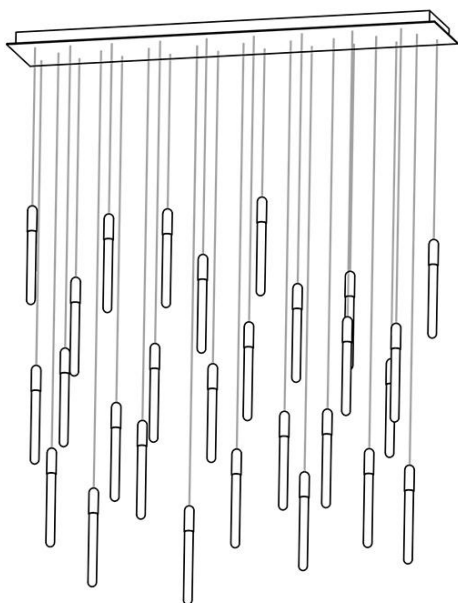

SPECIFICATION SHEET

10PCS

SHADE COLOR	Milky White
SHADE MATERIAL	Aluminum+Acrylic
CANOPY MATERIAL	Stainless Steel
CANOPY FINISH	Gold
LIGHT SOURCE	G4
WATTAGE	2W/PC
DIMMER	Low Voltage Electronic
DIMENSIONS	59.1"L x 11.8"W x 78.7"H

SPECIFICATION SHEET

20PCS (Rectangular)

SHADE COLOR	Milky White	Technical Information+	LUMINOUS FLUX	4000LMS
SHADE MATERIAL	Aluminum+Acrylic		LUMENS/ WATT	100LM
CANOPY MATERIAL	Stainless Steel		CT	3000K
CANOPY FINISH	Gold		CR	80 CRI
LIGHT SOURCE	G4			
WATTAGE	2W/PC			
DIMMER	Low Voltage Electronic			
DIMENSIONS	47.2"L x 11.8"W x 78.7"H			

SPECIFICATION SHEET

22PCS (Square)

SHADE COLOR	Milky White
SHADE MATERIAL	Aluminum+Acrylic
CANOPY MATERIAL	Stainless Steel
CANOPY FINISH	Gold
LIGHT SOURCE	G4
WATTAGE	2W/PC
DIMMER	Low Voltage Electronic
DIMENSIONS	31.5"L x 31.5"W x 78.7"H

Technical Information+	
LUMINOUS FLUX	4400LMS
LUMENS/ WATT	100LM
CT	3000K
CR	80 CRI

SPECIFICATION SHEET

30PCS (Rectangular)

SHADE COLOR	Milky White
SHADE MATERIAL	Aluminum+Acrylic
CANOPY MATERIAL	Stainless Steel
CANOPY FINISH	Gold
LIGHT SOURCE	G4
WATTAGE	2W/PC
DIMMER	Low Voltage Electronic
DIMENSIONS	59.1"L x 11.8"W x 78.7"H