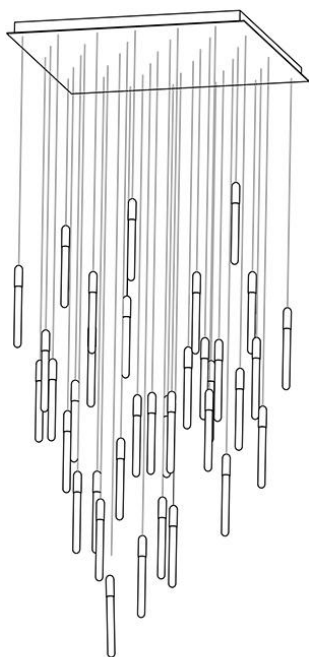

SPECIFICATION SHEET

20PCS (Rectangular)

SHADE COLOR	Milky White	Technical Information+	LUMINOUS FLUX	4000LMS
SHADE MATERIAL	Aluminum+Acrylic		LUMENS/ WATT	100LM
CANOPY MATERIAL	Stainless Steel		CT	3000K
CANOPY FINISH	Gold		CR	80 CRI
LIGHT SOURCE	G4			
WATTAGE	2W/PC			
DIMMER	Low Voltage Electronic			
DIMENSIONS	47.2"L x 11.8"W x 78.7"H			

SPECIFICATION SHEET

22PCS (Square)

SHADE COLOR	Milky White
SHADE MATERIAL	Aluminum+Acrylic
CANOPY MATERIAL	Stainless Steel
CANOPY FINISH	Gold
LIGHT SOURCE	G4
WATTAGE	2W/PC
DIMMER	Low Voltage Electronic
DIMENSIONS	31.5"L x 31.5"W x 78.7"H

Technical Information+	
LUMINOUS FLUX	4400LMS
LUMENS/ WATT	100LM
CT	3000K
CR	80 CRI

SPECIFICATION SHEET

30PCS (Rectangular)

SHADE COLOR	Milky White
SHADE MATERIAL	Aluminum+Acrylic
CANOPY MATERIAL	Stainless Steel
CANOPY FINISH	Gold
LIGHT SOURCE	G4
WATTAGE	2W/PC
DIMMER	Low Voltage Electronic
DIMENSIONS	59.1"L x 11.8"W x 78.7"H

Technical Information+

LUMINOUS FLUX	6000LMS
LUMENS/ WATT	100LM
CT	3000K
CR	80 CRI

SPECIFICATION SHEET

36PCS (Square)

SHADE COLOR	Milky White
SHADE MATERIAL	Aluminum+Acrylic
CANOPY MATERIAL	Stainless Steel
CANOPY FINISH	Gold
LIGHT SOURCE	G4
WATTAGE	2W/PC
DIMMER	Low Voltage Electronic
DIMENSIONS	39.4"L x 39.4"W x 98.4"H