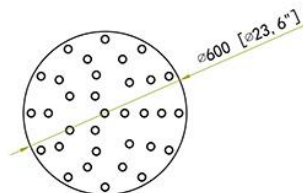

SPECIFICATION SHEET

Technical Information

LUMINOUS FLUX	2200LMS
LUMENS/ WATT	100LM
CT	3000K
CR	80 CRI

SHADE COLOR	Milky White
SHADE MATERIAL	Aluminum+Acrylic
CANOPY MATERIAL	Stainless Steel
CANOPY FINISH	Gold
LIGHT SOURCE	G4
WATTAGE	2W/PC
DIMMER	Low Voltage Electronic
DIMENSIONS	11.8"Dia x 78.7"H

11PCS

SPECIFICATION SHEET

Technical Information

LUMINOUS FLUX	4200LMS
LUMENS/ WATT	100LM
CT	3000K
CR	80 CRI

SHADE COLOR	Milky White
SHADE MATERIAL	Aluminum+Acrylic
CANOPY MATERIAL	Stainless Steel
CANOPY FINISH	Gold
LIGHT SOURCE	G4
WATTAGE	2W/PC
DIMMER	Low Voltage Electronic
DIMENSIONS	15.7" Dia x 9.84'H

SPECIFICATION SHEET

33PCS

Technical Information

LUMINOUS FLUX	6600LMS
LUMENS/ WATT	100LM
CT	3000K
CR	80 CRI

SHADE COLOR	Milky White
SHADE MATERIAL	Aluminum+Acrylic
CANOPY MATERIAL	Stainless Steel
CANOPY FINISH	Gold
LIGHT SOURCE	G4
WATTAGE	2W/PC
DIMMER	Low Voltage Electronic
DIMENSIONS	23.6" Dia x 11.48'H

SPECIFICATION SHEET

55PCS

Technical Information

LUMINOUS FLUX	11000LMS
LUMENS/ WATT	100LM
CT	3000K
CR	80 CRI

SHADE COLOR	Milky White
SHADE MATERIAL	Aluminum+Acrylic
CANOPY MATERIAL	Stainless Steel
CANOPY FINISH	Gold
LIGHT SOURCE	G4
WATTAGE	2W/PC
DIMMER	Low Voltage Electronic
DIMENSIONS	31.5\"Dia x 14.7\"H