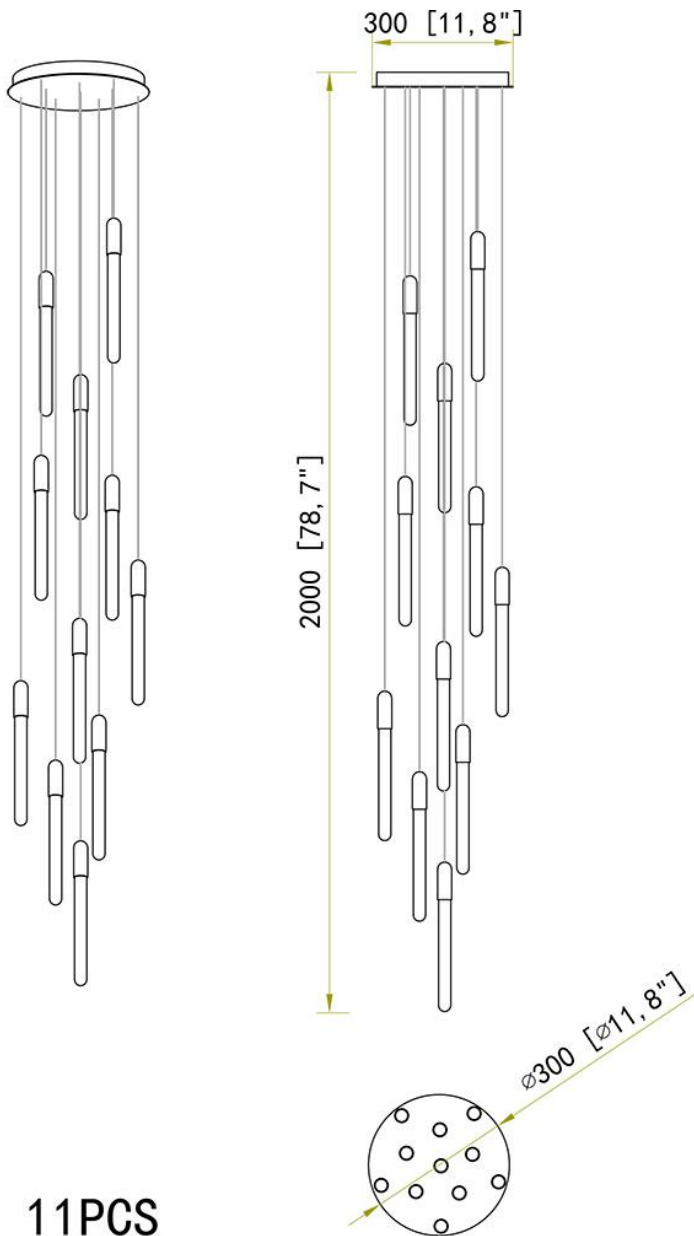

SPECIFICATION SHEET

Technical Information

LUMINOUS FLUX	2200LMS
LUMENS/ WATT	100LM
CT	3000K
CR	80 CRI

SHADE COLOR	Milky White
SHADE MATERIAL	Aluminum+Acrylic
CANOPY MATERIAL	Stainless Steel
CANOPY FINISH	Gold
LIGHT SOURCE	G4
WATTAGE	2W/PC
DIMMER	Low Voltage Electronic
DIMENSIONS	11.8"Dia x 78.7"H

11PCS

SPECIFICATION SHEET

Technical Information

LUMINOUS FLUX	4200LMS
LUMENS/ WATT	100LM
CT	3000K
CR	80 CRI

SHADE COLOR	Milky White
SHADE MATERIAL	Aluminum+Acrylic
CANOPY MATERIAL	Stainless Steel
CANOPY FINISH	Gold
LIGHT SOURCE	G4
WATTAGE	2W/PC
DIMMER	Low Voltage Electronic
DIMENSIONS	15.7" Dia x 9.84'H

SPECIFICATION SHEET

33PCS

Technical Information

LUMINOUS FLUX	6600LMS
LUMENS/ WATT	100LM
CT	3000K
CR	80 CRI

SHADE COLOR	Milky White
SHADE MATERIAL	Aluminum+Acrylic
CANOPY MATERIAL	Stainless Steel
CANOPY FINISH	Gold
LIGHT SOURCE	G4
WATTAGE	2W/PC
DIMMER	Low Voltage Electronic
DIMENSIONS	23.6" Dia x 11.48'H

SPECIFICATION SHEET

10PCS

SHADE COLOR	Milky White
SHADE MATERIAL	Aluminum+Acrylic
CANOPY MATERIAL	Stainless Steel
CANOPY FINISH	Gold
LIGHT SOURCE	G4
WATTAGE	2W/PC
DIMMER	Low Voltage Electronic
DIMENSIONS	59.1"L x 11.8"W x 78.7"H