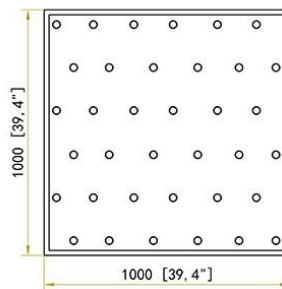

SPECIFICATION SHEET

20PCS (Rectangular)

SHADE COLOR	Milky White	Technical Information+	LUMINOUS FLUX	4000LMS
SHADE MATERIAL	Aluminum+Acrylic		LUMENS/ WATT	100LM
CANOPY MATERIAL	Stainless Steel		CT	3000K
CANOPY FINISH	Gold		CR	80 CRI
LIGHT SOURCE	G4			
WATTAGE	2W/PC			
DIMMER	Low Voltage Electronic			
DIMENSIONS	47.2"L x 11.8"W x 78.7"H			

Technical Information+	
LUMINOUS FLUX	4400LMS
LUMENS/ WATT	100LM
CT	3000K
CR	80 CRI

SPECIFICATION SHEET

30PCS (Rectangular)

SHADE COLOR	Milky White
SHADE MATERIAL	Aluminum+Acrylic
CANOPY MATERIAL	Stainless Steel
CANOPY FINISH	Gold
LIGHT SOURCE	G4
WATTAGE	2W/PC
DIMMER	Low Voltage Electronic
DIMENSIONS	59.1"L x 11.8"W x 78.7"H

Technical Information+

LUMINOUS FLUX	6000LMS
LUMENS/ WATT	100LM
CT	3000K
CR	80 CRI

SPECIFICATION SHEET

36PCS (Square)

SHADE COLOR	Milky White
SHADE MATERIAL	Aluminum+Acrylic
CANOPY MATERIAL	Stainless Steel
CANOPY FINISH	Gold
LIGHT SOURCE	G4
WATTAGE	2W/PC
DIMMER	Low Voltage Electronic
DIMENSIONS	39.4"L x 39.4"W x 98.4"H