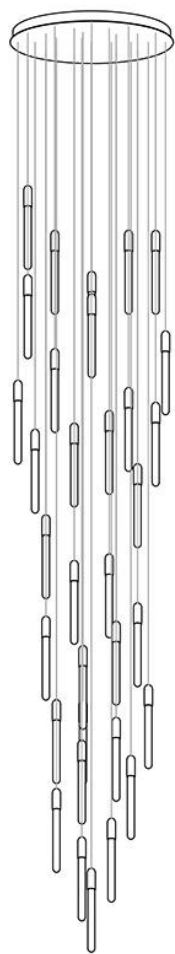

SPECIFICATION SHEET

Technical Information

LUMINOUS FLUX	2200LMS
LUMENS/ WATT	100LM
CT	3000K
CR	80 CRI

SHADE COLOR	Milky White
SHADE MATERIAL	Aluminum+Acrylic
CANOPY MATERIAL	Stainless Steel
CANOPY FINISH	Gold
LIGHT SOURCE	G4
WATTAGE	2W/PC
DIMMER	Low Voltage Electronic
DIMENSIONS	11.8"Dia x 78.7"H

11PCS

SPECIFICATION SHEET

Technical Information

LUMINOUS FLUX	4200LMS
LUMENS/ WATT	100LM
CT	3000K
CR	80 CRI

SHADE COLOR	Milky White
SHADE MATERIAL	Aluminum+Acrylic
CANOPY MATERIAL	Stainless Steel
CANOPY FINISH	Gold
LIGHT SOURCE	G4
WATTAGE	2W/PC
DIMMER	Low Voltage Electronic
DIMENSIONS	15.7" Dia x 9.84'H

SPECIFICATION SHEET

33PCS

Technical Information

LUMINOUS FLUX	6600LMS
LUMENS/ WATT	100LM
CT	3000K
CR	80 CRI

SHADE COLOR	Milky White
SHADE MATERIAL	Aluminum+Acrylic
CANOPY MATERIAL	Stainless Steel
CANOPY FINISH	Gold
LIGHT SOURCE	G4
WATTAGE	2W/PC
DIMMER	Low Voltage Electronic
DIMENSIONS	23.6" Dia x 11.48'H

SPECIFICATION SHEET

10PCS

SHADE COLOR	Milky White
SHADE MATERIAL	Aluminum+Acrylic
CANOPY MATERIAL	Stainless Steel
CANOPY FINISH	Gold
LIGHT SOURCE	G4
WATTAGE	2W/PC
DIMMER	Low Voltage Electronic
DIMENSIONS	59.1"L x 11.8"W x 78.7"H