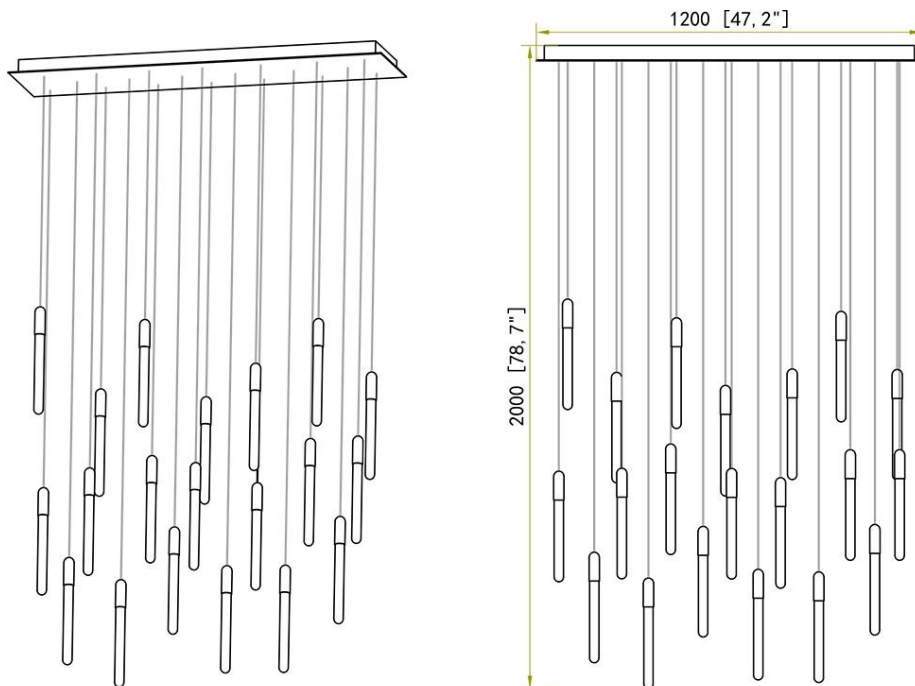

SPECIFICATION SHEET

55PCS

Technical Information

LUMINOUS FLUX	11000LMS
LUMENS/ WATT	100LM
CT	3000K
CR	80 CRI

SHADE COLOR	Milky White
SHADE MATERIAL	Aluminum+Acrylic
CANOPY MATERIAL	Stainless Steel
CANOPY FINISH	Gold
LIGHT SOURCE	G4
WATTAGE	2W/PC
DIMMER	Low Voltage Electronic
DIMENSIONS	31.5\"Dia x 14.7\"H

SPECIFICATION SHEET

10PCS

SHADE COLOR	Milky White
SHADE MATERIAL	Aluminum+Acrylic
CANOPY MATERIAL	Stainless Steel
CANOPY FINISH	Gold
LIGHT SOURCE	G4
WATTAGE	2W/PC
DIMMER	Low Voltage Electronic
DIMENSIONS	59.1"L x 11.8"W x 78.7"H

Technical Information+

LUMINOUS FLUX	4400LMS
LUMENS/ WATT	100LM
CT	3000K
CR	80 CRI

SPECIFICATION SHEET

Technical Information

LUMINOUS FLUX	2600LMS
LUMENS/ WATT	100LM
CT	3000K
CR	80 CRI

SHADE COLOR	Milky White
SHADE MATERIAL	Aluminum+Acrylic
CANOPY MATERIAL	Stainless Steel
CANOPY FINISH	Gold
LIGHT SOURCE	G4
WATTAGE	2W/PC
DIMMER	Low Voltage Electronic
DIMENSIONS	15.7" L x 7.9" W x 78.7" H

SPECIFICATION SHEET

20PCS (Rectangular)

SHADE COLOR	Milky White	Technical Information+	LUMINOUS FLUX	4000LMS
SHADE MATERIAL	Aluminum+Acrylic		LUMENS/ WATT	100LM
CANOPY MATERIAL	Stainless Steel		CT	3000K
CANOPY FINISH	Gold		CR	80 CRI
LIGHT SOURCE	G4			
WATTAGE	2W/PC			
DIMMER	Low Voltage Electronic			
DIMENSIONS	47.2"L x 11.8"W x 78.7"H			