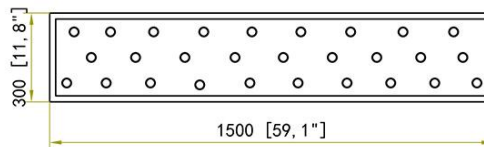

SPECIFICATION SHEET

10PCS

SHADE COLOR	Milky White
SHADE MATERIAL	Aluminum+Acrylic
CANOPY MATERIAL	Stainless Steel
CANOPY FINISH	Gold
LIGHT SOURCE	G4
WATTAGE	2W/PC
DIMMER	Low Voltage Electronic
DIMENSIONS	59.1"L x 11.8"W x 78.7"H

SPECIFICATION SHEET

20PCS (Rectangular)

SHADE COLOR	Milky White	Technical Information+	LUMINOUS FLUX	4000LMS
SHADE MATERIAL	Aluminum+Acrylic		LUMENS/ WATT	100LM
CANOPY MATERIAL	Stainless Steel		CT	3000K
CANOPY FINISH	Gold		CR	80 CRI
LIGHT SOURCE	G4			
WATTAGE	2W/PC			
DIMMER	Low Voltage Electronic			
DIMENSIONS	47.2"L x 11.8"W x 78.7"H			

SPECIFICATION SHEET

22PCS (Square)

SHADE COLOR	Milky White
SHADE MATERIAL	Aluminum+Acrylic
CANOPY MATERIAL	Stainless Steel
CANOPY FINISH	Gold
LIGHT SOURCE	G4
WATTAGE	2W/PC
DIMMER	Low Voltage Electronic
DIMENSIONS	31.5"L x 31.5"W x 78.7"H

Technical Information+	
LUMINOUS FLUX	4400LMS
LUMENS/ WATT	100LM
CT	3000K
CR	80 CRI

SPECIFICATION SHEET

30PCS (Rectangular)

SHADE COLOR	Milky White
SHADE MATERIAL	Aluminum+Acrylic
CANOPY MATERIAL	Stainless Steel
CANOPY FINISH	Gold
LIGHT SOURCE	G4
WATTAGE	2W/PC
DIMMER	Low Voltage Electronic
DIMENSIONS	59.1"L x 11.8"W x 78.7"H