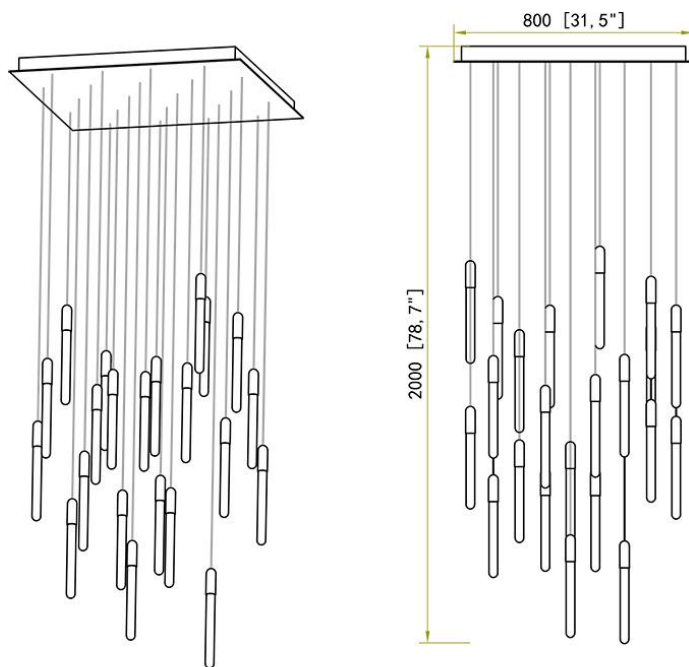

SPECIFICATION SHEET

10PCS

SHADE COLOR	Milky White
SHADE MATERIAL	Aluminum+Acrylic
CANOPY MATERIAL	Stainless Steel
CANOPY FINISH	Gold
LIGHT SOURCE	G4
WATTAGE	2W/PC
DIMMER	Low Voltage Electronic
DIMENSIONS	59.1"L x 11.8"W x 78.7"H

Technical Information+

LUMINOUS FLUX	4400LMS
LUMENS/ WATT	100LM
CT	3000K
CR	80 CRI

SPECIFICATION SHEET

Technical Information

LUMINOUS FLUX	2600LMS
LUMENS/ WATT	100LM
CT	3000K
CR	80 CRI

SHADE COLOR	Milky White
SHADE MATERIAL	Aluminum+Acrylic
CANOPY MATERIAL	Stainless Steel
CANOPY FINISH	Gold
LIGHT SOURCE	G4
WATTAGE	2W/PC
DIMMER	Low Voltage Electronic
DIMENSIONS	15.7" L x 7.9" W x 78.7" H

SPECIFICATION SHEET

20PCS (Rectangular)

SHADE COLOR	Milky White	Technical Information+	LUMINOUS FLUX	4000LMS
SHADE MATERIAL	Aluminum+Acrylic		LUMENS/ WATT	100LM
CANOPY MATERIAL	Stainless Steel		CT	3000K
CANOPY FINISH	Gold		CR	80 CRI
LIGHT SOURCE	G4			
WATTAGE	2W/PC			
DIMMER	Low Voltage Electronic			
DIMENSIONS	47.2"L x 11.8"W x 78.7"H			

SPECIFICATION SHEET

22PCS (Square)

SHADE COLOR	Milky White
SHADE MATERIAL	Aluminum+Acrylic
CANOPY MATERIAL	Stainless Steel
CANOPY FINISH	Gold
LIGHT SOURCE	G4
WATTAGE	2W/PC
DIMMER	Low Voltage Electronic
DIMENSIONS	31.5"L x 31.5"W x 78.7"H