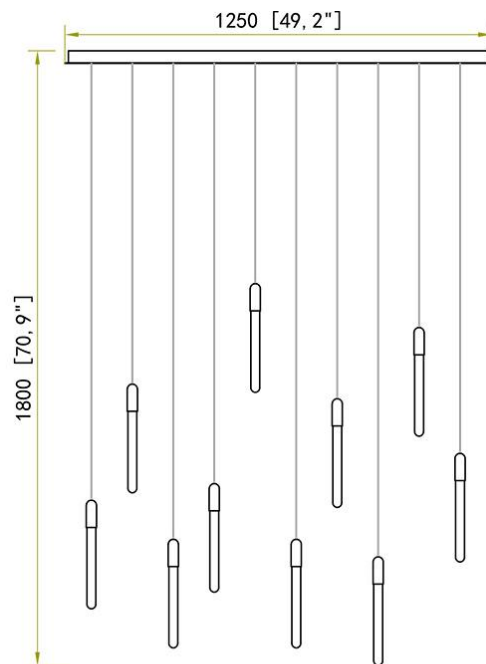

SPECIFICATION SHEET

Technical Information

LUMINOUS FLUX	2200LMS
LUMENS/ WATT	100LM
CT	3000K
CR	80 CRI

SHADE COLOR	Milky White
SHADE MATERIAL	Aluminum+Acrylic
CANOPY MATERIAL	Stainless Steel
CANOPY FINISH	Gold
LIGHT SOURCE	G4
WATTAGE	2W/PC
DIMMER	Low Voltage Electronic
DIMENSIONS	11.8"Dia x 78.7"H

SPECIFICATION SHEET

33PCS

Technical Information

LUMINOUS FLUX	6600LMS
LUMENS/ WATT	100LM
CT	3000K
CR	80 CRI

SHADE COLOR	Milky White
SHADE MATERIAL	Aluminum+Acrylic
CANOPY MATERIAL	Stainless Steel
CANOPY FINISH	Gold
LIGHT SOURCE	G4
WATTAGE	2W/PC
DIMMER	Low Voltage Electronic
DIMENSIONS	23.6" Dia x 11.48'H

SPECIFICATION SHEET

55PCS

Technical Information

LUMINOUS FLUX	11000LMS
LUMENS/ WATT	100LM
CT	3000K
CR	80 CRI

SHADE COLOR	Milky White
SHADE MATERIAL	Aluminum+Acrylic
CANOPY MATERIAL	Stainless Steel
CANOPY FINISH	Gold
LIGHT SOURCE	G4
WATTAGE	2W/PC
DIMMER	Low Voltage Electronic
DIMENSIONS	31.5\"Dia x 14.7\"H

SPECIFICATION SHEET

10PCS

SHADE COLOR	Milky White
SHADE MATERIAL	Aluminum+Acrylic
CANOPY MATERIAL	Stainless Steel
CANOPY FINISH	Gold
LIGHT SOURCE	G4
WATTAGE	2W/PC
DIMMER	Low Voltage Electronic
DIMENSIONS	59.1"L x 11.8"W x 78.7"H