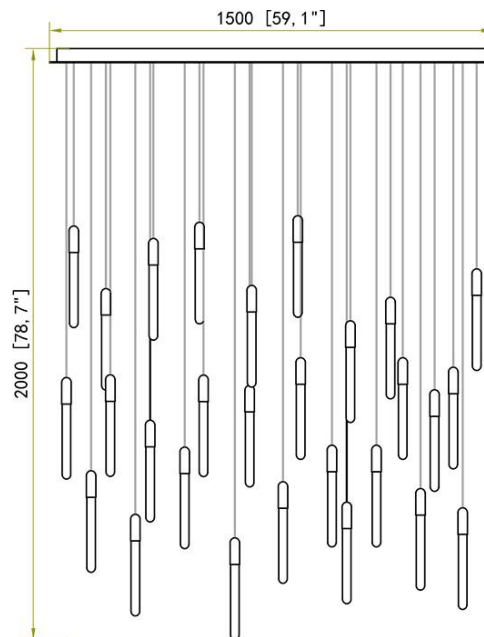

SPECIFICATION SHEET

20PCS (Rectangular)

SHADE COLOR	Milky White	Technical Information+	LUMINOUS FLUX	4000LMS
SHADE MATERIAL	Aluminum+Acrylic		LUMENS/ WATT	100LM
CANOPY MATERIAL	Stainless Steel		CT	3000K
CANOPY FINISH	Gold		CR	80 CRI
LIGHT SOURCE	G4			
WATTAGE	2W/PC			
DIMMER	Low Voltage Electronic			
DIMENSIONS	47.2"L x 11.8"W x 78.7"H			

SPECIFICATION SHEET

22PCS (Square)

SHADE COLOR	Milky White
SHADE MATERIAL	Aluminum+Acrylic
CANOPY MATERIAL	Stainless Steel
CANOPY FINISH	Gold
LIGHT SOURCE	G4
WATTAGE	2W/PC
DIMMER	Low Voltage Electronic
DIMENSIONS	31.5"L x 31.5"W x 78.7"H

Technical Information+	
LUMINOUS FLUX	4400LMS
LUMENS/ WATT	100LM
CT	3000K
CR	80 CRI

SPECIFICATION SHEET

30PCS (Rectangular)

SHADE COLOR	Milky White
SHADE MATERIAL	Aluminum+Acrylic
CANOPY MATERIAL	Stainless Steel
CANOPY FINISH	Gold
LIGHT SOURCE	G4
WATTAGE	2W/PC
DIMMER	Low Voltage Electronic
DIMENSIONS	59.1"L x 11.8"W x 78.7"H