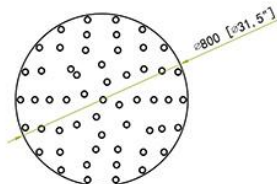

SPECIFICATION SHEET

Technical Information

LUMINOUS FLUX	2200LMS
LUMENS/ WATT	100LM
CT	3000K
CR	80 CRI

SHADE COLOR	Milky White
SHADE MATERIAL	Aluminum+Acrylic
CANOPY MATERIAL	Stainless Steel
CANOPY FINISH	Gold
LIGHT SOURCE	G4
WATTAGE	2W/PC
DIMMER	Low Voltage Electronic
DIMENSIONS	11.8"Dia x 78.7"H

11PCS

SPECIFICATION SHEET

Technical Information

LUMINOUS FLUX	4200LMS
LUMENS/ WATT	100LM
CT	3000K
CR	80 CRI

SHADE COLOR	Milky White
SHADE MATERIAL	Aluminum+Acrylic
CANOPY MATERIAL	Stainless Steel
CANOPY FINISH	Gold
LIGHT SOURCE	G4
WATTAGE	2W/PC
DIMMER	Low Voltage Electronic
DIMENSIONS	15.7" Dia x 9.84'H

SPECIFICATION SHEET

33PCS

Technical Information

LUMINOUS FLUX	6600LMS
LUMENS/ WATT	100LM
CT	3000K
CR	80 CRI

SHADE COLOR	Milky White
SHADE MATERIAL	Aluminum+Acrylic
CANOPY MATERIAL	Stainless Steel
CANOPY FINISH	Gold
LIGHT SOURCE	G4
WATTAGE	2W/PC
DIMMER	Low Voltage Electronic
DIMENSIONS	23.6" Dia x 11.48'H

SPECIFICATION SHEET

55PCS

Technical Information

LUMINOUS FLUX	11000LMS
LUMENS/ WATT	100LM
CT	3000K
CR	80 CRI

SHADE COLOR	Milky White
SHADE MATERIAL	Aluminum+Acrylic
CANOPY MATERIAL	Stainless Steel
CANOPY FINISH	Gold
LIGHT SOURCE	G4
WATTAGE	2W/PC
DIMMER	Low Voltage Electronic
DIMENSIONS	31.5\"Dia x 14.7\"H