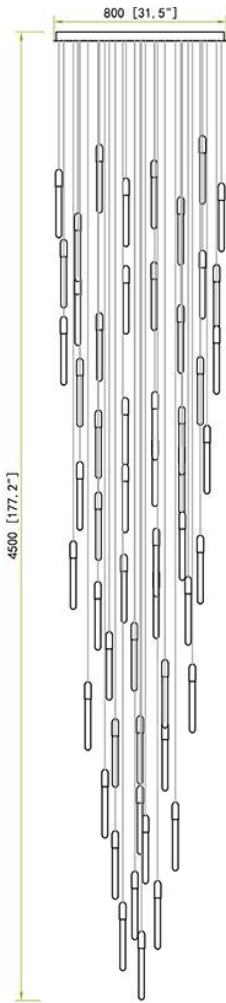

SPECIFICATION SHEET

55PCS

Technical Information

LUMINOUS FLUX	11000LMS
LUMENS/ WATT	100LM
CT	3000K
CR	80 CRI

SHADE COLOR	Milky White
SHADE MATERIAL	Aluminum+Acrylic
CANOPY MATERIAL	Stainless Steel
CANOPY FINISH	Gold
LIGHT SOURCE	G4
WATTAGE	2W/PC
DIMMER	Low Voltage Electronic
DIMENSIONS	31.5\"Dia x 14.7\"H