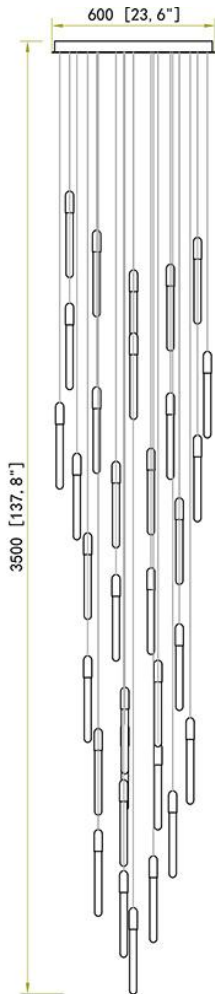

SPECIFICATION SHEET

Technical Information

LUMINOUS FLUX	2200LMS
LUMENS/ WATT	100LM
CT	3000K
CR	80 CRI

SHADE COLOR	Milky White
SHADE MATERIAL	Aluminum+Acrylic
CANOPY MATERIAL	Stainless Steel
CANOPY FINISH	Gold
LIGHT SOURCE	G4
WATTAGE	2W/PC
DIMMER	Low Voltage Electronic
DIMENSIONS	11.8"Dia x 78.7"H

11PCS

SPECIFICATION SHEET

Technical Information

LUMINOUS FLUX	4200LMS
LUMENS/ WATT	100LM
CT	3000K
CR	80 CRI

SHADE COLOR	Milky White
SHADE MATERIAL	Aluminum+Acrylic
CANOPY MATERIAL	Stainless Steel
CANOPY FINISH	Gold
LIGHT SOURCE	G4
WATTAGE	2W/PC
DIMMER	Low Voltage Electronic
DIMENSIONS	15.7" Dia x 9.84'H

SPECIFICATION SHEET

33PCS

Technical Information

LUMINOUS FLUX	6600LMS
LUMENS/ WATT	100LM
CT	3000K
CR	80 CRI

SHADE COLOR	Milky White
SHADE MATERIAL	Aluminum+Acrylic
CANOPY MATERIAL	Stainless Steel
CANOPY FINISH	Gold
LIGHT SOURCE	G4
WATTAGE	2W/PC
DIMMER	Low Voltage Electronic
DIMENSIONS	23.6" Dia x 11.48'H

SPECIFICATION SHEET

10PCS

SHADE COLOR	Milky White
SHADE MATERIAL	Aluminum+Acrylic
CANOPY MATERIAL	Stainless Steel
CANOPY FINISH	Gold
LIGHT SOURCE	G4
WATTAGE	2W/PC
DIMMER	Low Voltage Electronic
DIMENSIONS	59.1"L x 11.8"W x 78.7"H