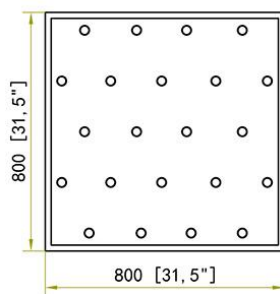

SHADE COLOR	Milky White
SHADE MATERIAL	Aluminum+Acrylic
CANOPY MATERIAL	Stainless Steel
CANOPY FINISH	Gold
LIGHT SOURCE	G4
WATTAGE	2W/PC
DIMMER	Low Voltage Electronic
DIMENSIONS	31.5"L x 31.5"W x 78.7"H

Technical Information+	
LUMINOUS FLUX	4400LMS
LUMENS/ WATT	100LM
CT	3000K
CR	80 CRI