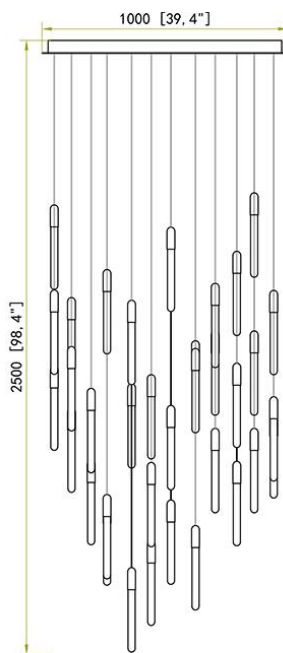

SPECIFICATION SHEET

20PCS (Rectangular)

SHADE COLOR	Milky White	Technical Information+	LUMINOUS FLUX	4000LMS
SHADE MATERIAL	Aluminum+Acrylic		LUMENS/ WATT	100LM
CANOPY MATERIAL	Stainless Steel		CT	3000K
CANOPY FINISH	Gold		CR	80 CRI
LIGHT SOURCE	G4			
WATTAGE	2W/PC			
DIMMER	Low Voltage Electronic			
DIMENSIONS	47.2"L x 11.8"W x 78.7"H			

SPECIFICATION SHEET

22PCS (Square)

SHADE COLOR	Milky White
SHADE MATERIAL	Aluminum+Acrylic
CANOPY MATERIAL	Stainless Steel
CANOPY FINISH	Gold
LIGHT SOURCE	G4
WATTAGE	2W/PC
DIMMER	Low Voltage Electronic
DIMENSIONS	31.5"L x 31.5"W x 78.7"H

Technical Information+	
LUMINOUS FLUX	4400LMS
LUMENS/ WATT	100LM
CT	3000K
CR	80 CRI

SPECIFICATION SHEET

30PCS (Rectangular)

SHADE COLOR	Milky White
SHADE MATERIAL	Aluminum+Acrylic
CANOPY MATERIAL	Stainless Steel
CANOPY FINISH	Gold
LIGHT SOURCE	G4
WATTAGE	2W/PC
DIMMER	Low Voltage Electronic
DIMENSIONS	59.1"L x 11.8"W x 78.7"H

Technical Information+

LUMINOUS FLUX	6000LMS
LUMENS/ WATT	100LM
CT	3000K
CR	80 CRI

SPECIFICATION SHEET

36PCS (Square)

SHADE COLOR	Milky White
SHADE MATERIAL	Aluminum+Acrylic
CANOPY MATERIAL	Stainless Steel
CANOPY FINISH	Gold
LIGHT SOURCE	G4
WATTAGE	2W/PC
DIMMER	Low Voltage Electronic
DIMENSIONS	39.4"L x 39.4"W x 98.4"H