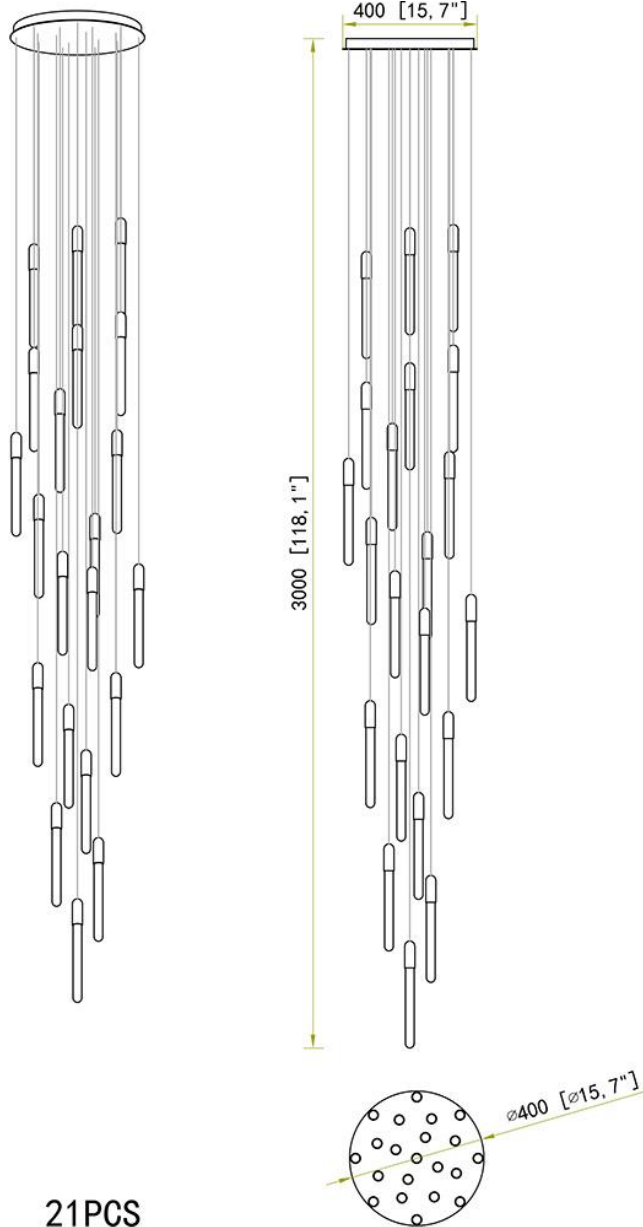

SPECIFICATION SHEET

Technical Information

LUMINOUS FLUX	2200LMS
LUMENS/ WATT	100LM
CT	3000K
CR	80 CRI

SHADE COLOR	Milky White
SHADE MATERIAL	Aluminum+Acrylic
CANOPY MATERIAL	Stainless Steel
CANOPY FINISH	Gold
LIGHT SOURCE	G4
WATTAGE	2W/PC
DIMMER	Low Voltage Electronic
DIMENSIONS	11.8"Dia x 78.7"H

11PCS

SPECIFICATION SHEET

Technical Information

LUMINOUS FLUX	4200LMS
LUMENS/ WATT	100LM
CT	3000K
CR	80 CRI

SHADE COLOR	Milky White
SHADE MATERIAL	Aluminum+Acrylic
CANOPY MATERIAL	Stainless Steel
CANOPY FINISH	Gold
LIGHT SOURCE	G4
WATTAGE	2W/PC
DIMMER	Low Voltage Electronic
DIMENSIONS	15.7" Dia x 9.84'H

SPECIFICATION SHEET

33PCS

Technical Information

LUMINOUS FLUX	6600LMS
LUMENS/ WATT	100LM
CT	3000K
CR	80 CRI

SHADE COLOR	Milky White
SHADE MATERIAL	Aluminum+Acrylic
CANOPY MATERIAL	Stainless Steel
CANOPY FINISH	Gold
LIGHT SOURCE	G4
WATTAGE	2W/PC
DIMMER	Low Voltage Electronic
DIMENSIONS	23.6" Dia x 11.48'H

SPECIFICATION SHEET

10PCS

SHADE COLOR	Milky White
SHADE MATERIAL	Aluminum+Acrylic
CANOPY MATERIAL	Stainless Steel
CANOPY FINISH	Gold
LIGHT SOURCE	G4
WATTAGE	2W/PC
DIMMER	Low Voltage Electronic
DIMENSIONS	59.1"L x 11.8"W x 78.7"H