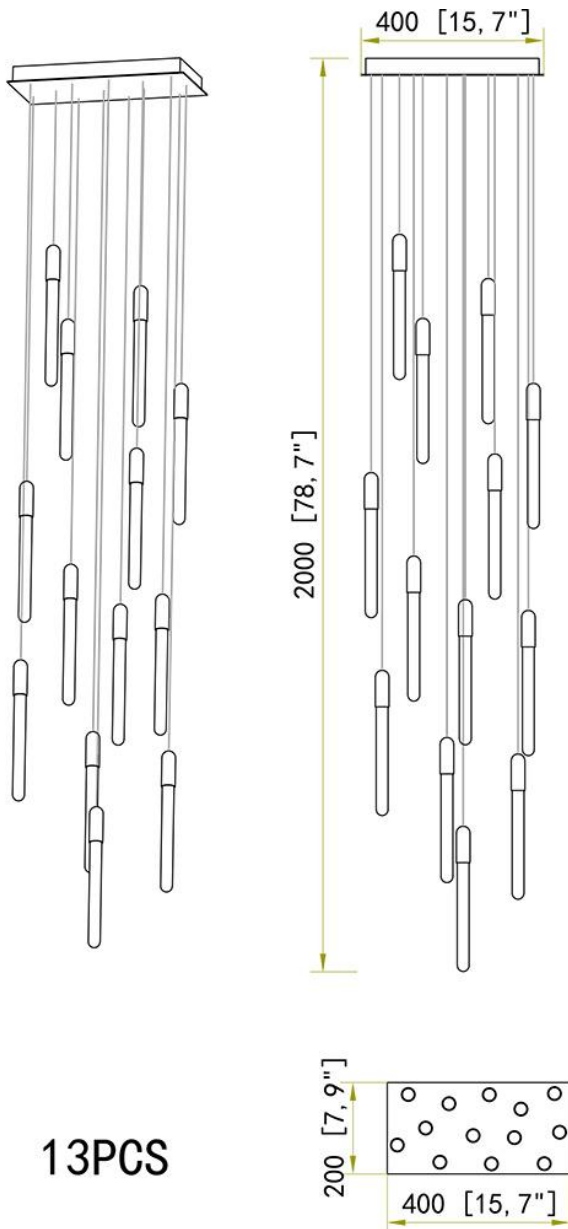

SPECIFICATION SHEET

Technical Information

LUMINOUS FLUX	2600LMS
LUMENS/ WATT	100LM
CT	3000K
CR	80 CRI

SHADE COLOR	Milky White
SHADE MATERIAL	Aluminum+Acrylic
CANOPY MATERIAL	Stainless Steel
CANOPY FINISH	Gold
LIGHT SOURCE	G4
WATTAGE	2W/PC
DIMMER	Low Voltage Electronic
DIMENSIONS	15.7" L x 7.9" W x 78.7" H