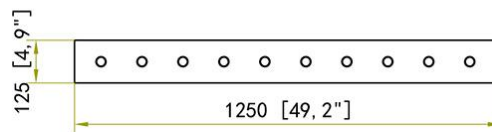

11PCS

SPECIFICATION SHEET

Technical Information

LUMINOUS FLUX	4200LMS
LUMENS/ WATT	100LM
CT	3000K
CR	80 CRI

SHADE COLOR	Milky White
SHADE MATERIAL	Aluminum+Acrylic
CANOPY MATERIAL	Stainless Steel
CANOPY FINISH	Gold
LIGHT SOURCE	G4
WATTAGE	2W/PC
DIMMER	Low Voltage Electronic
DIMENSIONS	15.7" Dia x 9.84'H

SPECIFICATION SHEET

33PCS

Technical Information

LUMINOUS FLUX	6600LMS
LUMENS/ WATT	100LM
CT	3000K
CR	80 CRI

SHADE COLOR	Milky White
SHADE MATERIAL	Aluminum+Acrylic
CANOPY MATERIAL	Stainless Steel
CANOPY FINISH	Gold
LIGHT SOURCE	G4
WATTAGE	2W/PC
DIMMER	Low Voltage Electronic
DIMENSIONS	23.6" Dia x 11.48'H

SPECIFICATION SHEET

55PCS

Technical Information

LUMINOUS FLUX	11000LMS
LUMENS/ WATT	100LM
CT	3000K
CR	80 CRI

SHADE COLOR	Milky White
SHADE MATERIAL	Aluminum+Acrylic
CANOPY MATERIAL	Stainless Steel
CANOPY FINISH	Gold
LIGHT SOURCE	G4
WATTAGE	2W/PC
DIMMER	Low Voltage Electronic
DIMENSIONS	31.5\"Dia x 14.7\"H

SPECIFICATION SHEET

10PCS

SHADE COLOR	Milky White
SHADE MATERIAL	Aluminum+Acrylic
CANOPY MATERIAL	Stainless Steel
CANOPY FINISH	Gold
LIGHT SOURCE	G4
WATTAGE	2W/PC
DIMMER	Low Voltage Electronic
DIMENSIONS	59.1"L x 11.8"W x 78.7"H