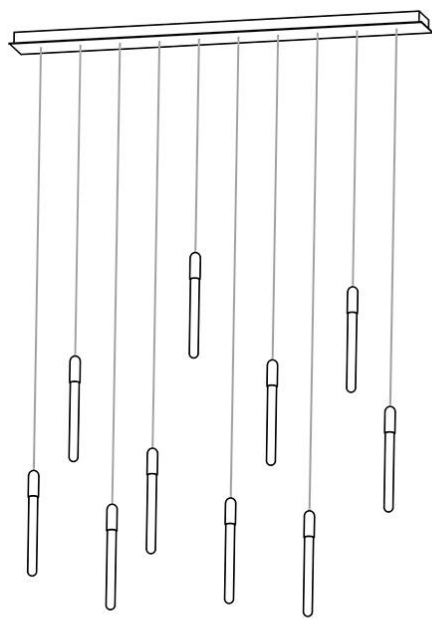

11PCS

SPECIFICATION SHEET

Technical Information

LUMINOUS FLUX	4200LMS
LUMENS/ WATT	100LM
CT	3000K
CR	80 CRI

SHADE COLOR	Milky White
SHADE MATERIAL	Aluminum+Acrylic
CANOPY MATERIAL	Stainless Steel
CANOPY FINISH	Gold
LIGHT SOURCE	G4
WATTAGE	2W/PC
DIMMER	Low Voltage Electronic
DIMENSIONS	15.7" Dia x 9.84'H

SPECIFICATION SHEET

33PCS

Technical Information

LUMINOUS FLUX	6600LMS
LUMENS/ WATT	100LM
CT	3000K
CR	80 CRI

SHADE COLOR	Milky White
SHADE MATERIAL	Aluminum+Acrylic
CANOPY MATERIAL	Stainless Steel
CANOPY FINISH	Gold
LIGHT SOURCE	G4
WATTAGE	2W/PC
DIMMER	Low Voltage Electronic
DIMENSIONS	23.6" Dia x 11.48'H

SPECIFICATION SHEET

55PCS

Technical Information

LUMINOUS FLUX	11000LMS
LUMENS/ WATT	100LM
CT	3000K
CR	80 CRI

SHADE COLOR	Milky White
SHADE MATERIAL	Aluminum+Acrylic
CANOPY MATERIAL	Stainless Steel
CANOPY FINISH	Gold
LIGHT SOURCE	G4
WATTAGE	2W/PC
DIMMER	Low Voltage Electronic
DIMENSIONS	31.5\"Dia x 14.7\"H

SPECIFICATION SHEET

10PCS

SHADE COLOR	Milky White
SHADE MATERIAL	Aluminum+Acrylic
CANOPY MATERIAL	Stainless Steel
CANOPY FINISH	Gold
LIGHT SOURCE	G4
WATTAGE	2W/PC
DIMMER	Low Voltage Electronic
DIMENSIONS	59.1"L x 11.8"W x 78.7"H