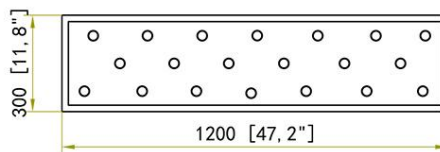

SPECIFICATION SHEET

33PCS

Technical Information

LUMINOUS FLUX	6600LMS
LUMENS/ WATT	100LM
CT	3000K
CR	80 CRI

SHADE COLOR	Milky White
SHADE MATERIAL	Aluminum+Acrylic
CANOPY MATERIAL	Stainless Steel
CANOPY FINISH	Gold
LIGHT SOURCE	G4
WATTAGE	2W/PC
DIMMER	Low Voltage Electronic
DIMENSIONS	23.6" Dia x 11.48'H

SPECIFICATION SHEET

10PCS

SHADE COLOR	Milky White
SHADE MATERIAL	Aluminum+Acrylic
CANOPY MATERIAL	Stainless Steel
CANOPY FINISH	Gold
LIGHT SOURCE	G4
WATTAGE	2W/PC
DIMMER	Low Voltage Electronic
DIMENSIONS	59.1"L x 11.8"W x 78.7"H

Technical Information+

LUMINOUS FLUX	4400LMS
LUMENS/ WATT	100LM
CT	3000K
CR	80 CRI

SPECIFICATION SHEET

Technical Information

LUMINOUS FLUX	2600LMS
LUMENS/ WATT	100LM
CT	3000K
CR	80 CRI

SHADE COLOR	Milky White
SHADE MATERIAL	Aluminum+Acrylic
CANOPY MATERIAL	Stainless Steel
CANOPY FINISH	Gold
LIGHT SOURCE	G4
WATTAGE	2W/PC
DIMMER	Low Voltage Electronic
DIMENSIONS	15.7" L x 7.9" W x 78.7" H

SPECIFICATION SHEET

20PCS (Rectangular)

SHADE COLOR	Milky White	Technical Information+	LUMINOUS FLUX	4000LMS
SHADE MATERIAL	Aluminum+Acrylic		LUMENS/ WATT	100LM
CANOPY MATERIAL	Stainless Steel		CT	3000K
CANOPY FINISH	Gold		CR	80 CRI
LIGHT SOURCE	G4			
WATTAGE	2W/PC			
DIMMER	Low Voltage Electronic			
DIMENSIONS	47.2"L x 11.8"W x 78.7"H			