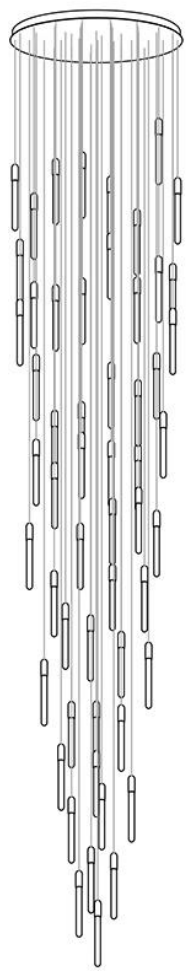

SPECIFICATION SHEET

55PCS

Technical Information

LUMINOUS FLUX	11000LMS
LUMENS/ WATT	100LM
CT	3000K
CR	80 CRI

SHADE COLOR	Milky White
SHADE MATERIAL	Aluminum+Acrylic
CANOPY MATERIAL	Stainless Steel
CANOPY FINISH	Gold
LIGHT SOURCE	G4
WATTAGE	2W/PC
DIMMER	Low Voltage Electronic
DIMENSIONS	31.5\"Dia x 14.7\"H